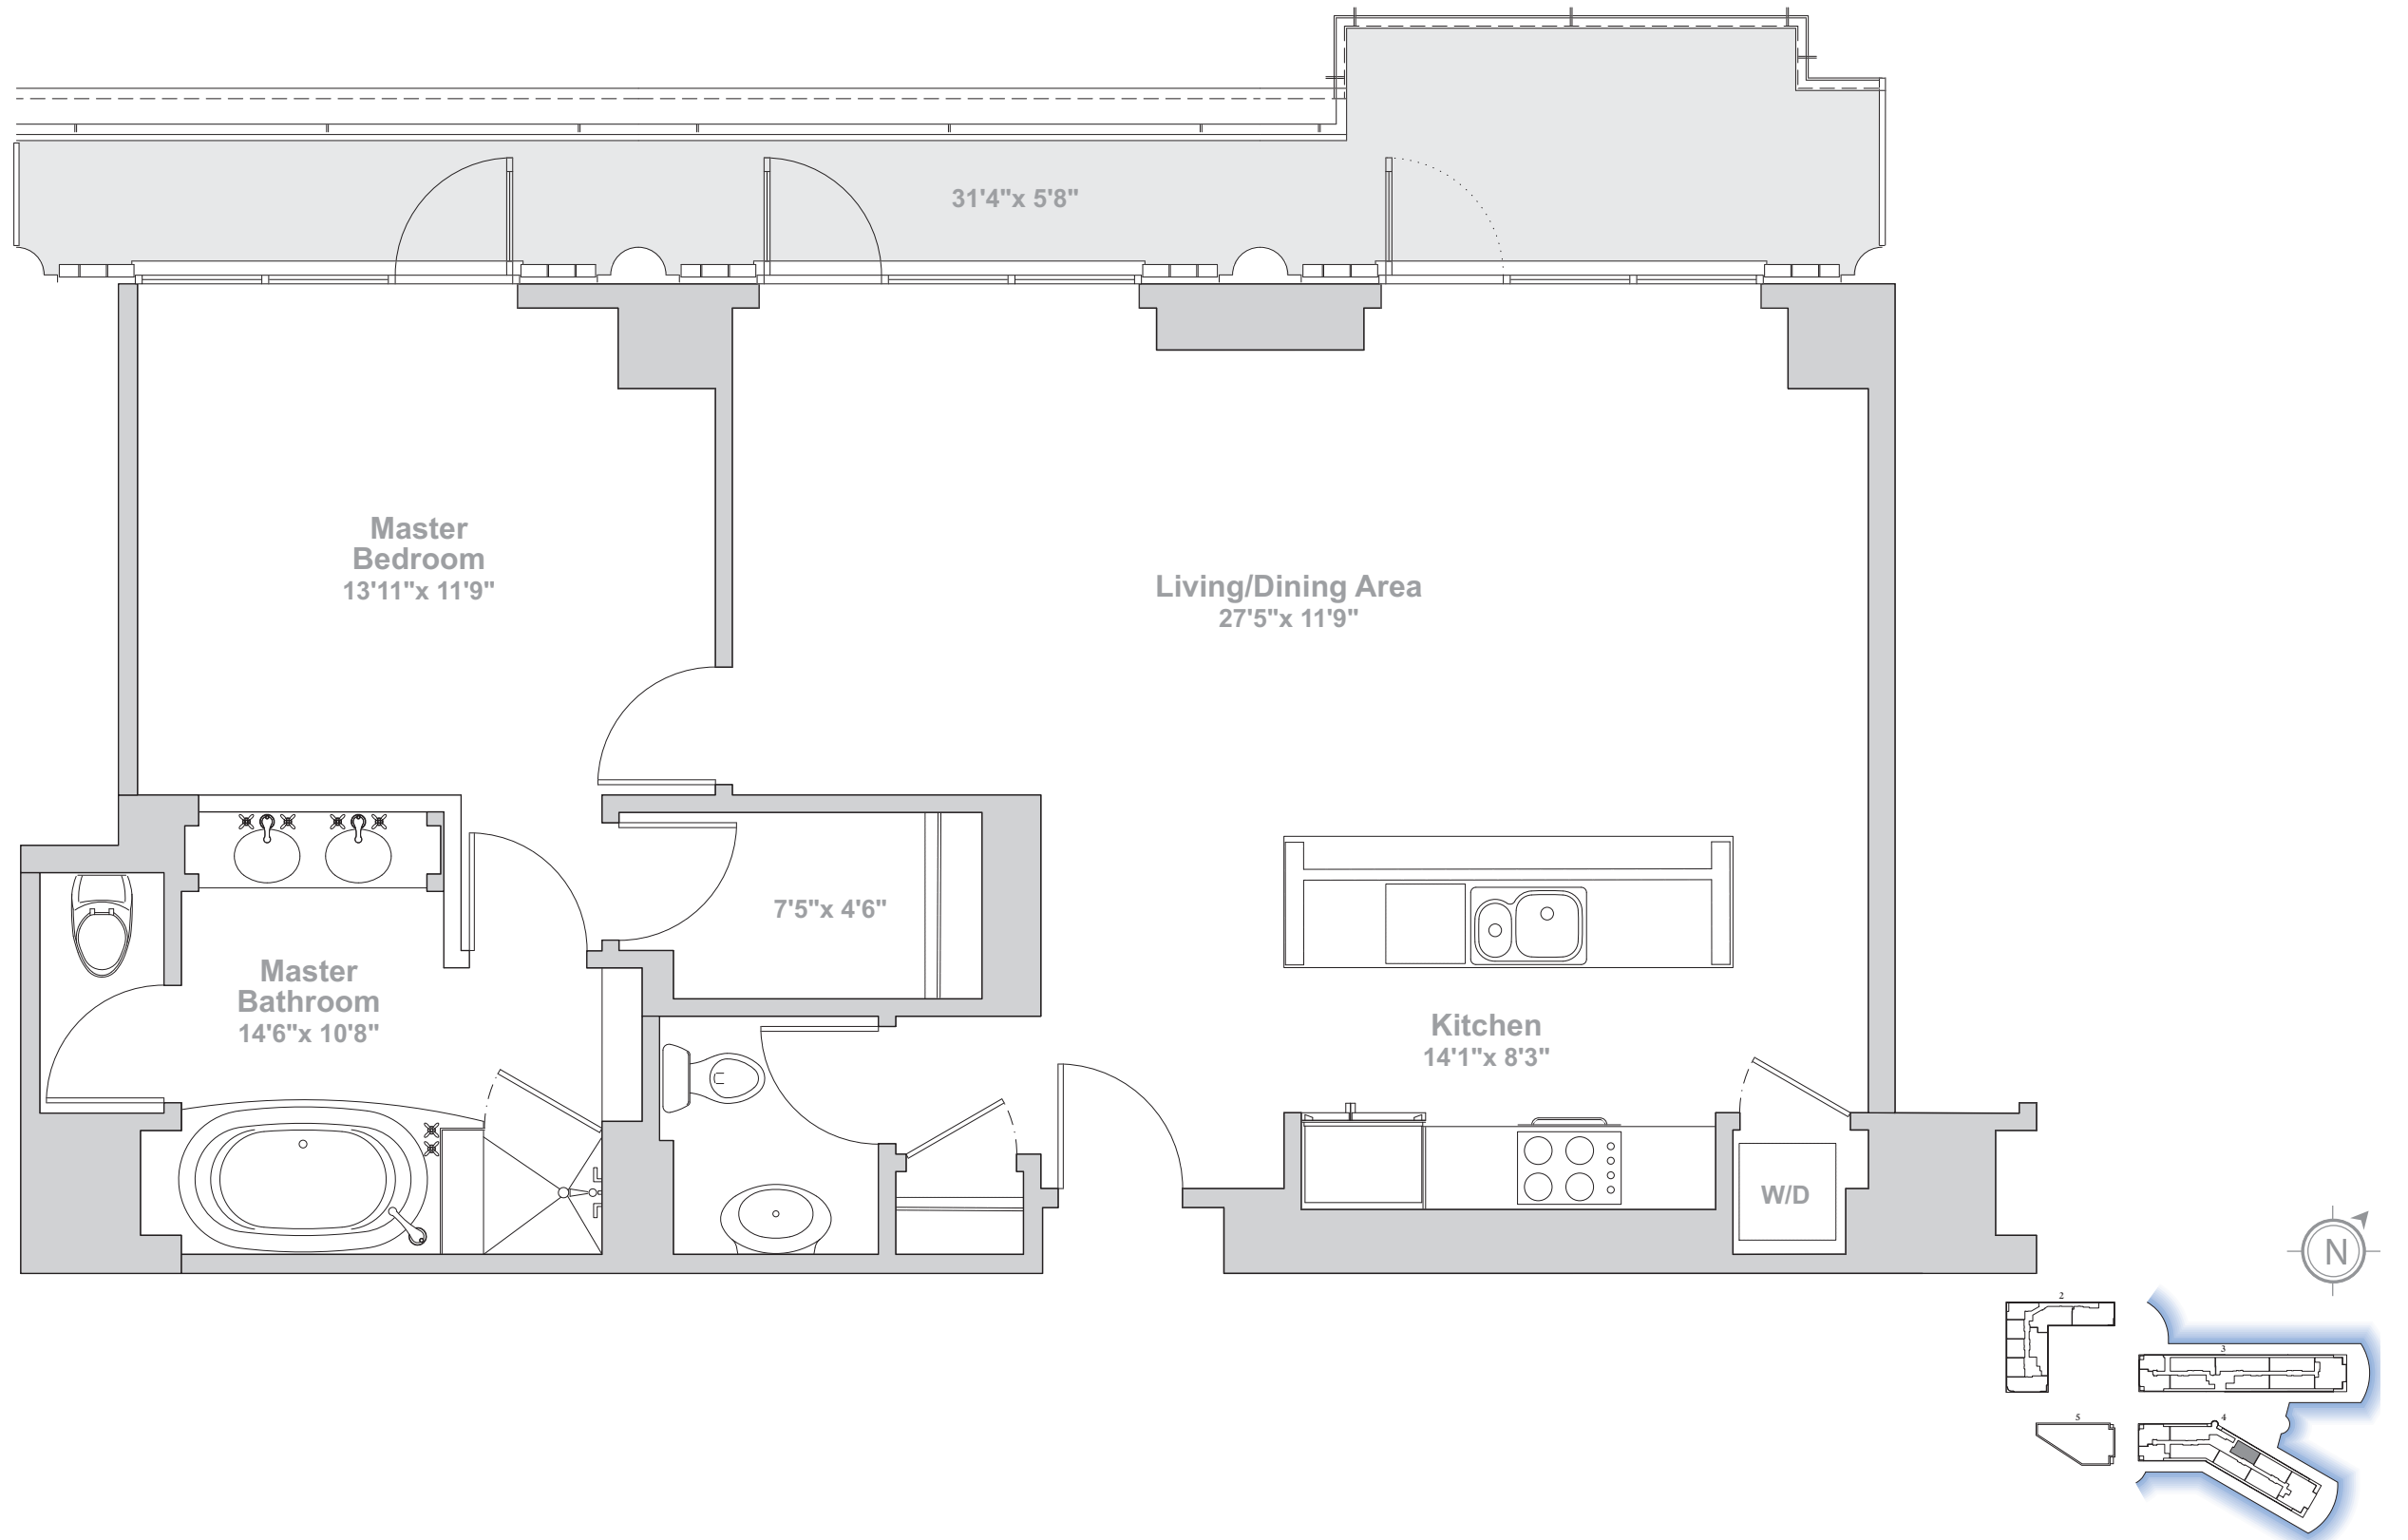

Building 4 | Floor 6

Residence 4608
1,021 Sq. Ft.
1 Bedroom
1.5 Bathrooms

Residence 4608