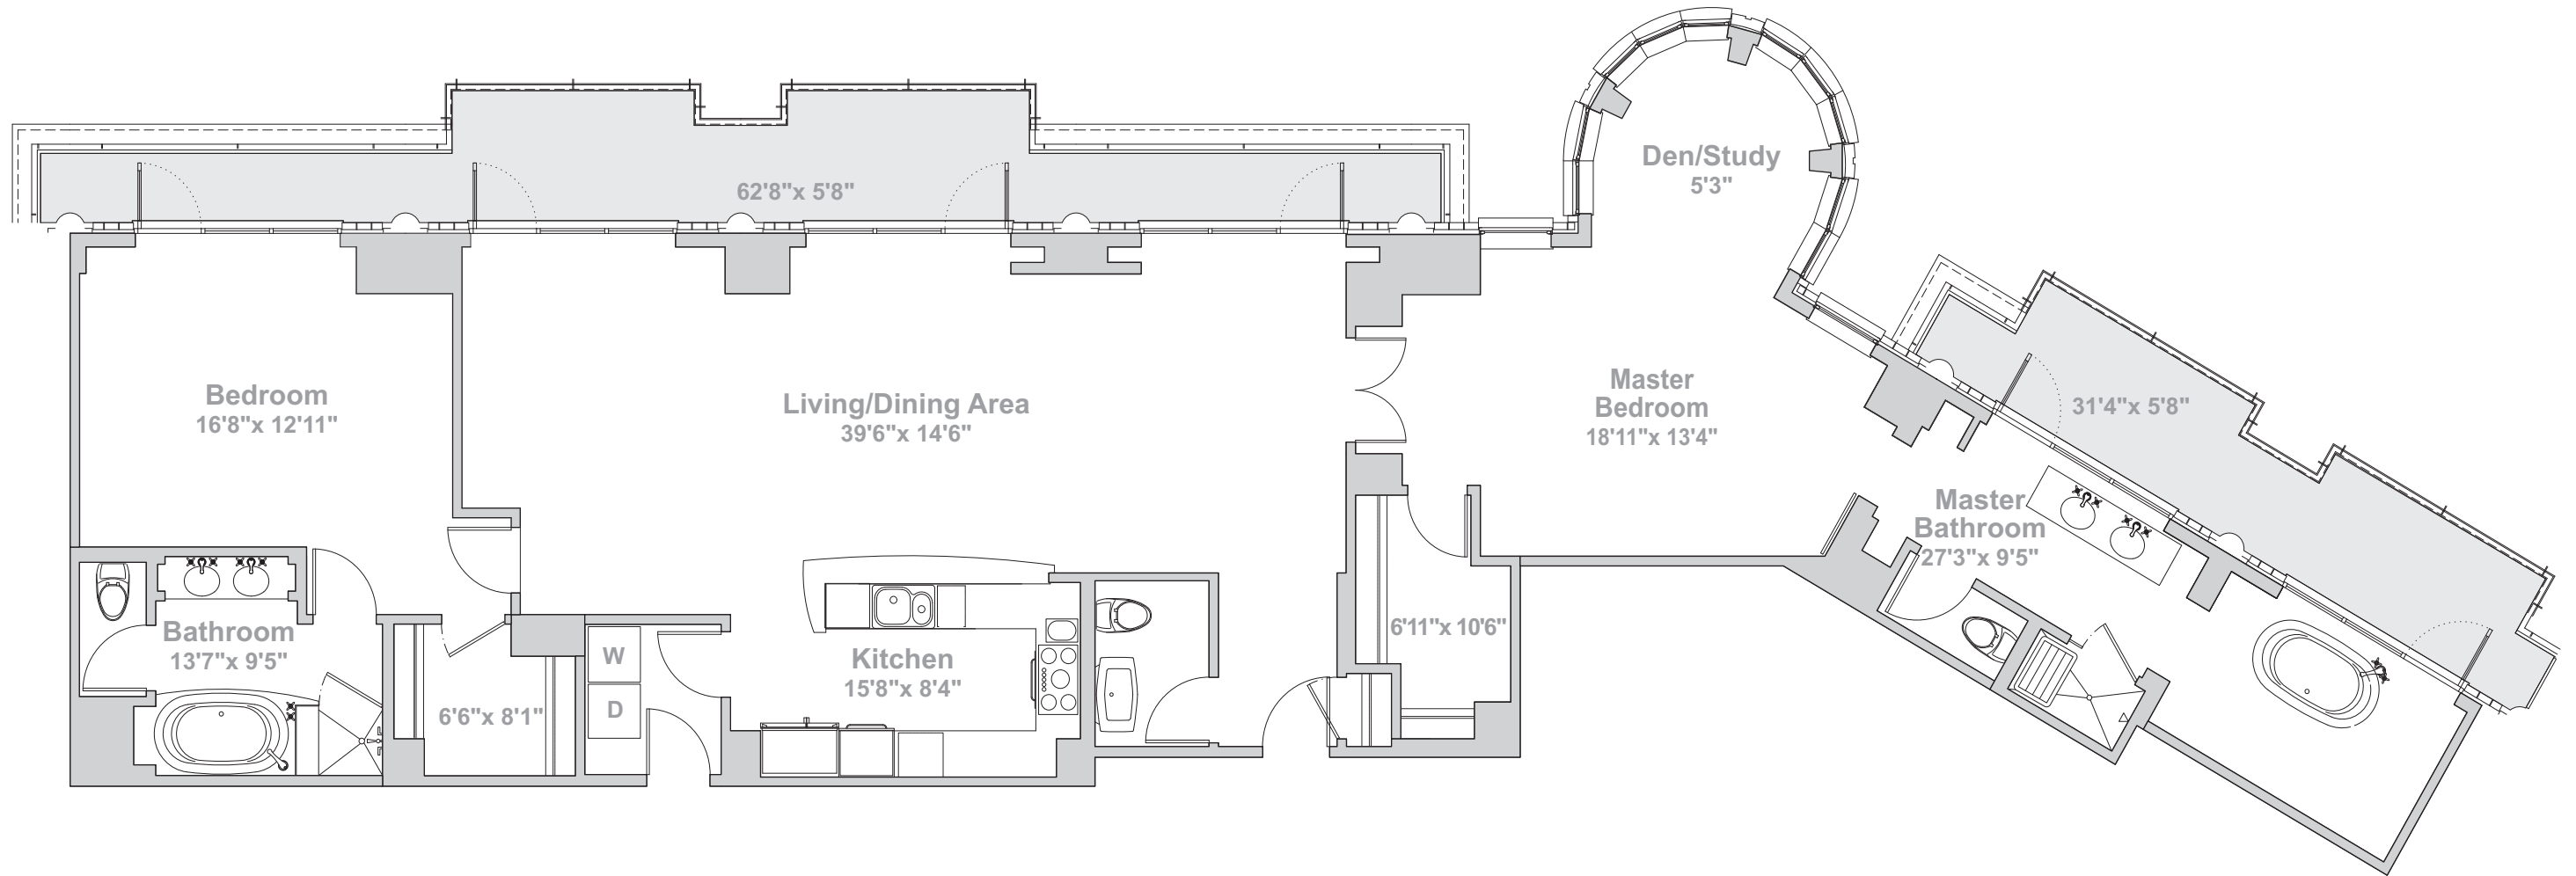

Building 4 | Floor 6

Residence 4604
2,065 Sq. Ft.
2 Bedrooms
1 Den/Study
2.5 Bathrooms

Residence 4604