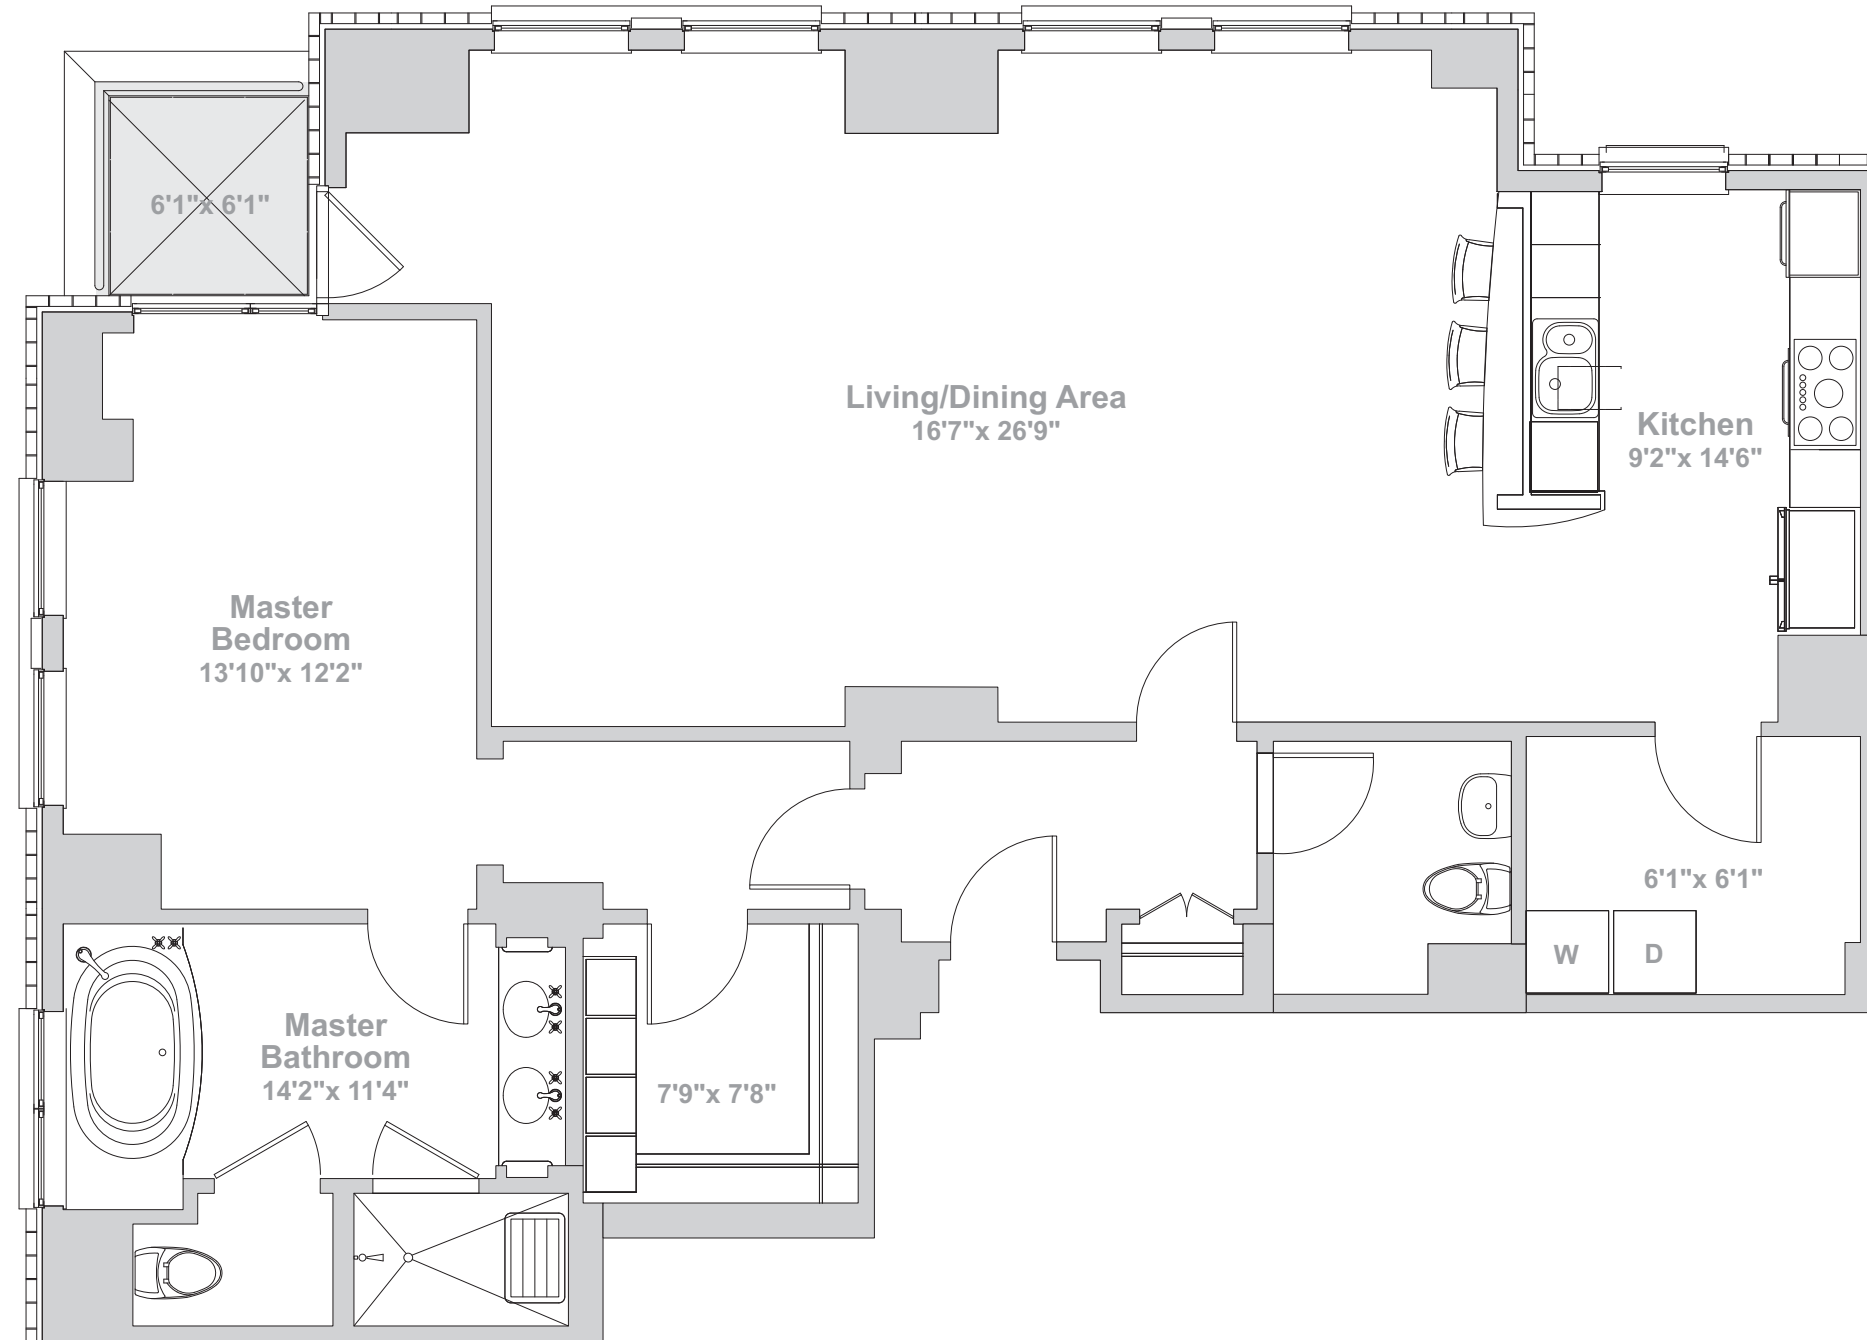

Building 4 | Floor 6

Residence 4602
1,486 Sq. Ft.
1 Bedroom
1.5 Bathrooms

Residence 4602