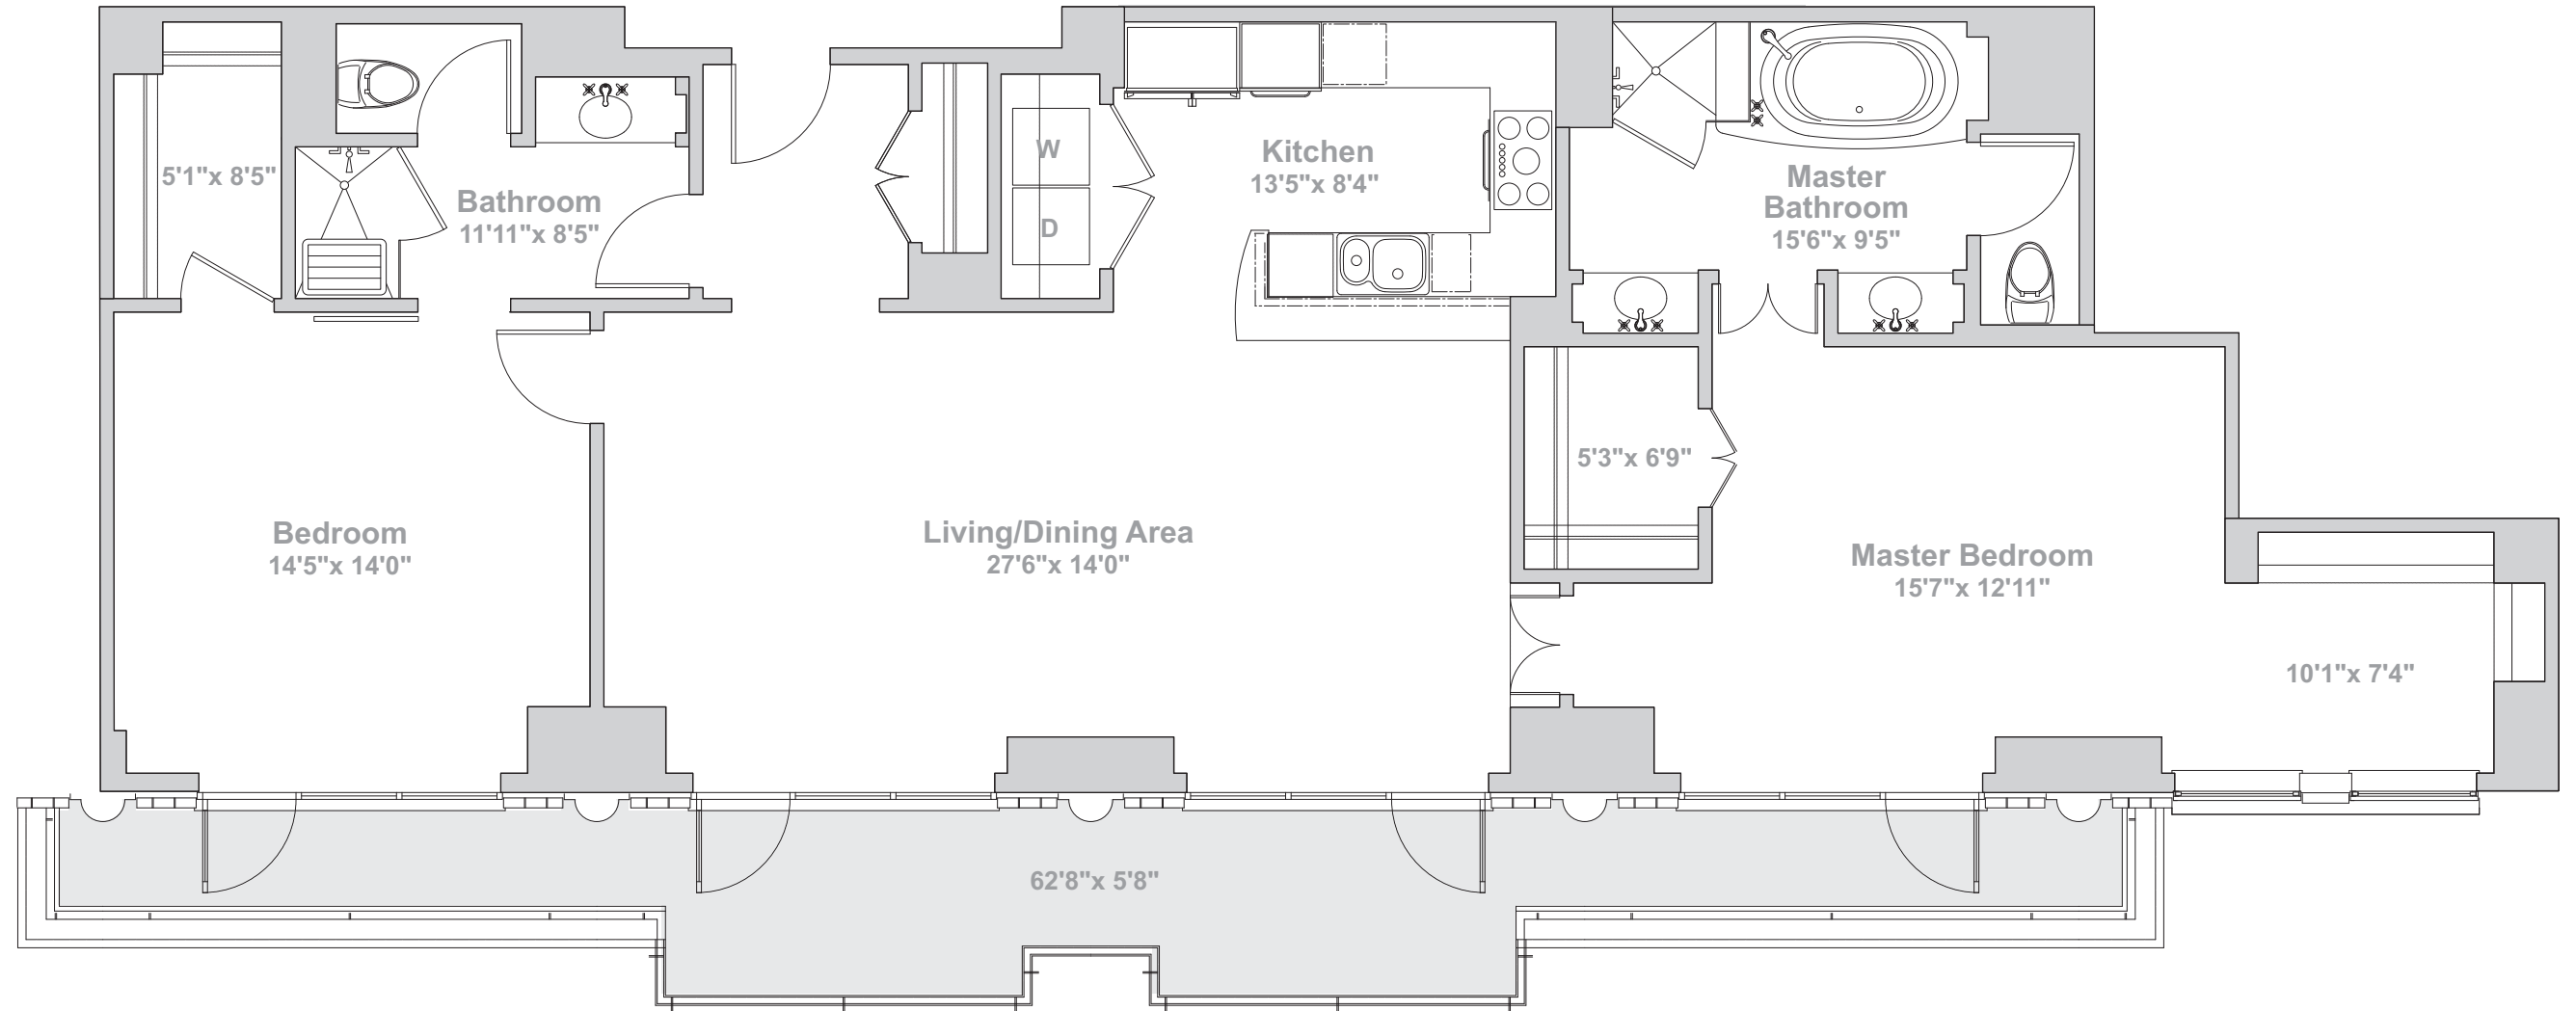

Building 3 | Floor 6

Residence 3604
1,536 Sq. Ft.
2 Bedrooms
2 Bathrooms

Residence 3604