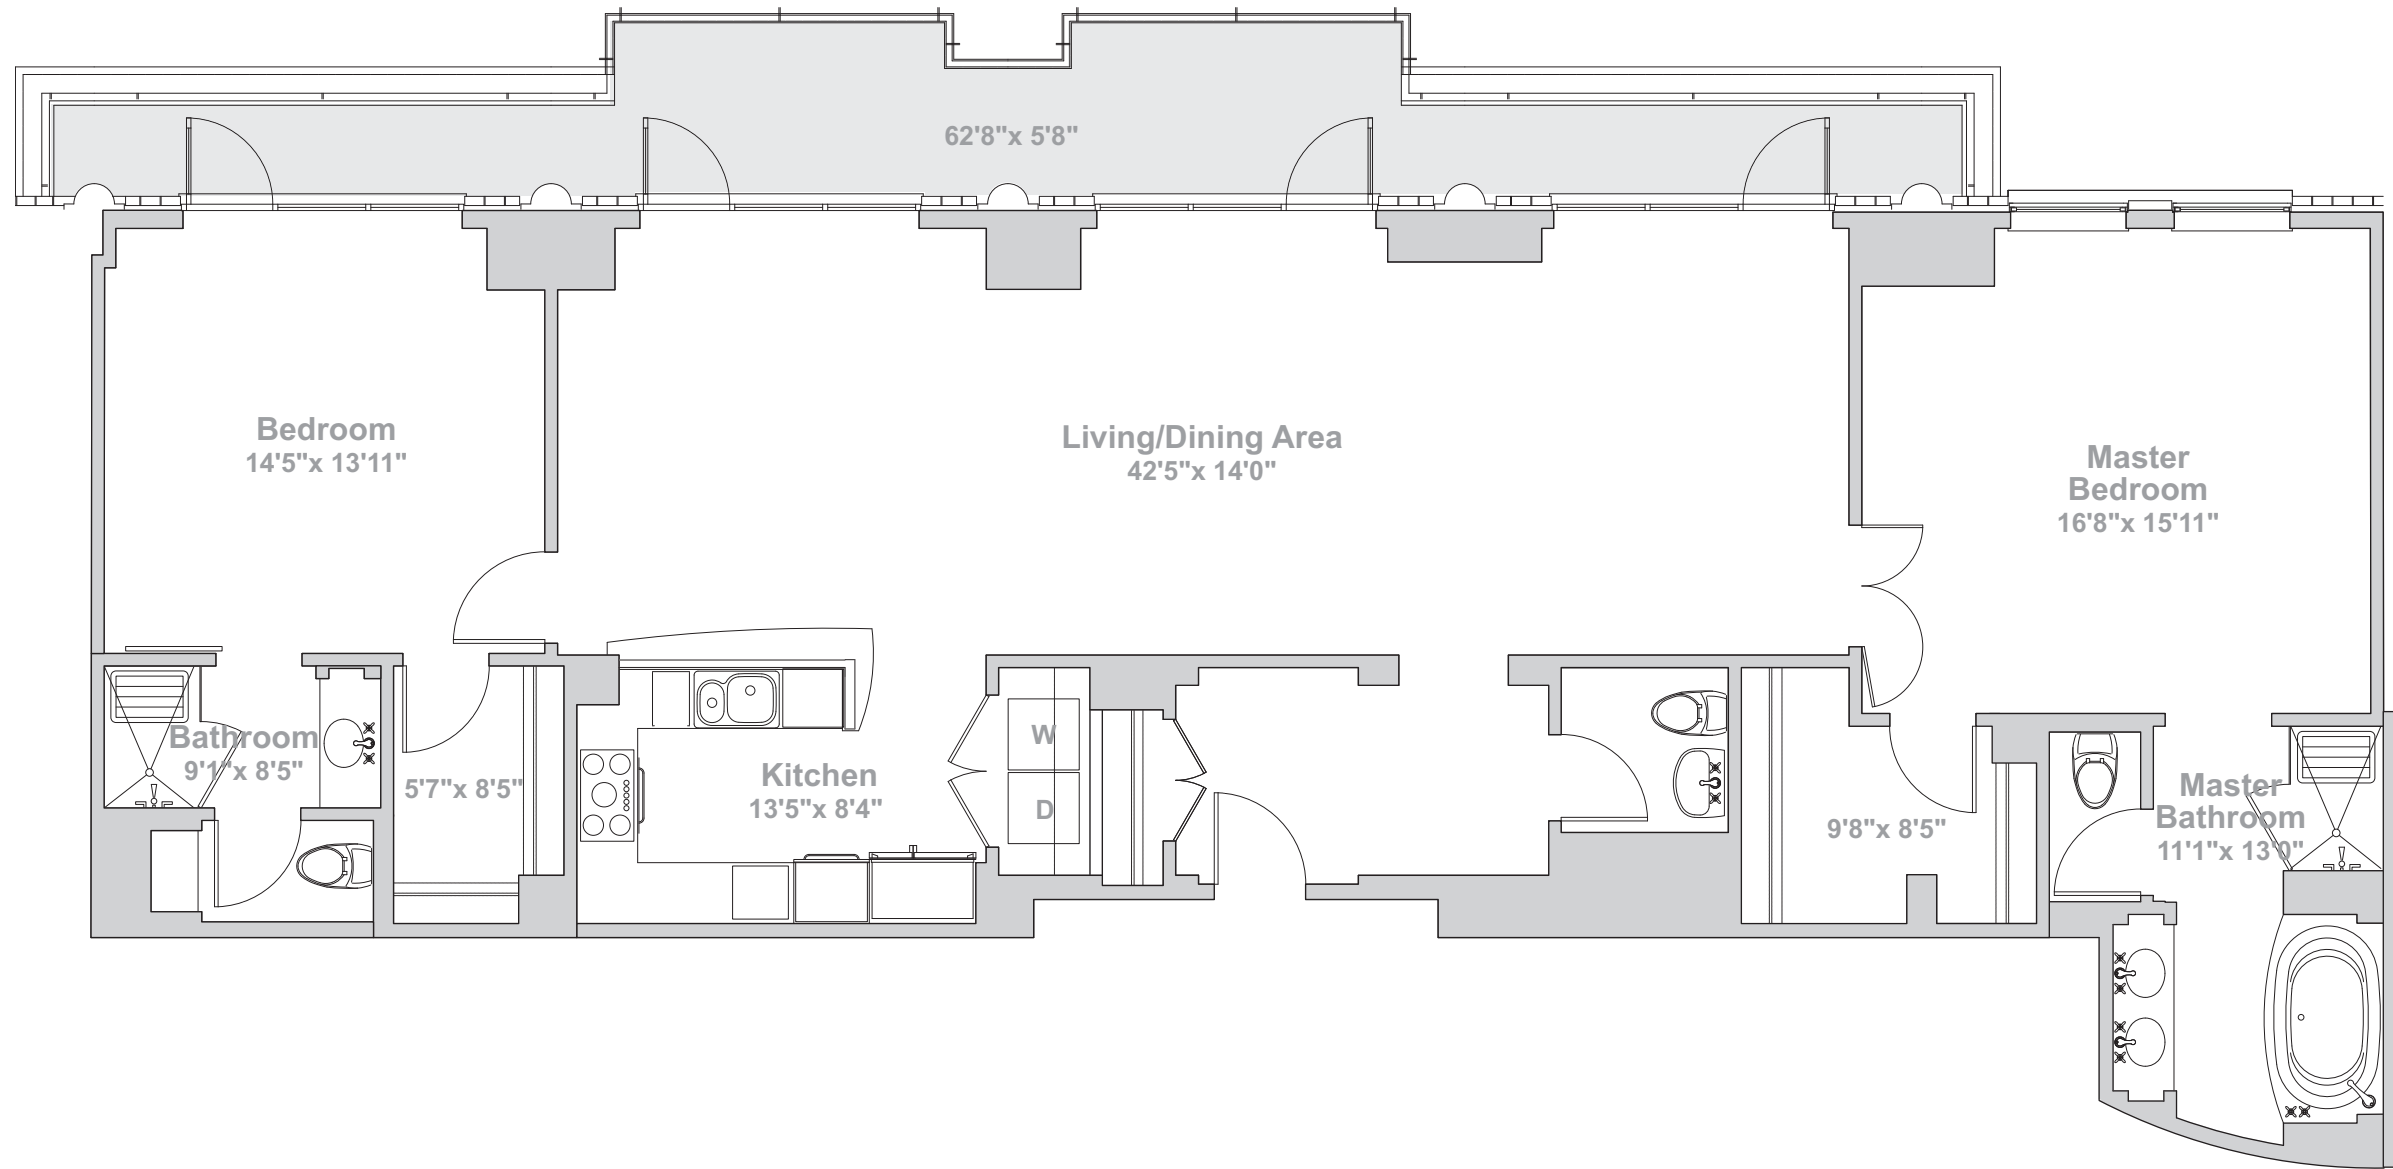

Building 3 | Floor 6

Residence 3603
1,814 Sq. Ft.
2 Bedrooms
2.5 Bathrooms

Residence 3603