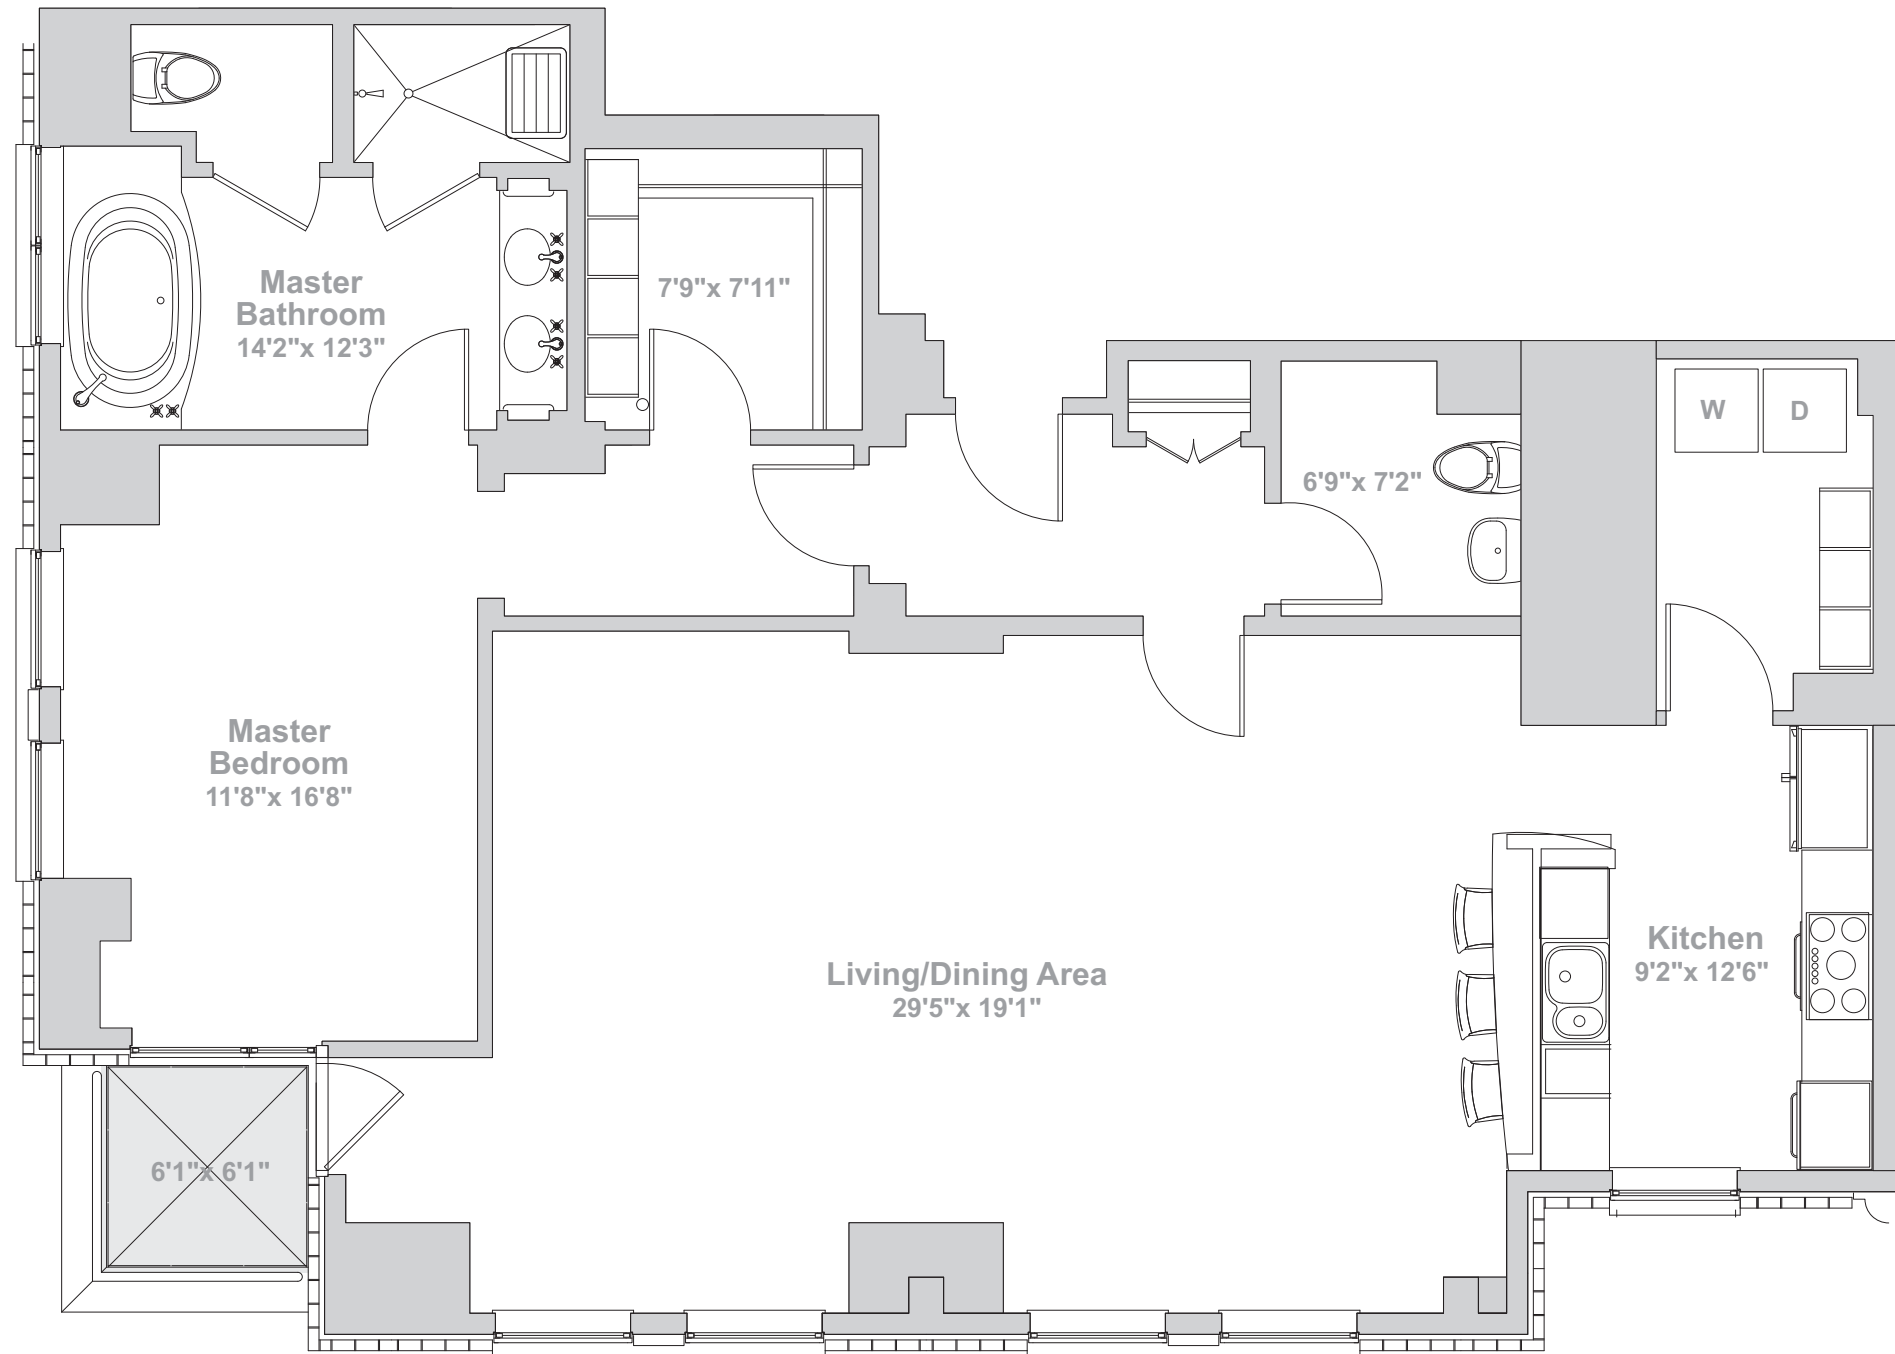

# Building 3 | Floor 6

Residence 3602  
1,441 Sq. Ft.  
1 Bedroom  
1.5 Bathrooms

Residence 3602