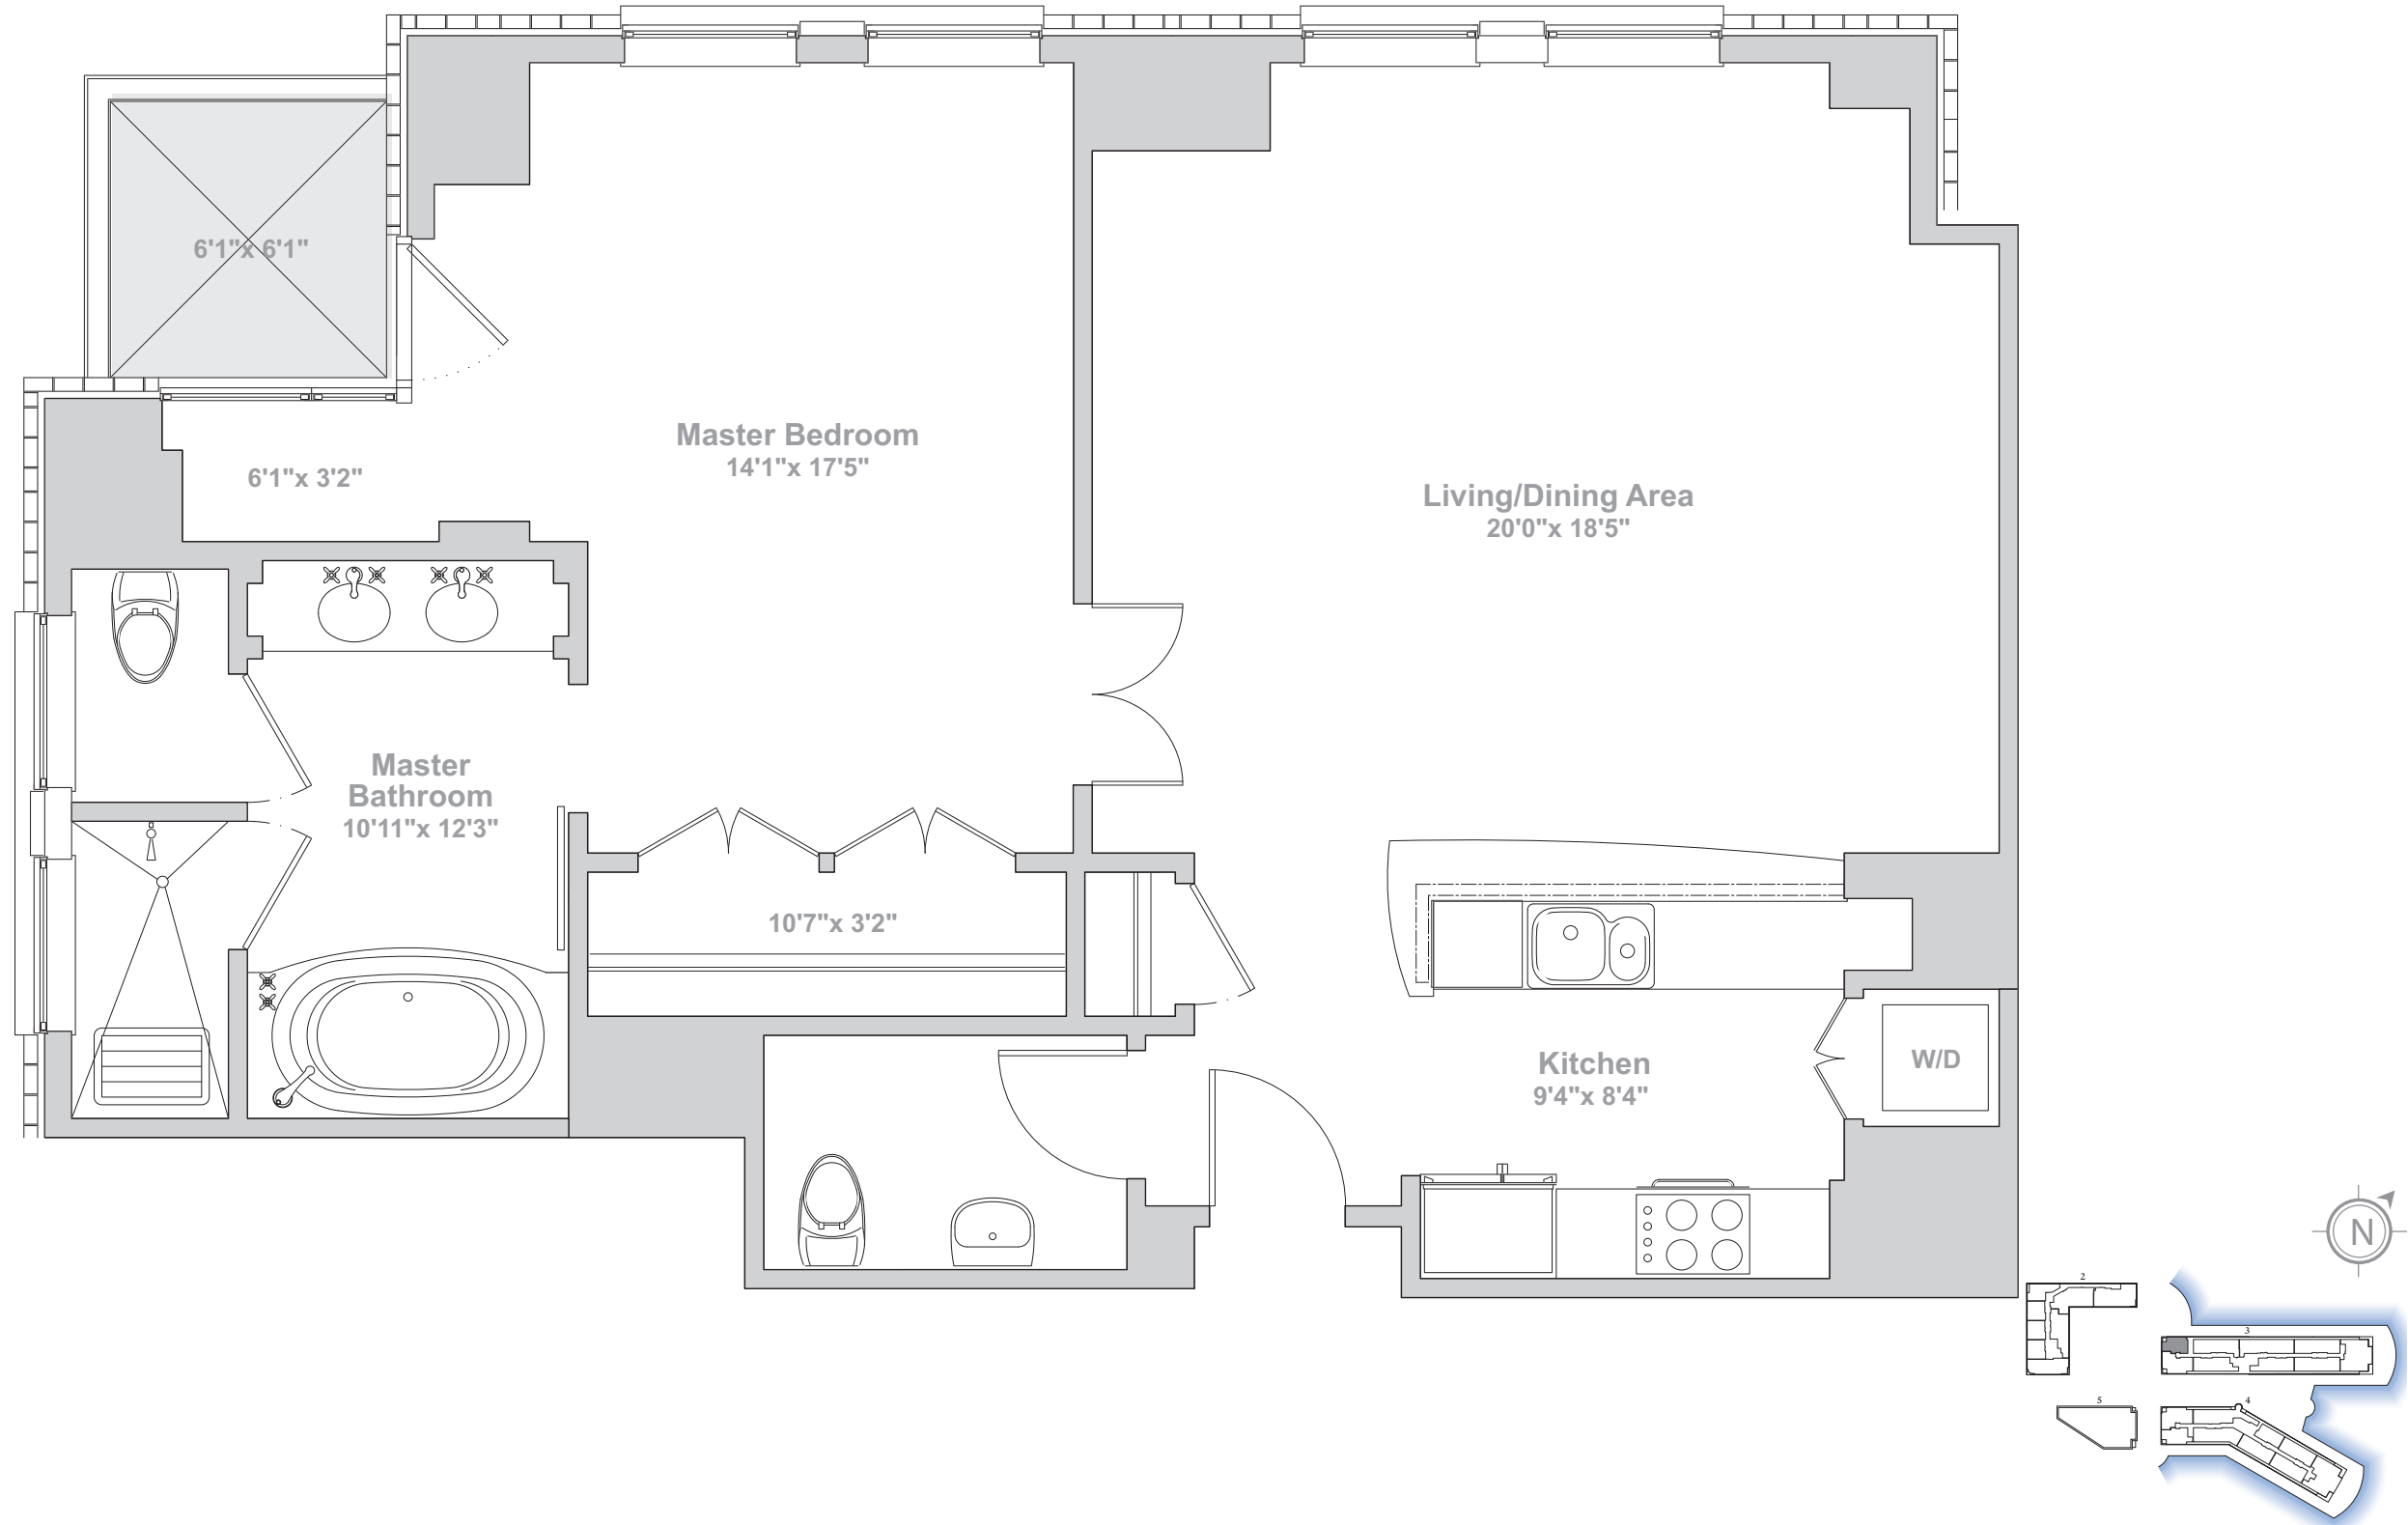

Building 3 | Floor 6

Residence 360I
1,027 Sq. Ft.
1 Bedroom
1.5 Bathrooms

Residence 360I