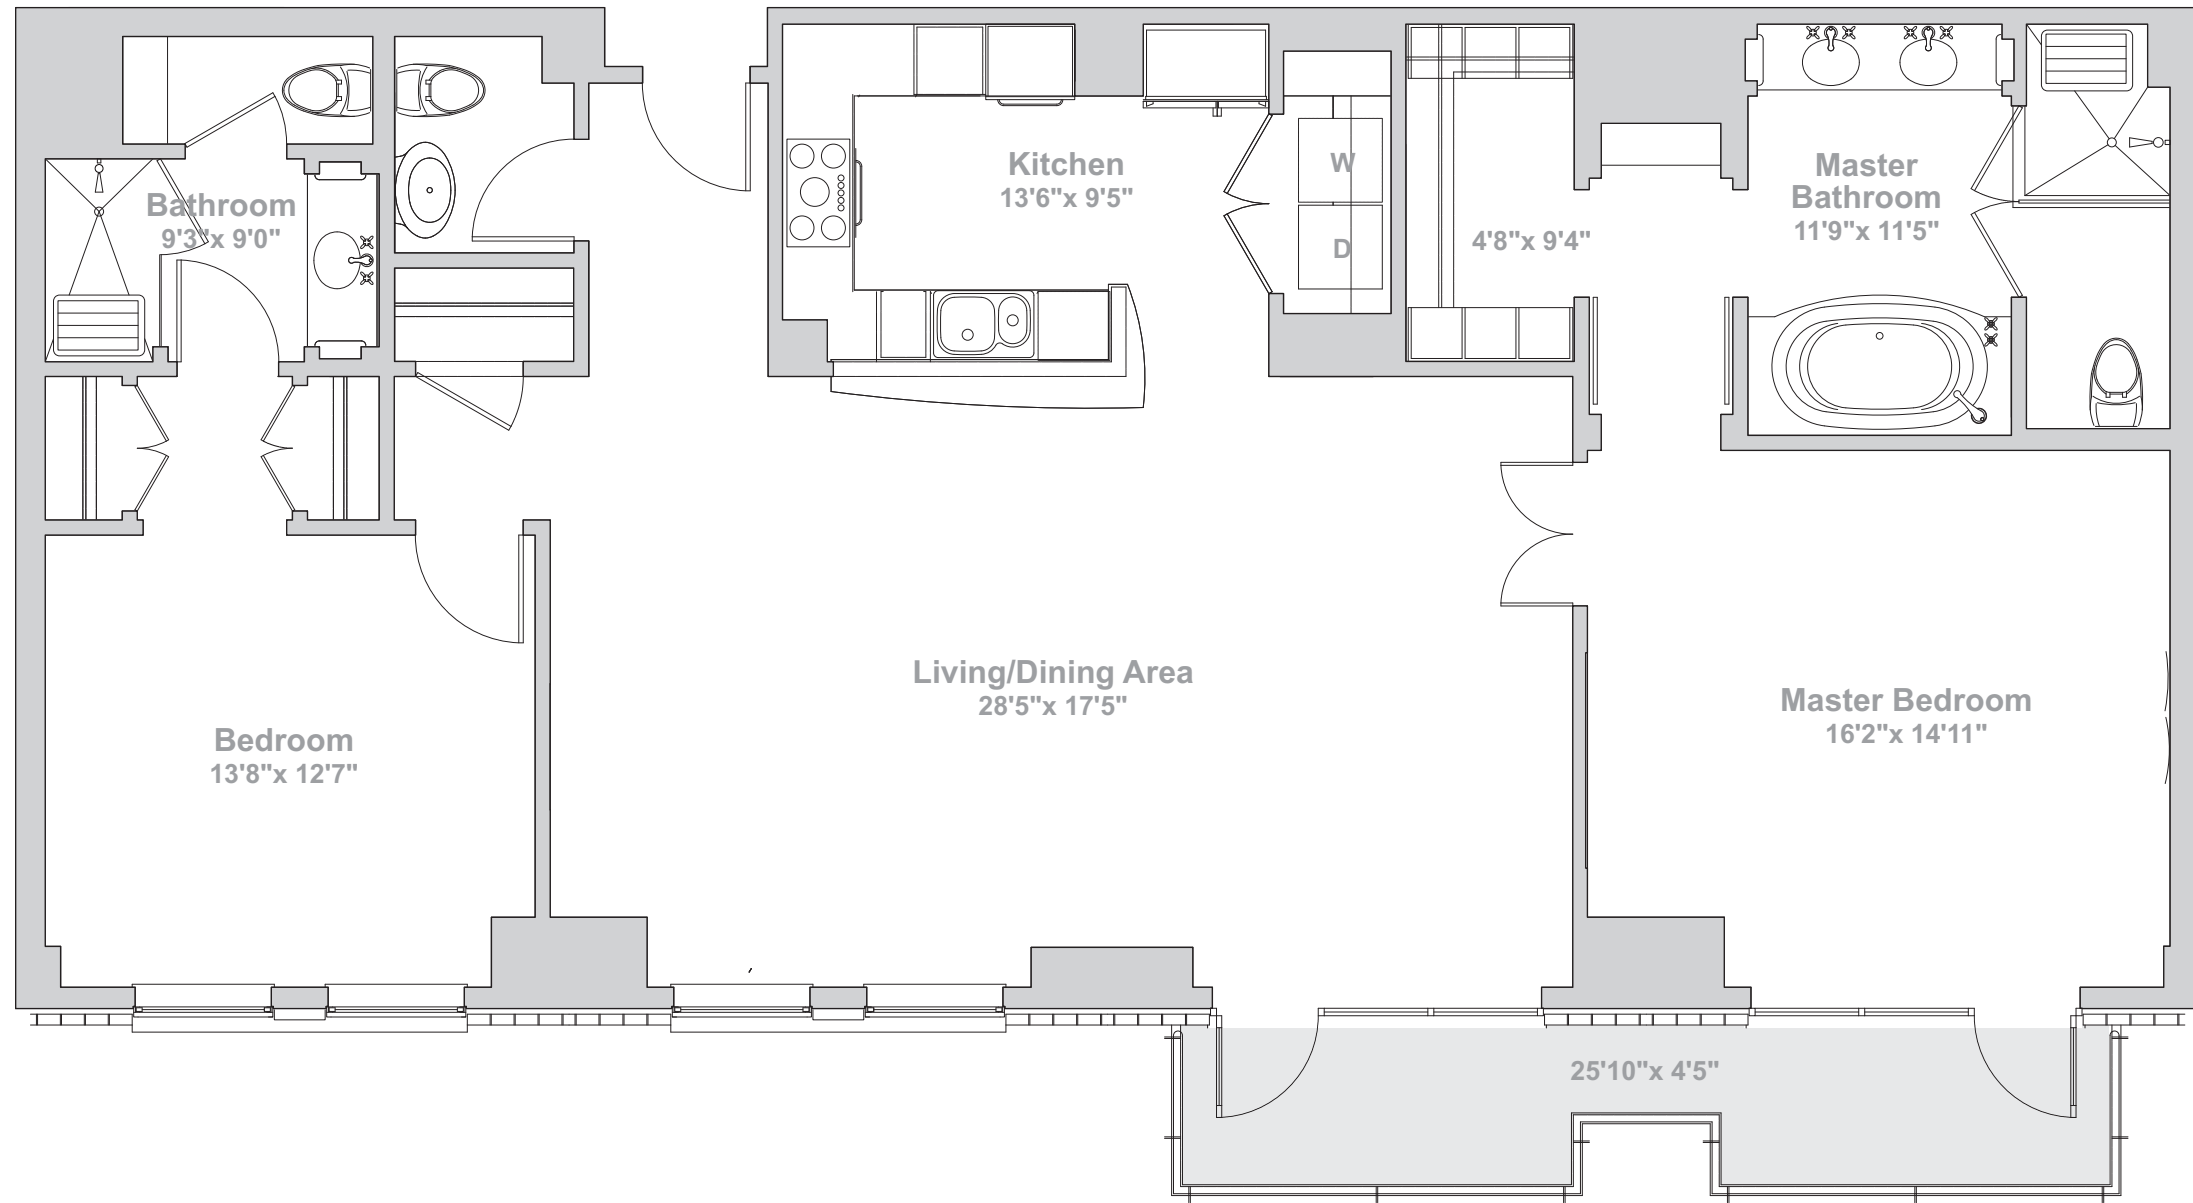

Building 3 | Floor 5

Residence 3508
1,635 Sq. Ft.
2 Bedrooms
2.5 Bathrooms

Residence 3508