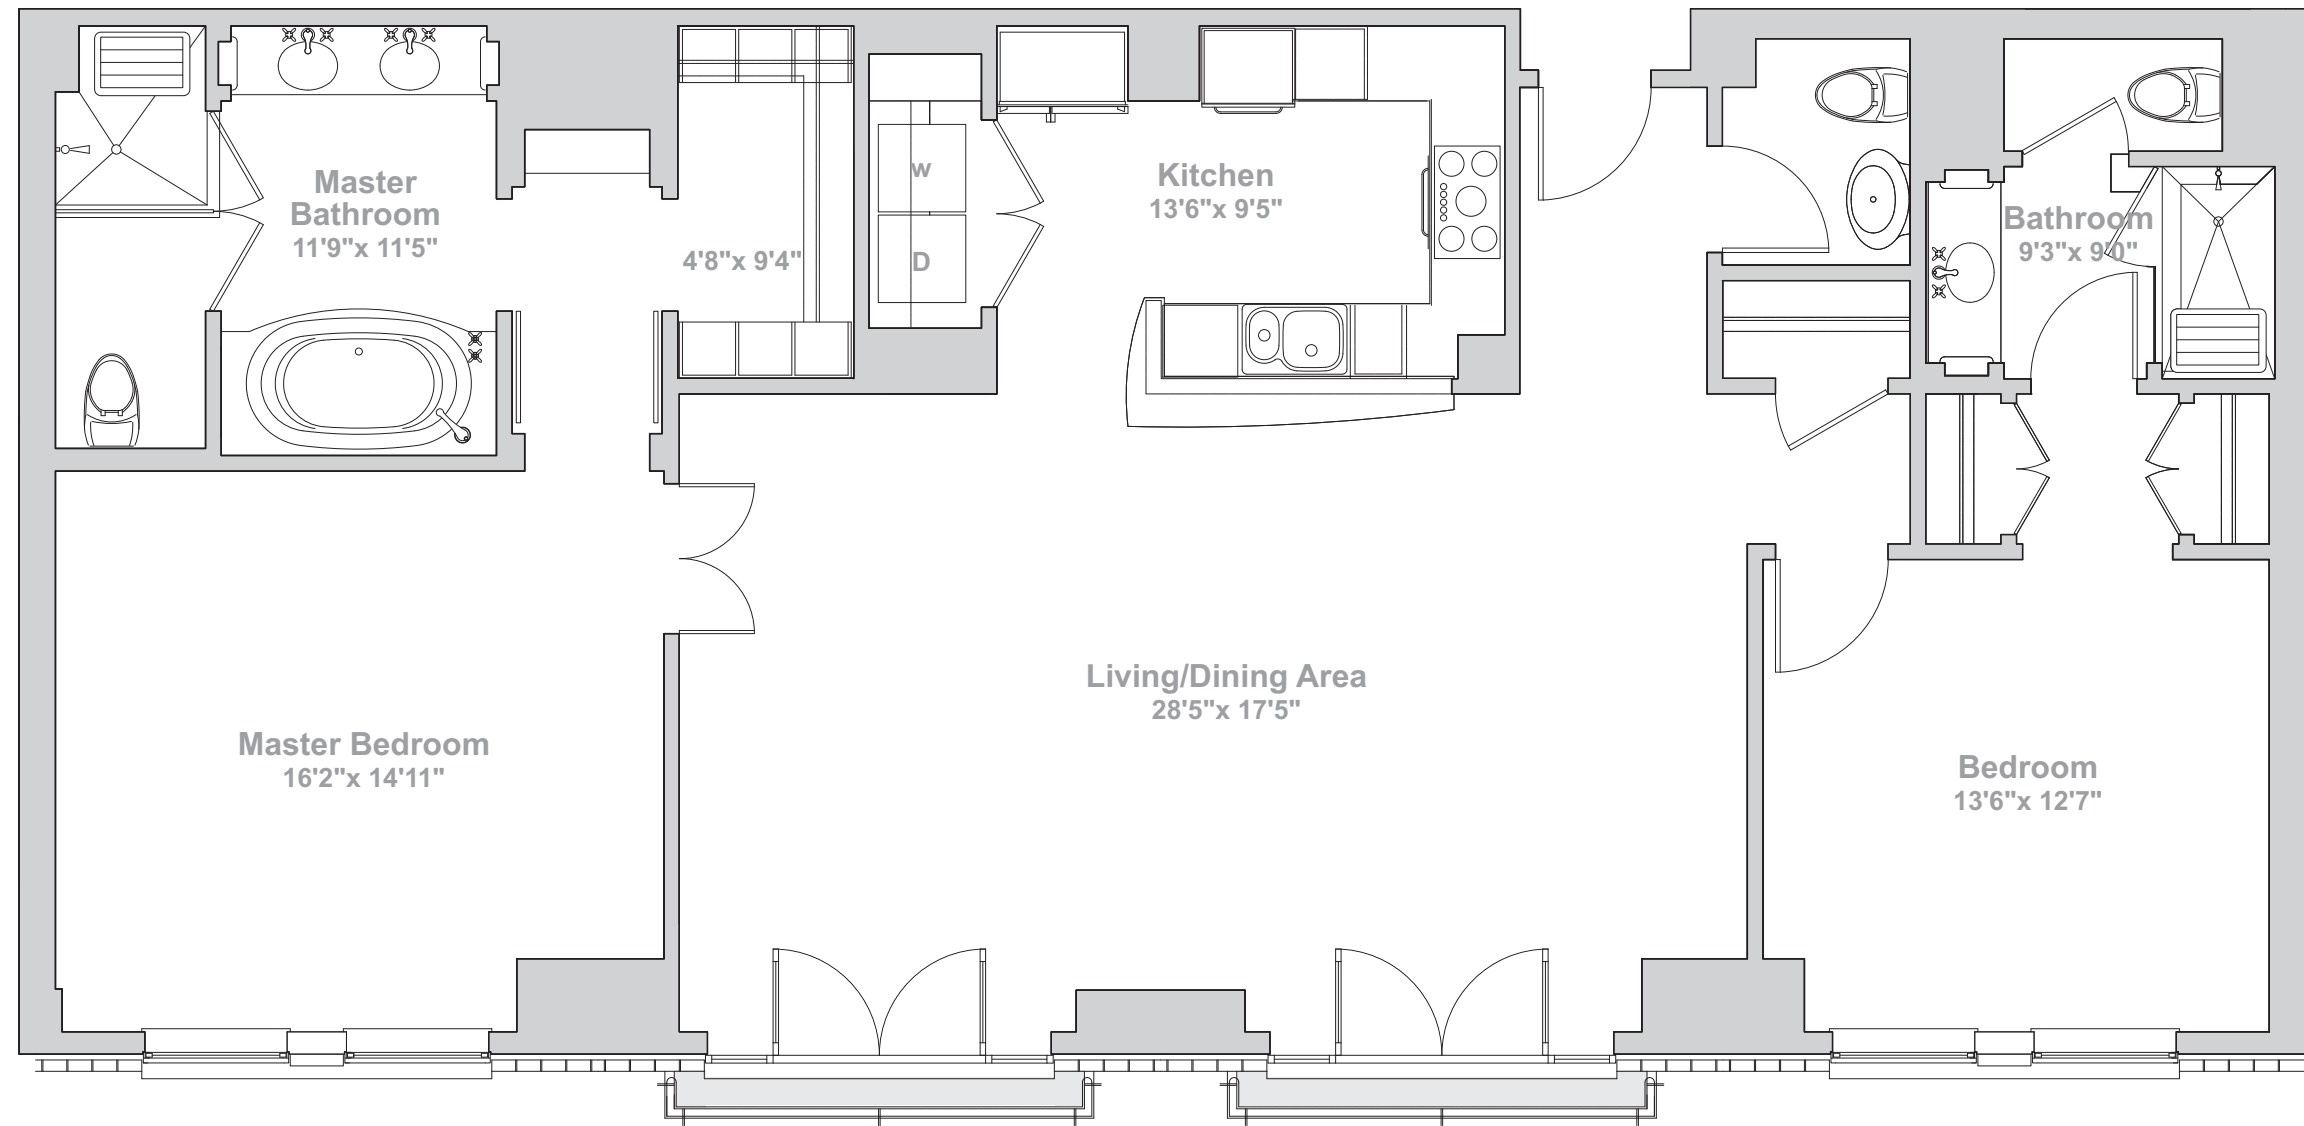

Building 3 | Floor 5

Residence 3504
1,638 Sq. Ft.
2 Bedrooms
2.5 Bathrooms

Residence 3504