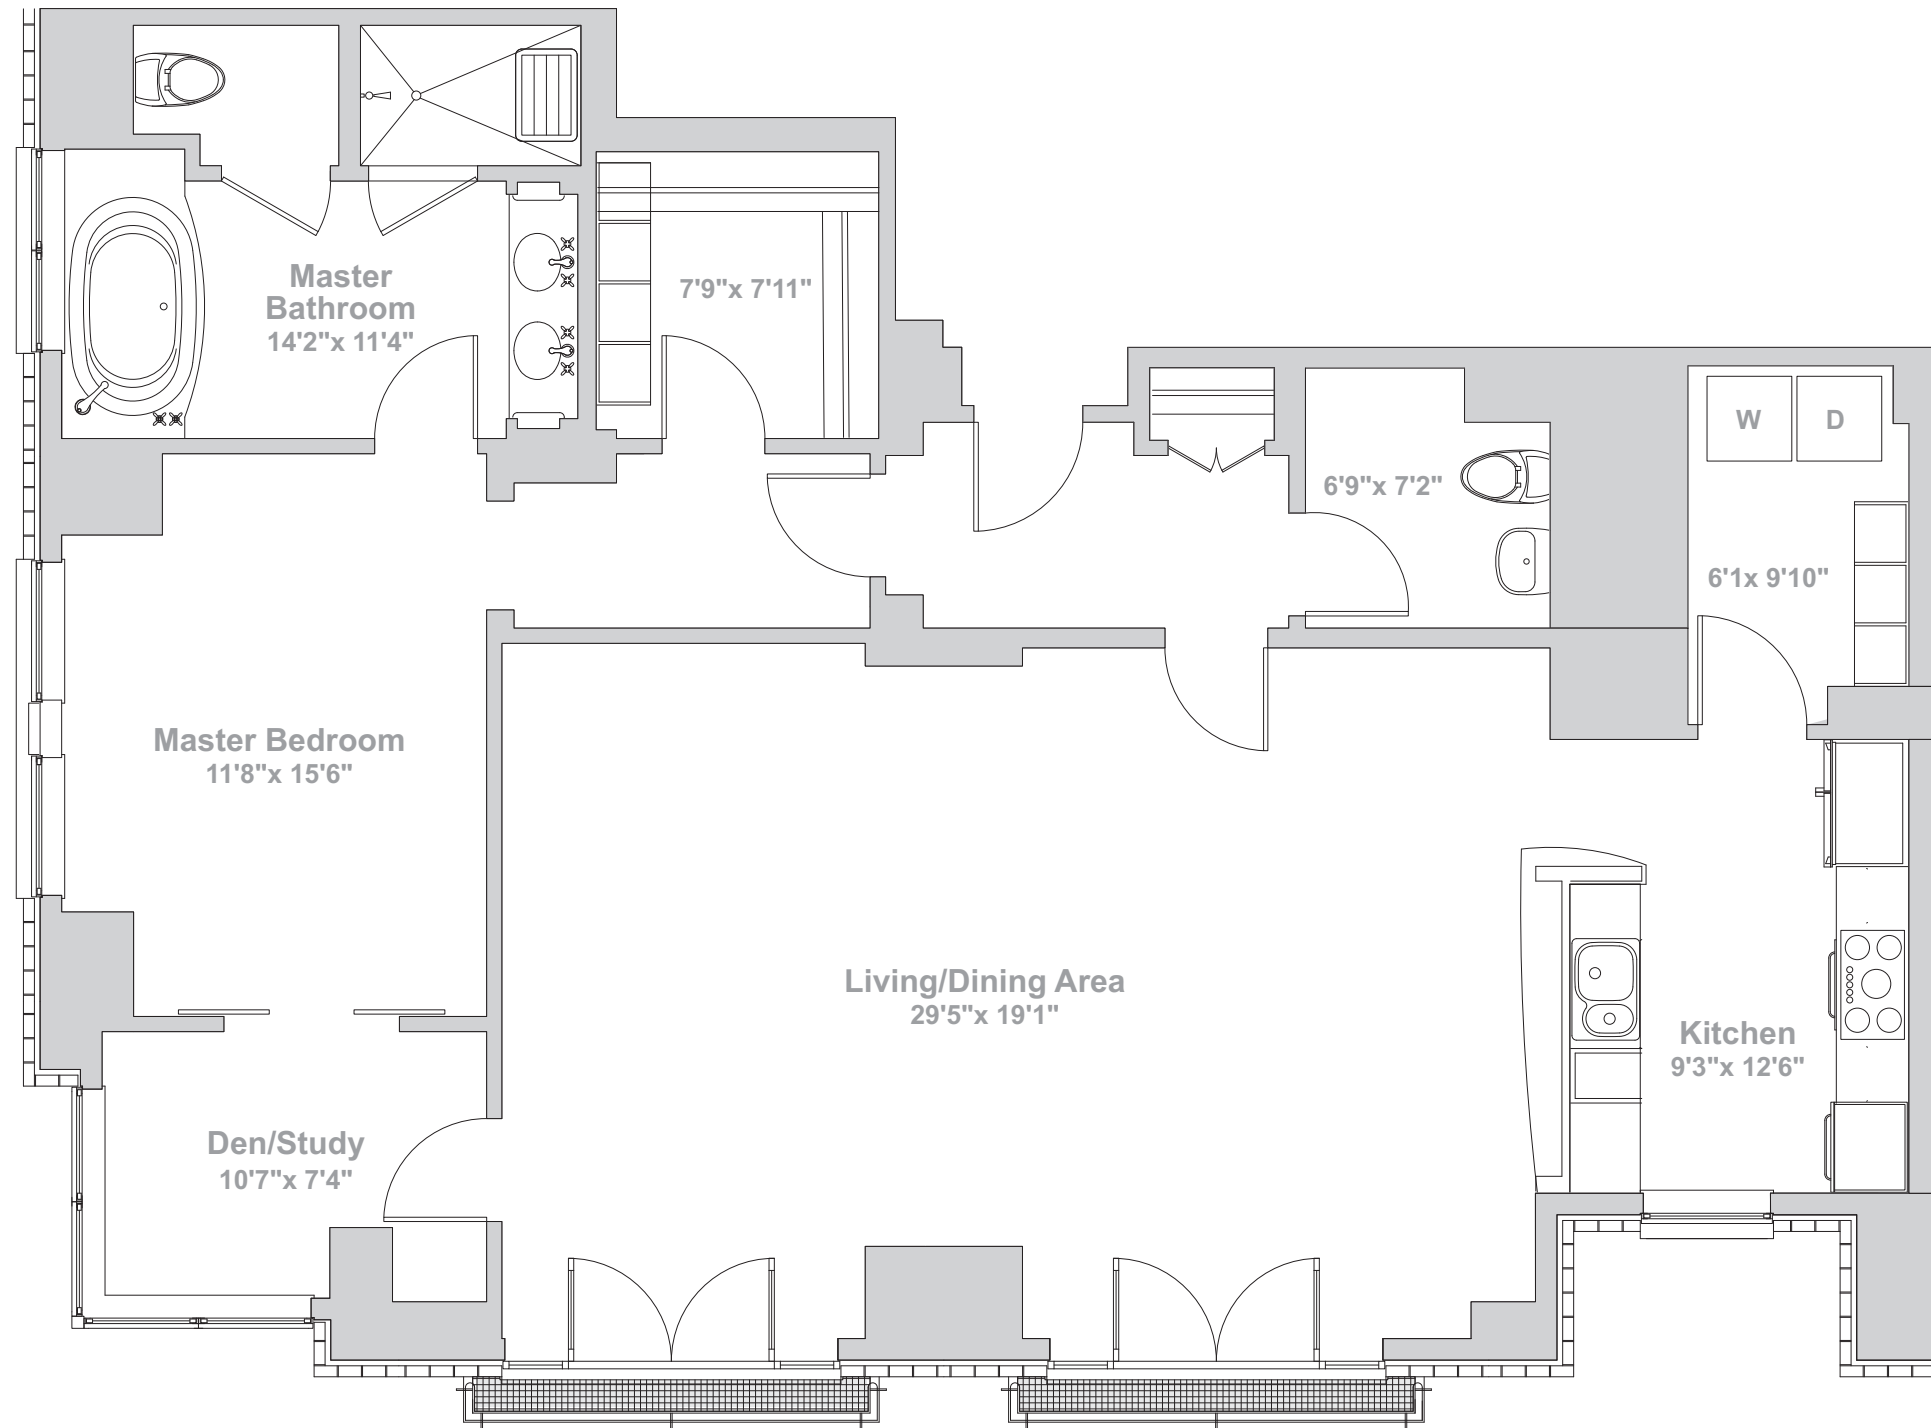

Building 3 | Floor 5

Residence 3502
1,501 Sq. Ft.
1 Bedroom
1 Den/Study
1.5 Bathrooms

Residence 3502