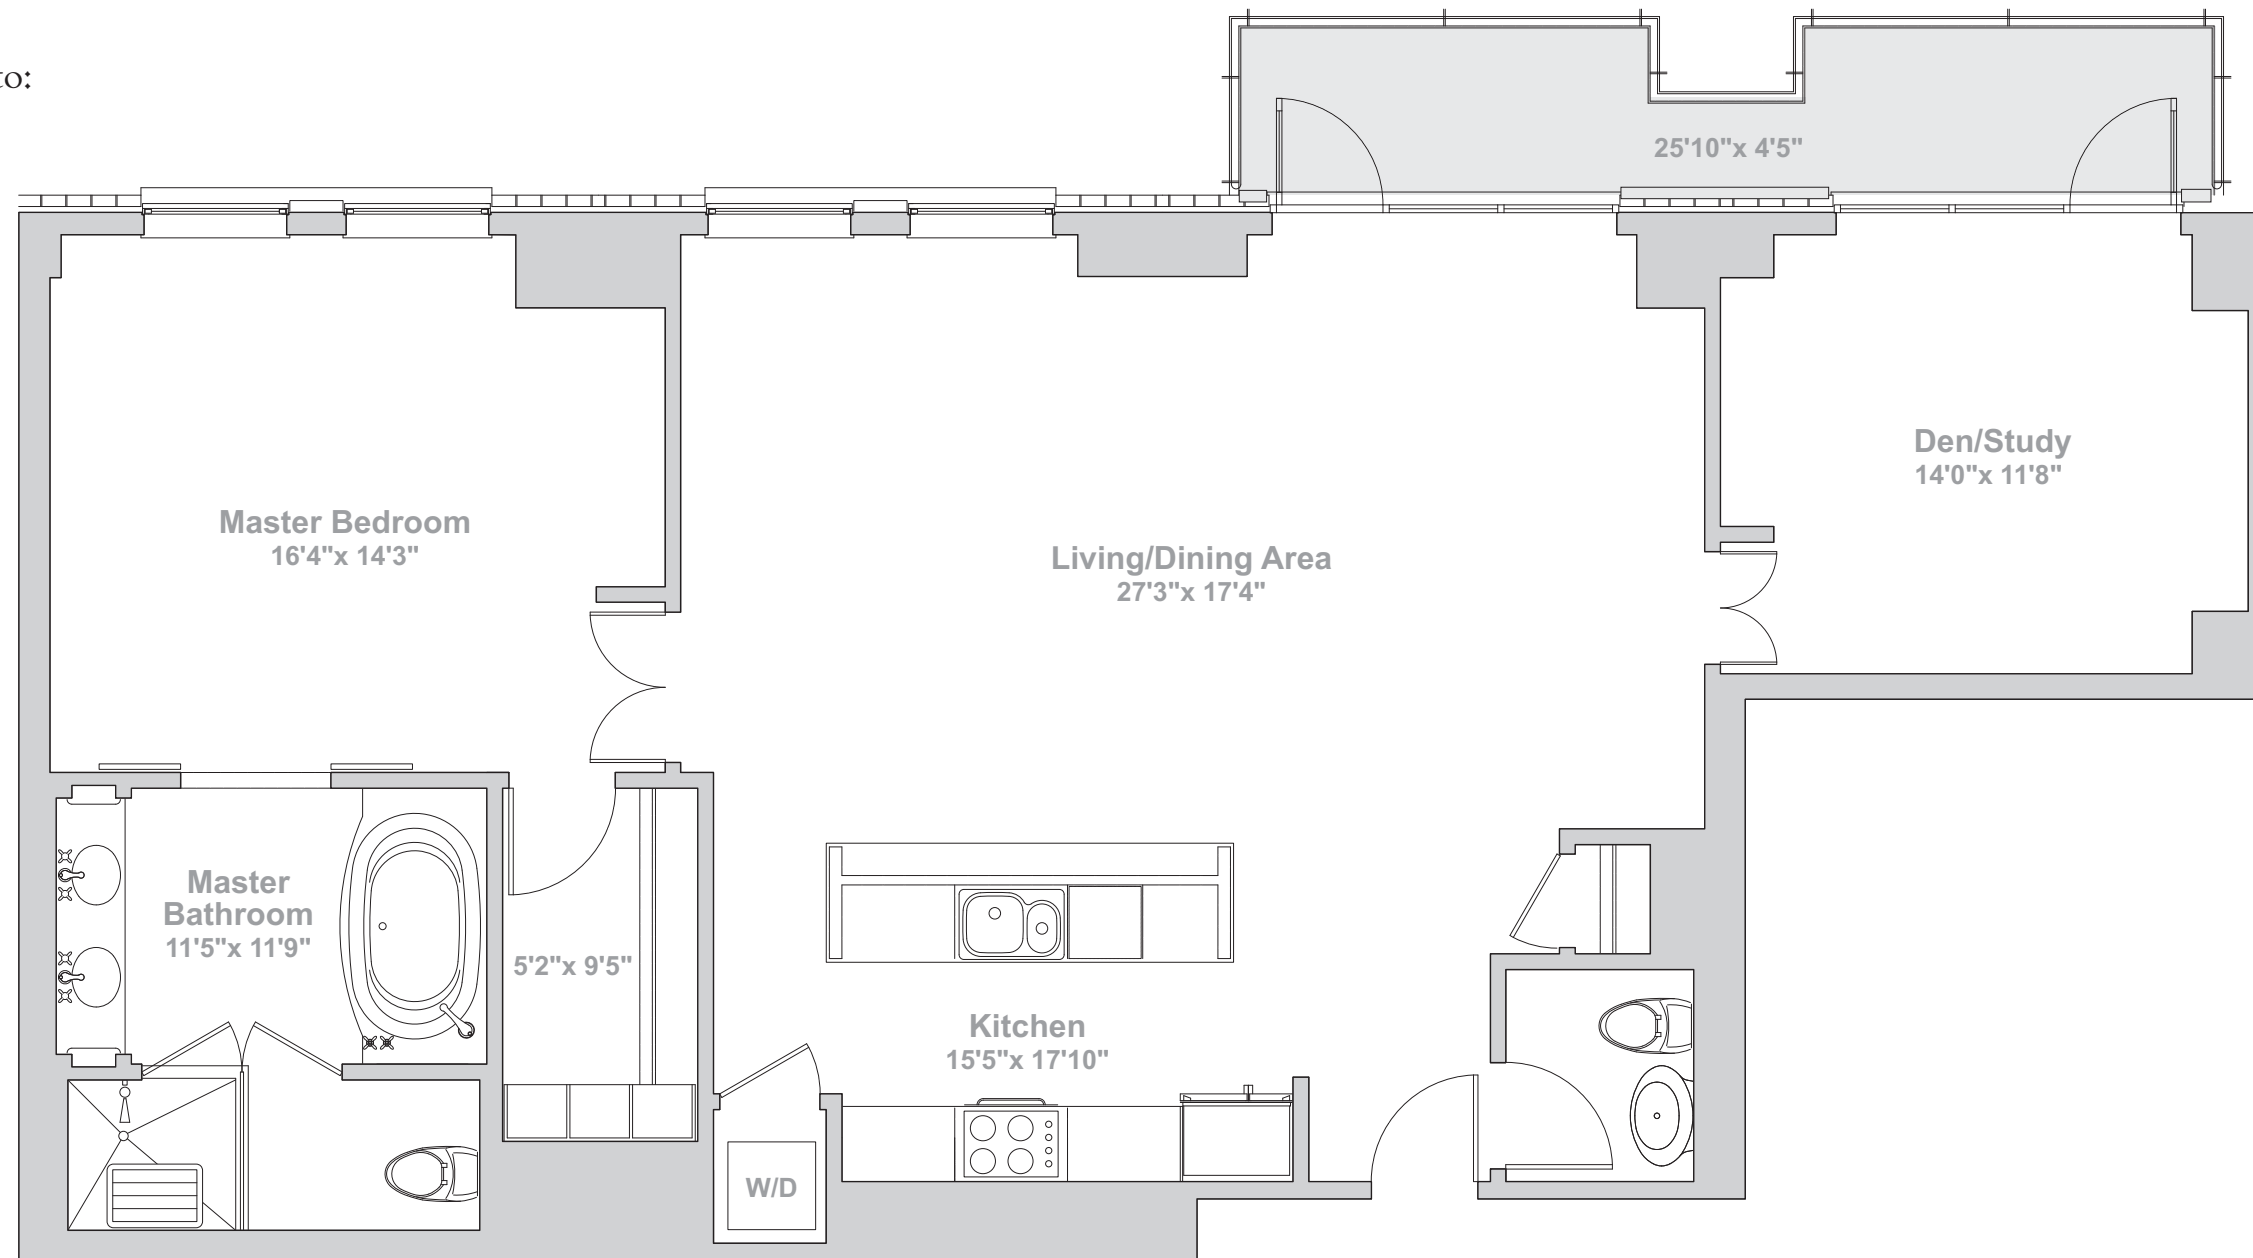

Building 3 | Floor 4

Residence 3409
1,382 Sq. Ft.
1 Bedroom
1 Den/Study
1.5 Bathrooms

Optional upgrade to:
2 Bedrooms
2 Bathrooms

Residence 3409