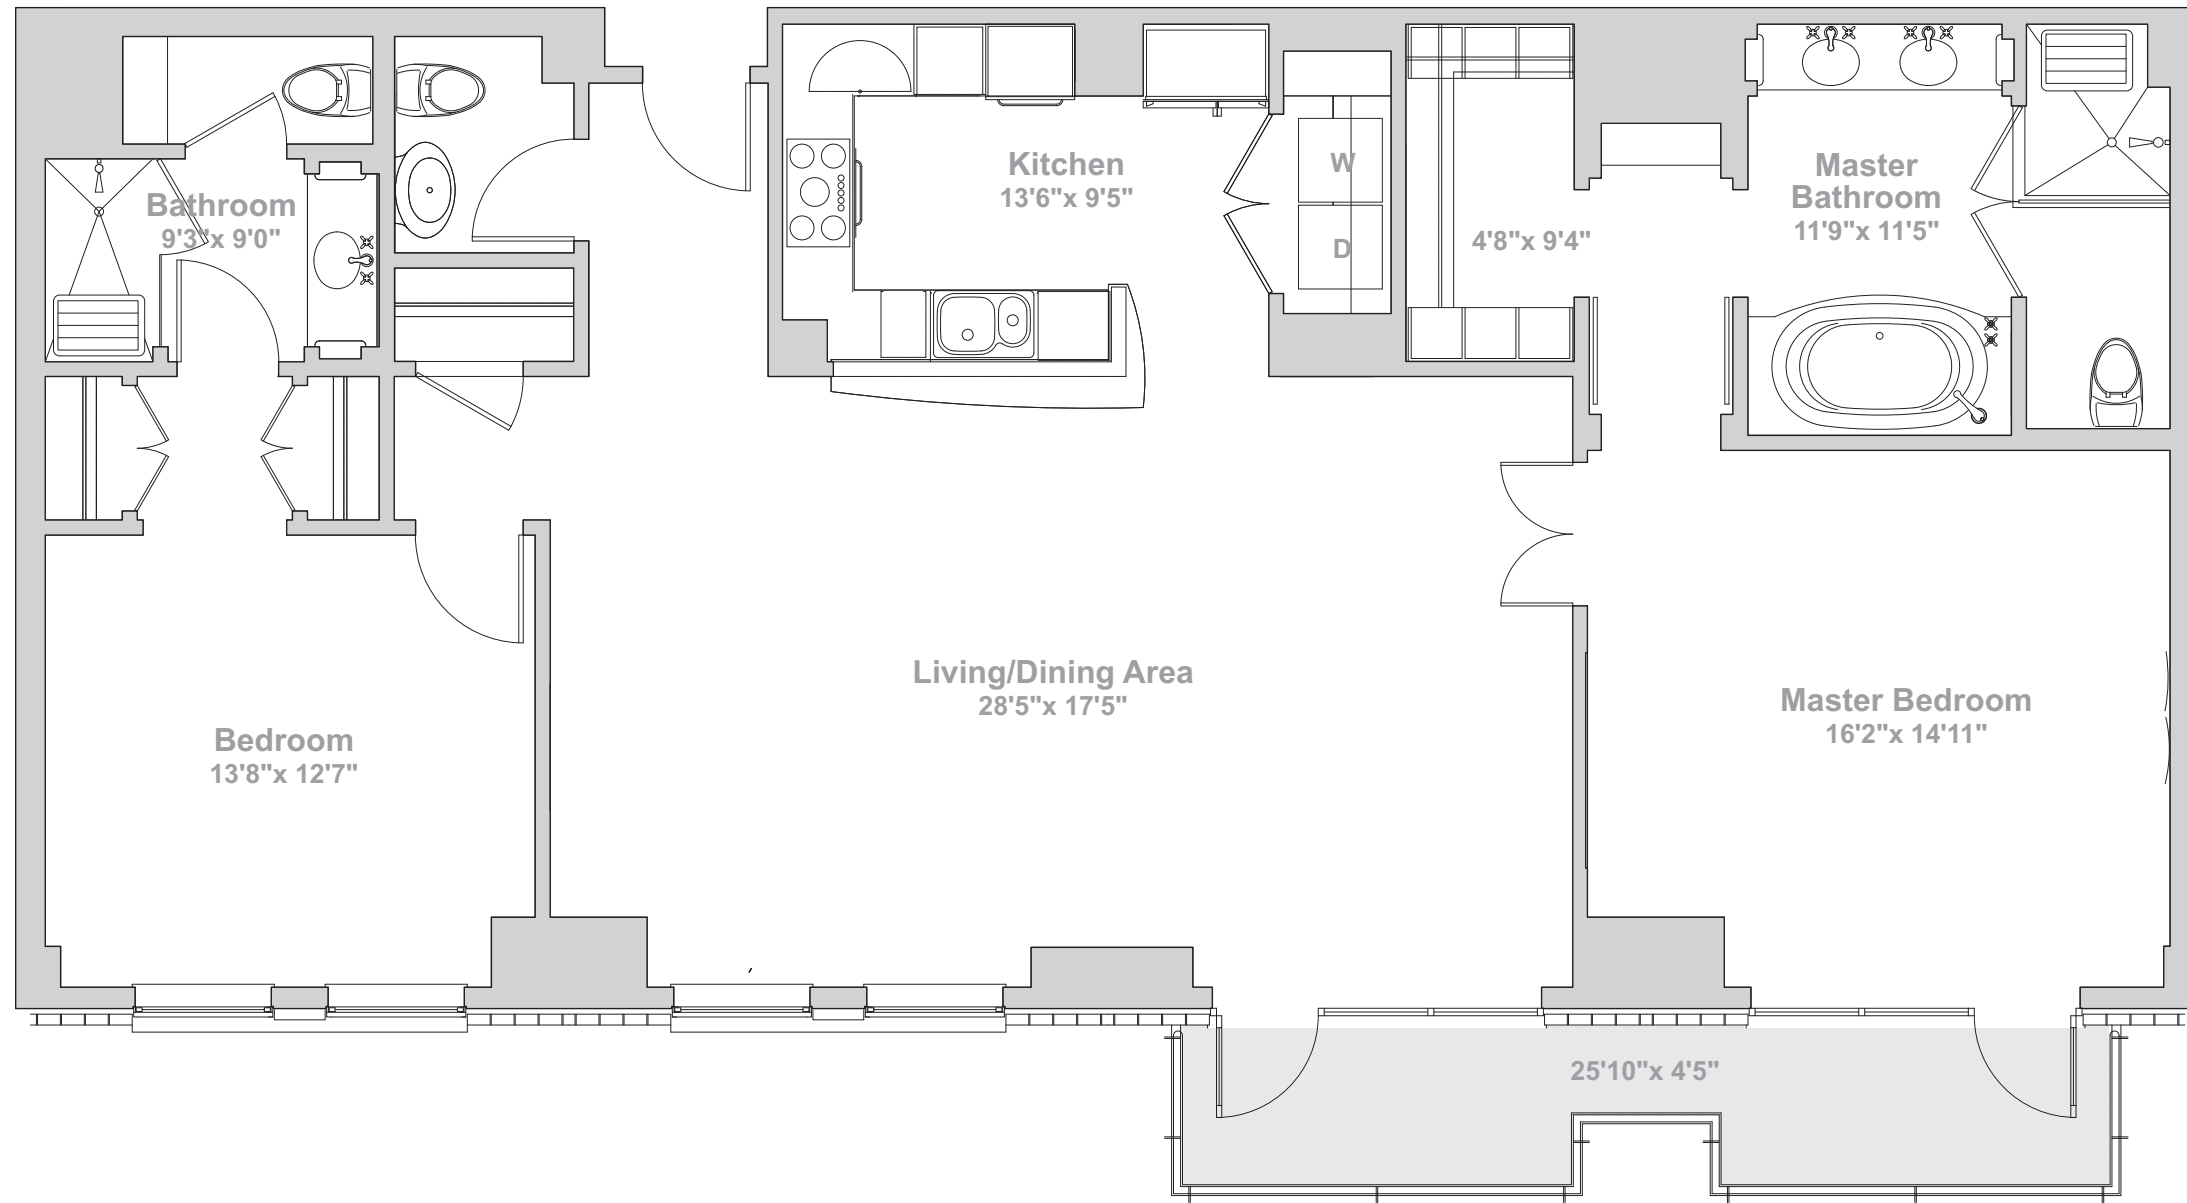

Building 3 | Floor 4

Residence 3408
1,635 Sq. Ft.
2 Bedrooms
2.5 Bathrooms

Residence 3408