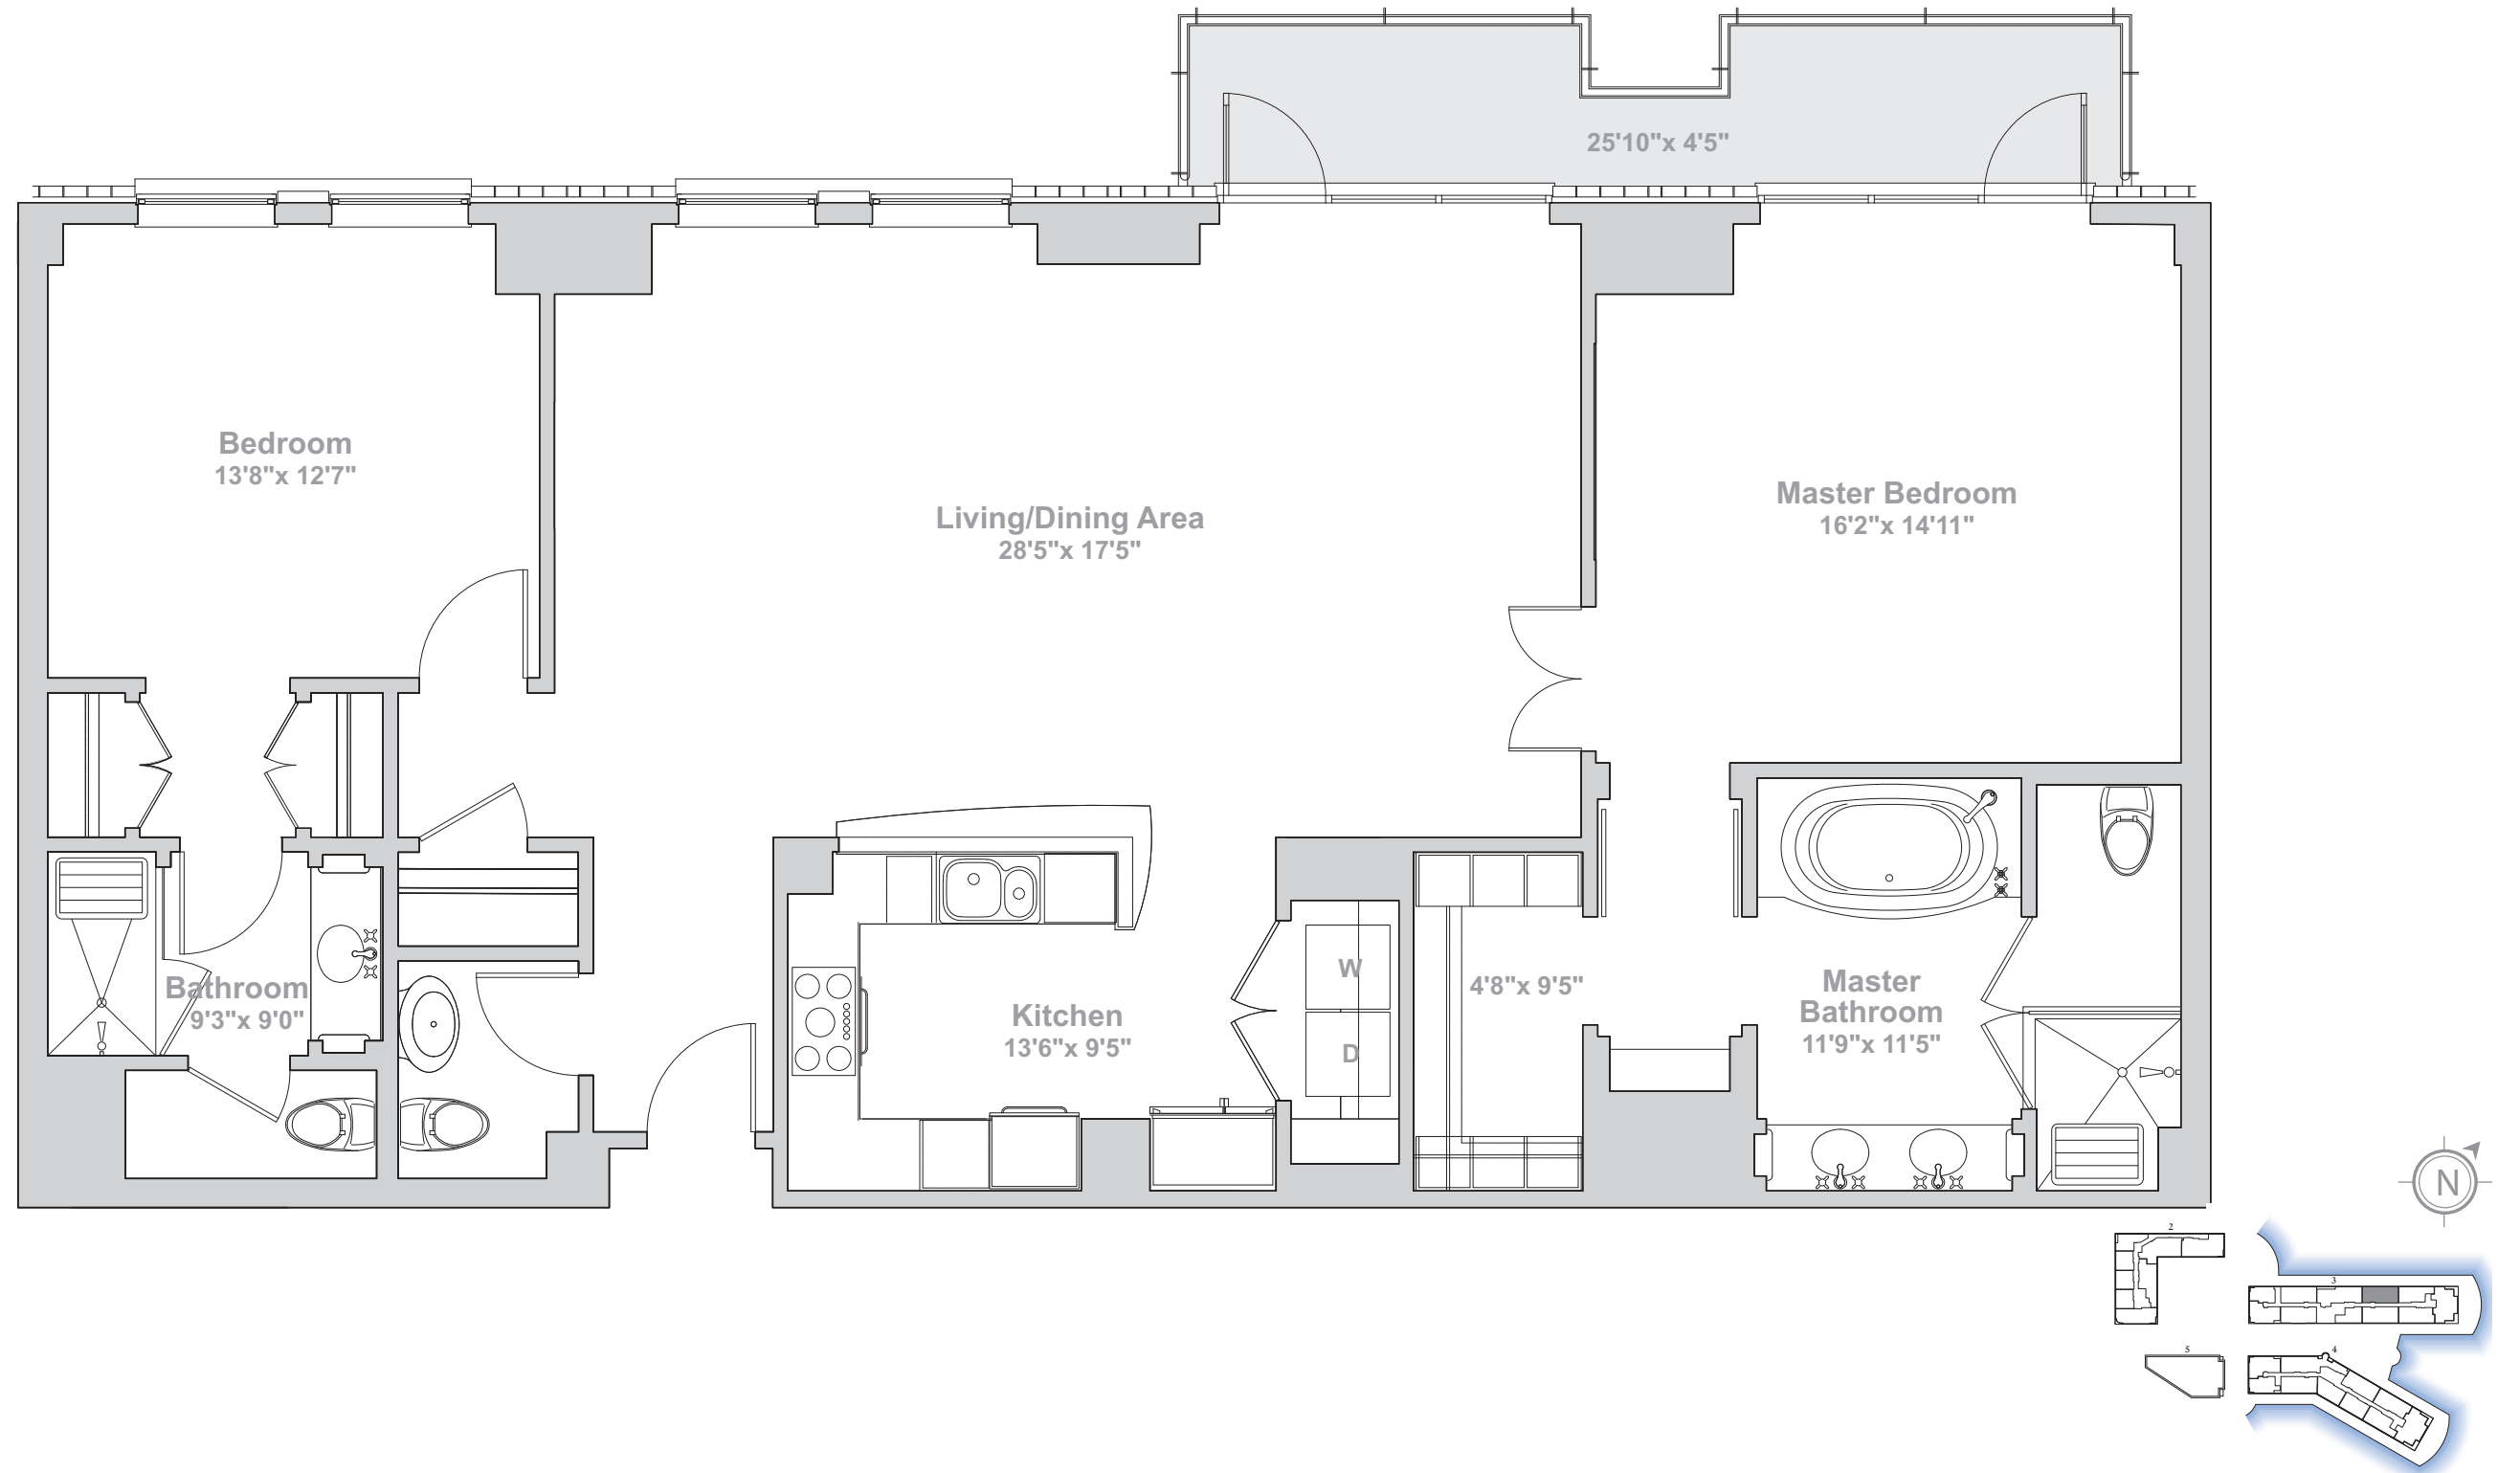

# Building 3 | Floor 4

Residence 3407  
1,638 Sq. Ft.  
2 Bedrooms  
2.5 Bathrooms

Residence 3407