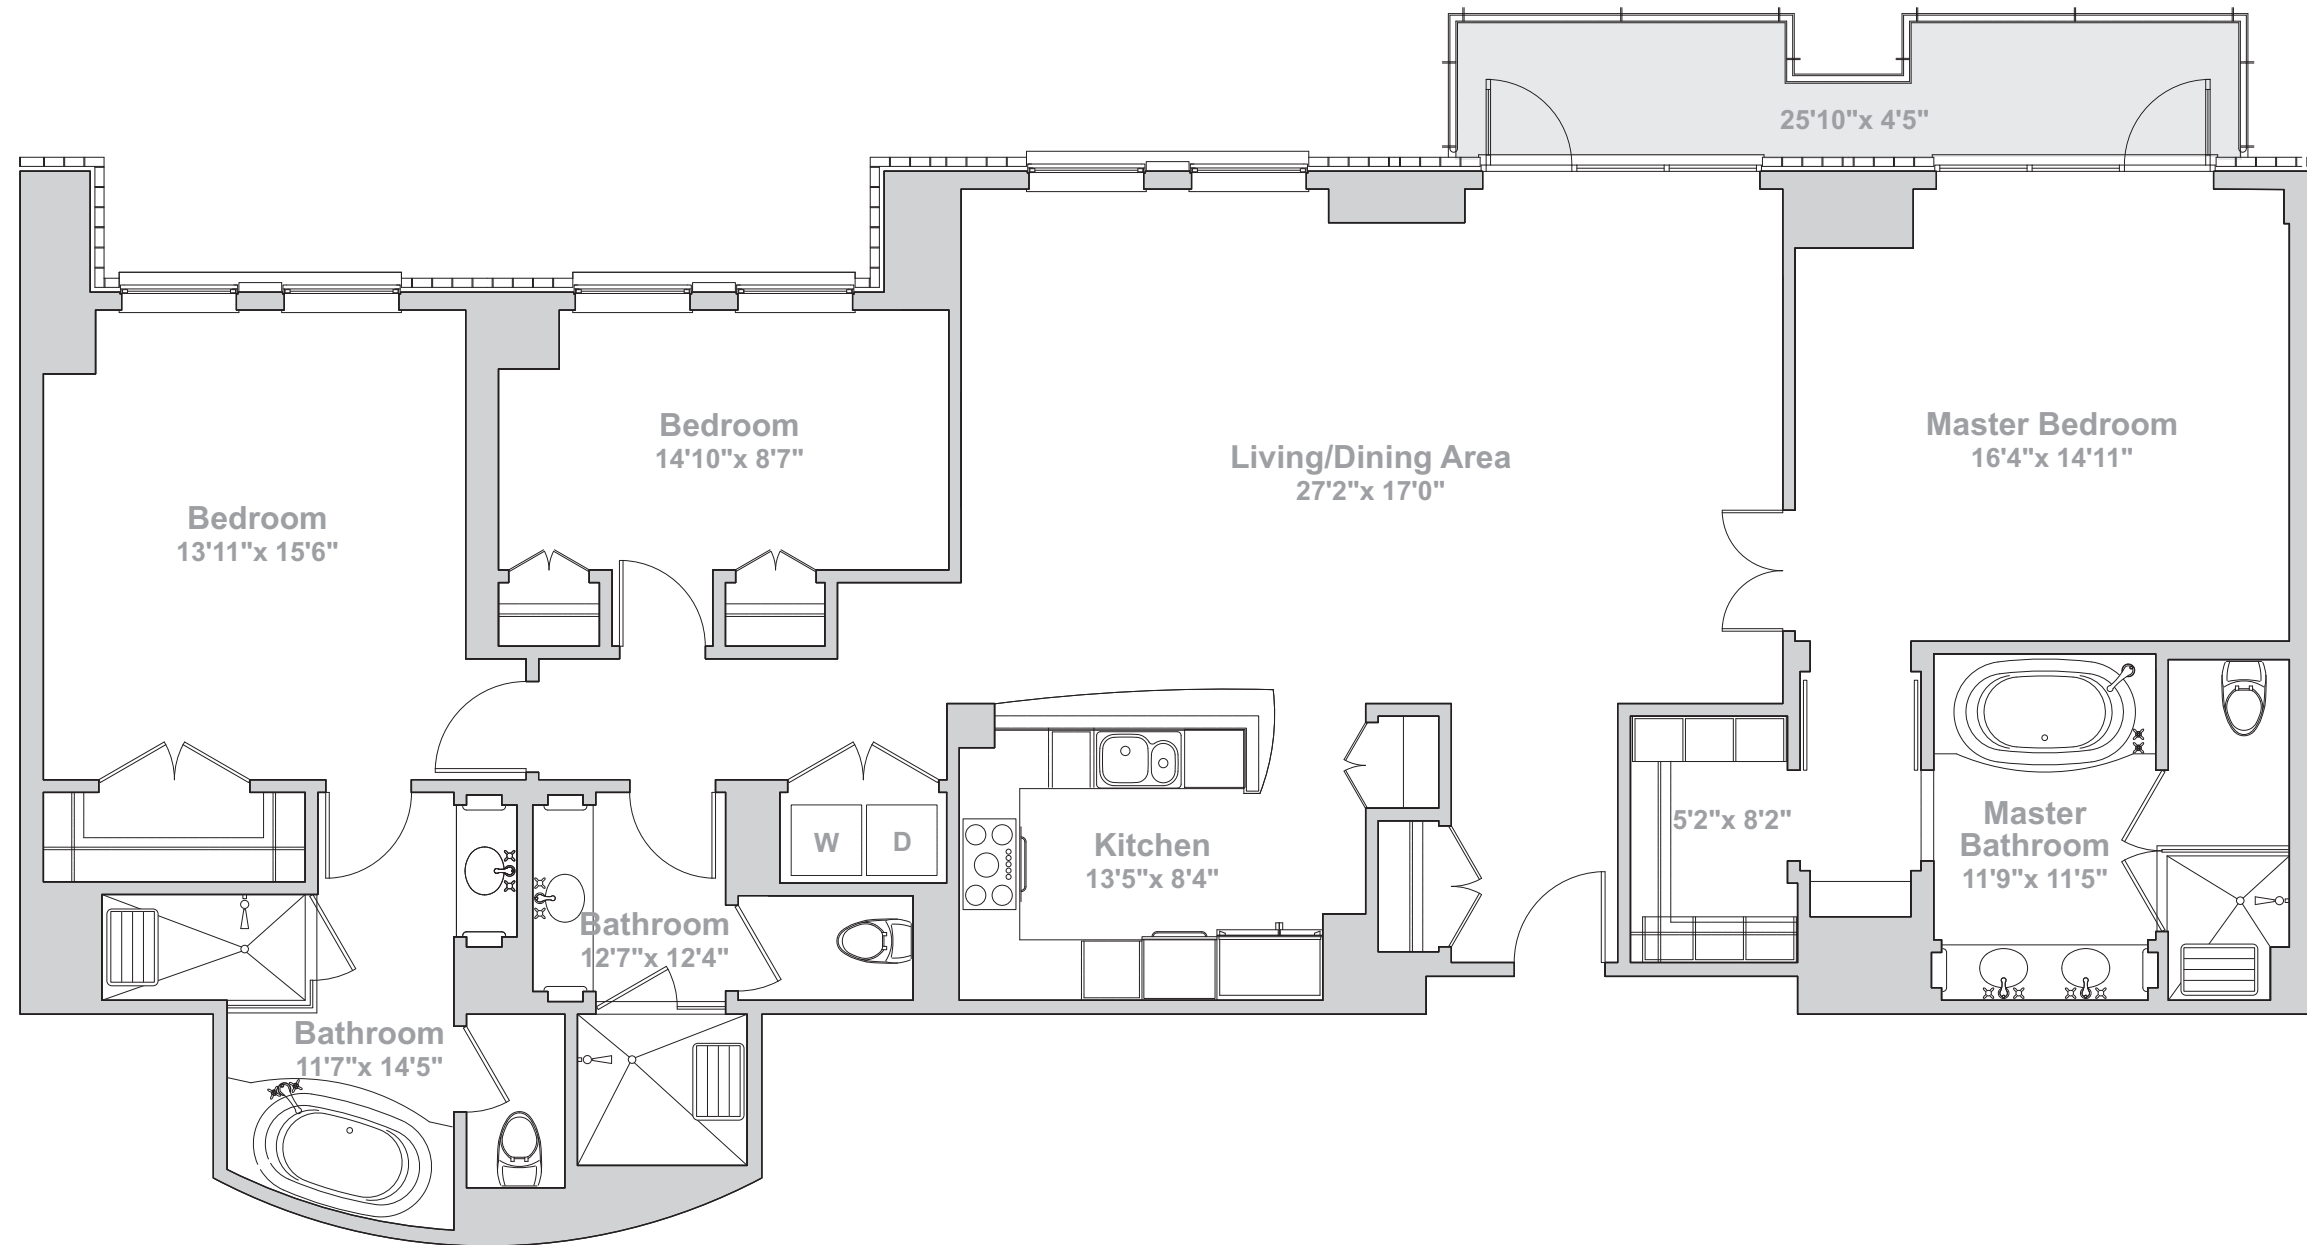

Building 3 | Floor 4

Residence 3405
2,048 Sq. Ft.
3 Bedrooms
3 Bathrooms

Residence 3405

These floorplans are preliminary. All layouts are subject to change and all measurements are approximate and subject to normal construction variances and tolerances. 1/4 inch scale plans available upon request.