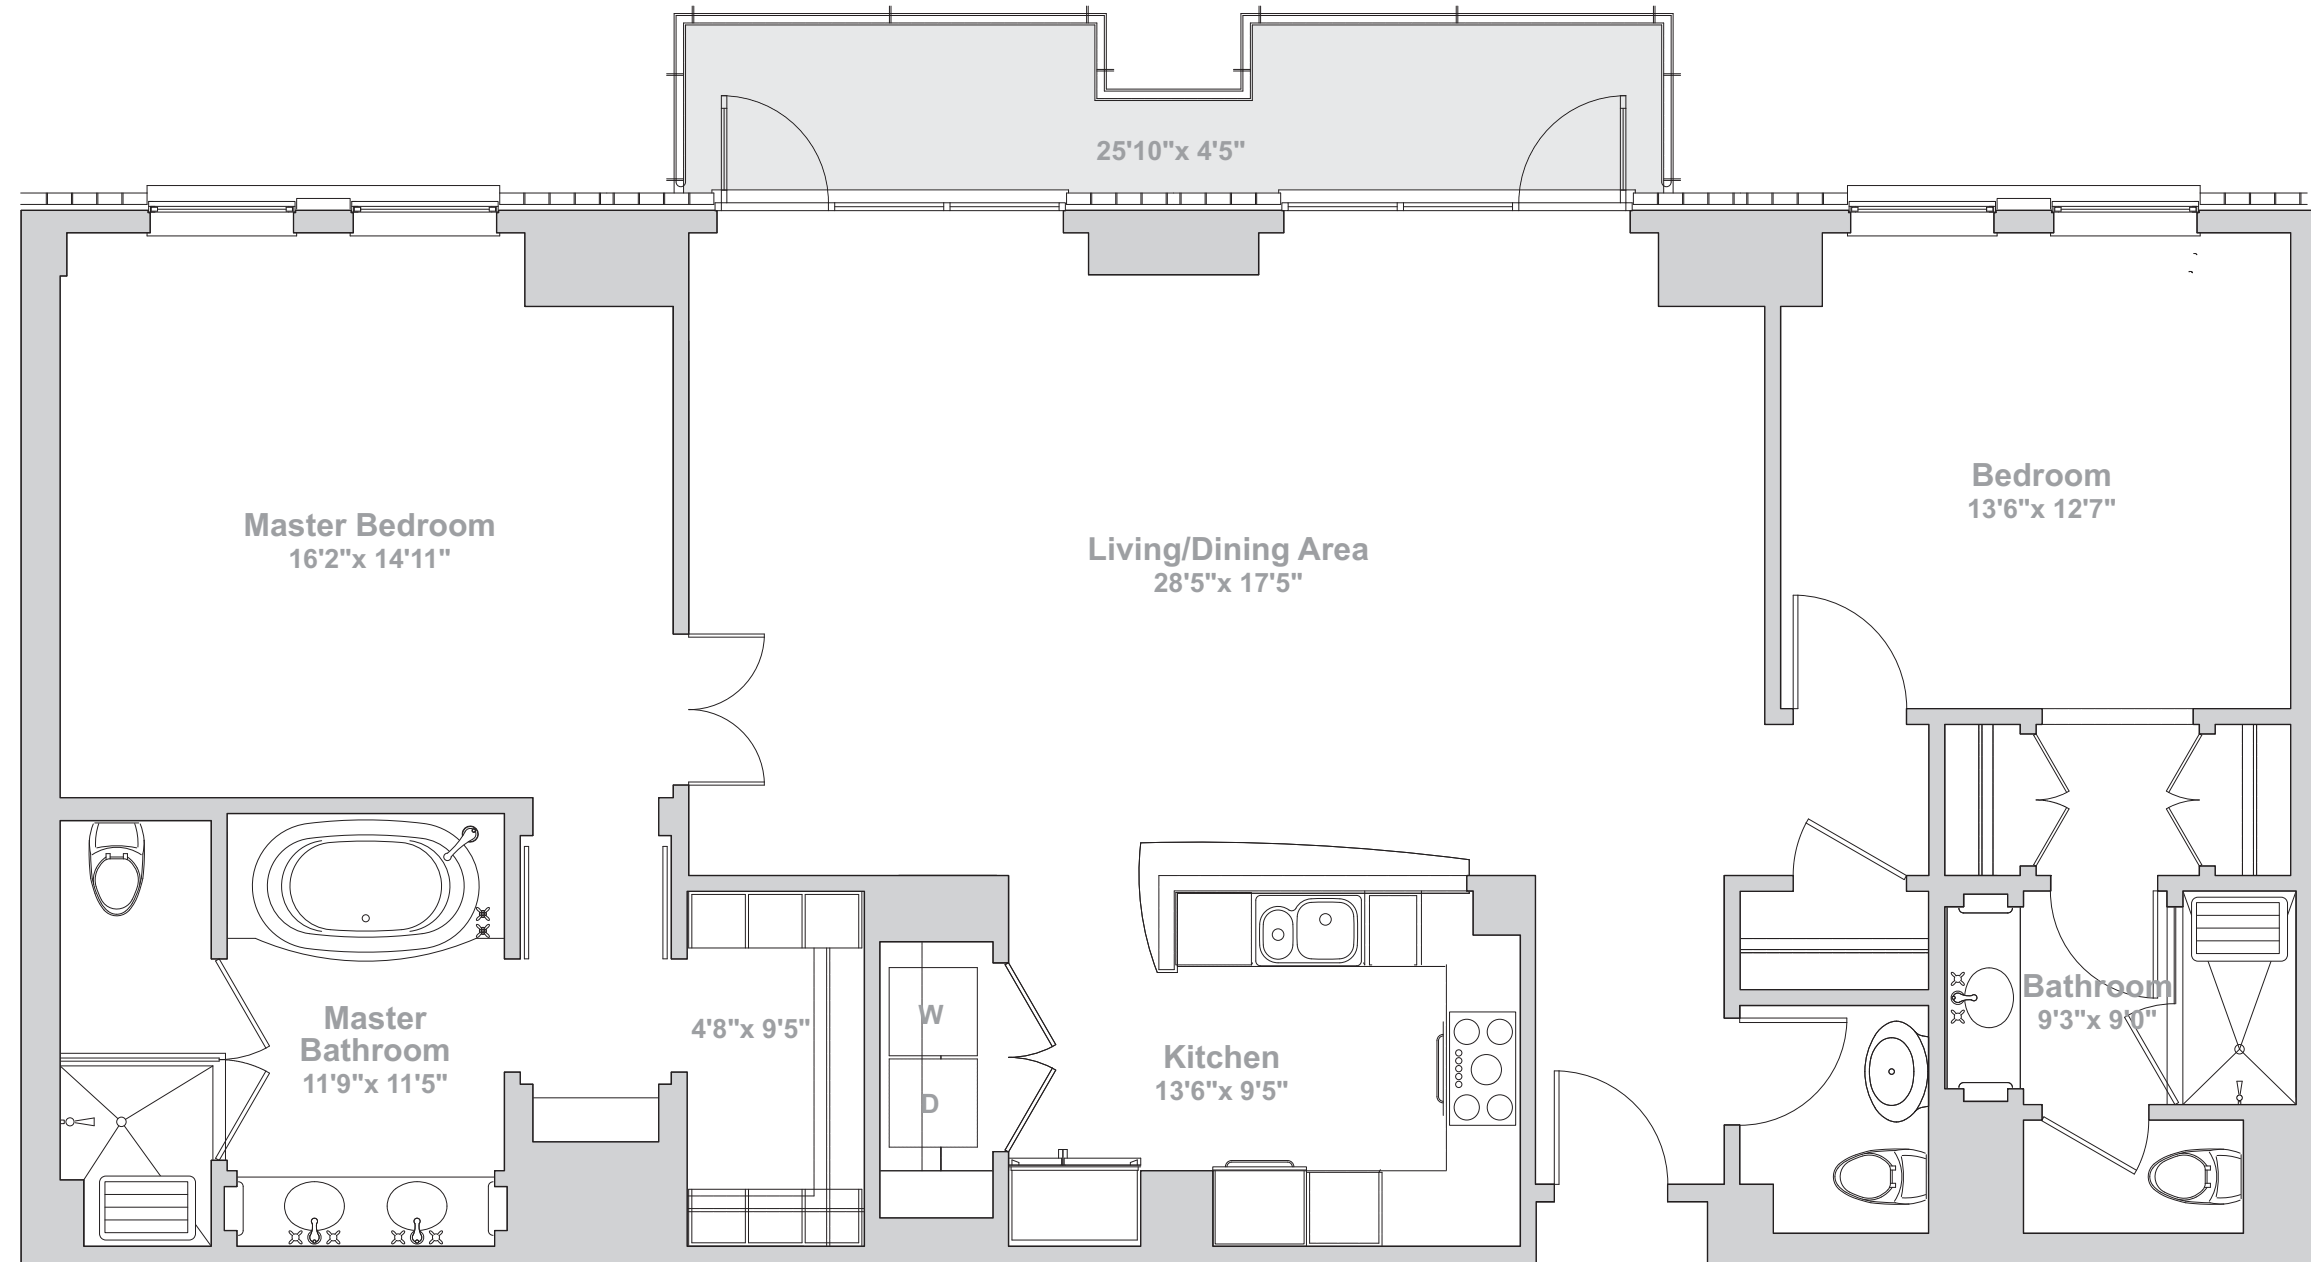

# Building 3 | Floor 4

Residence 3403  
1,625 Sq. Ft.  
2 Bedrooms  
2.5 Bathrooms

Residence 3403

These floorplans are preliminary. All layouts are subject to change and all measurements are approximate and subject to normal construction variances and tolerances. 1/4 inch scale plans available upon request.