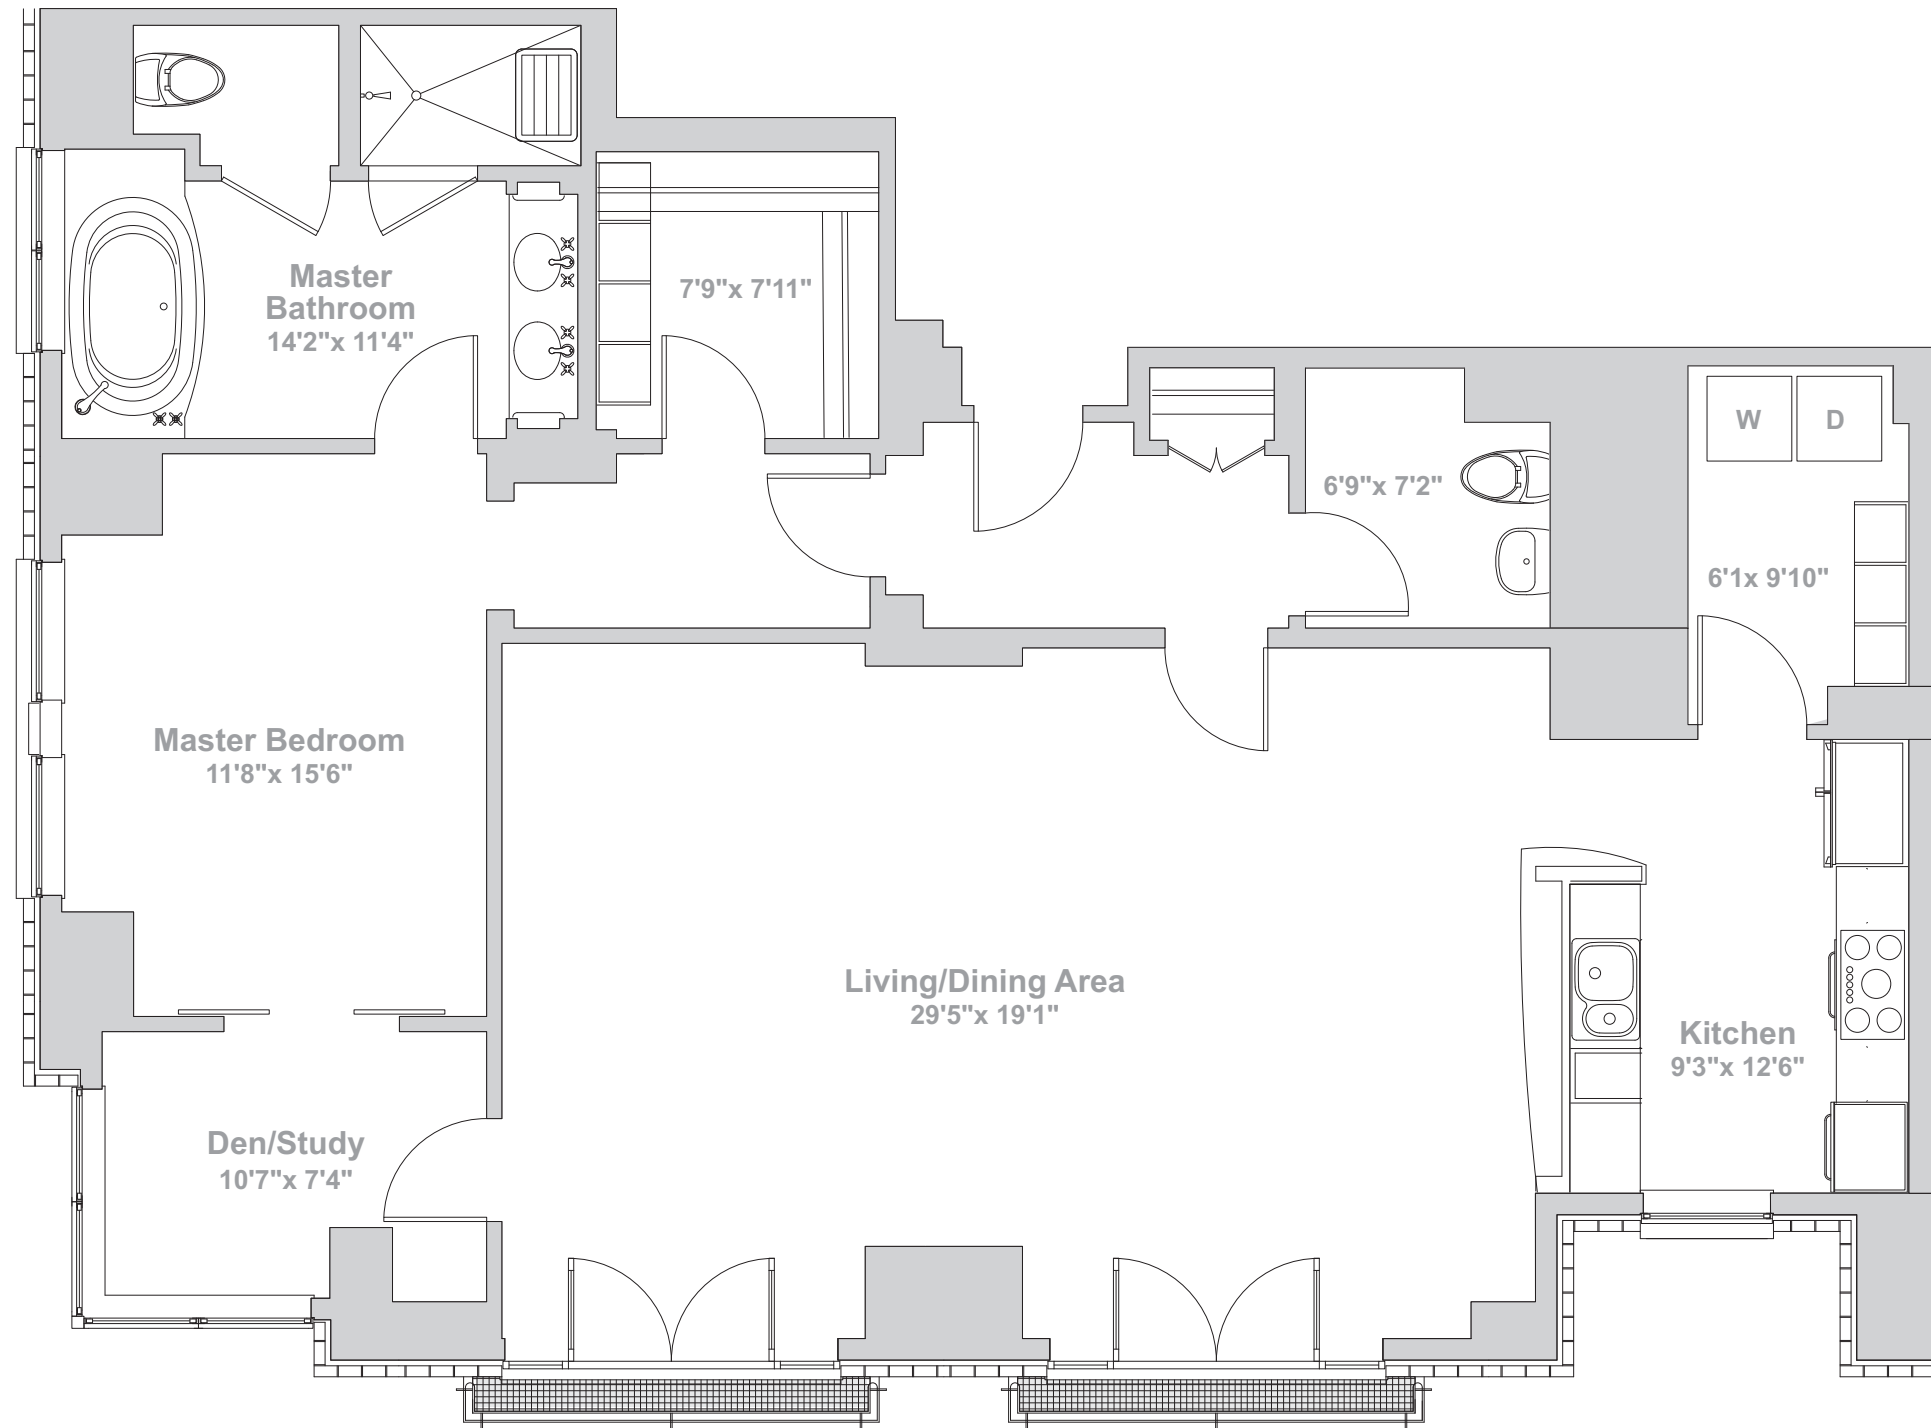

# Building 3 | Floor 4

Residence 3402  
1,484 Sq. Ft.  
1 Bedroom  
1 Den/Study  
1.5 Bathrooms

Residence 3402