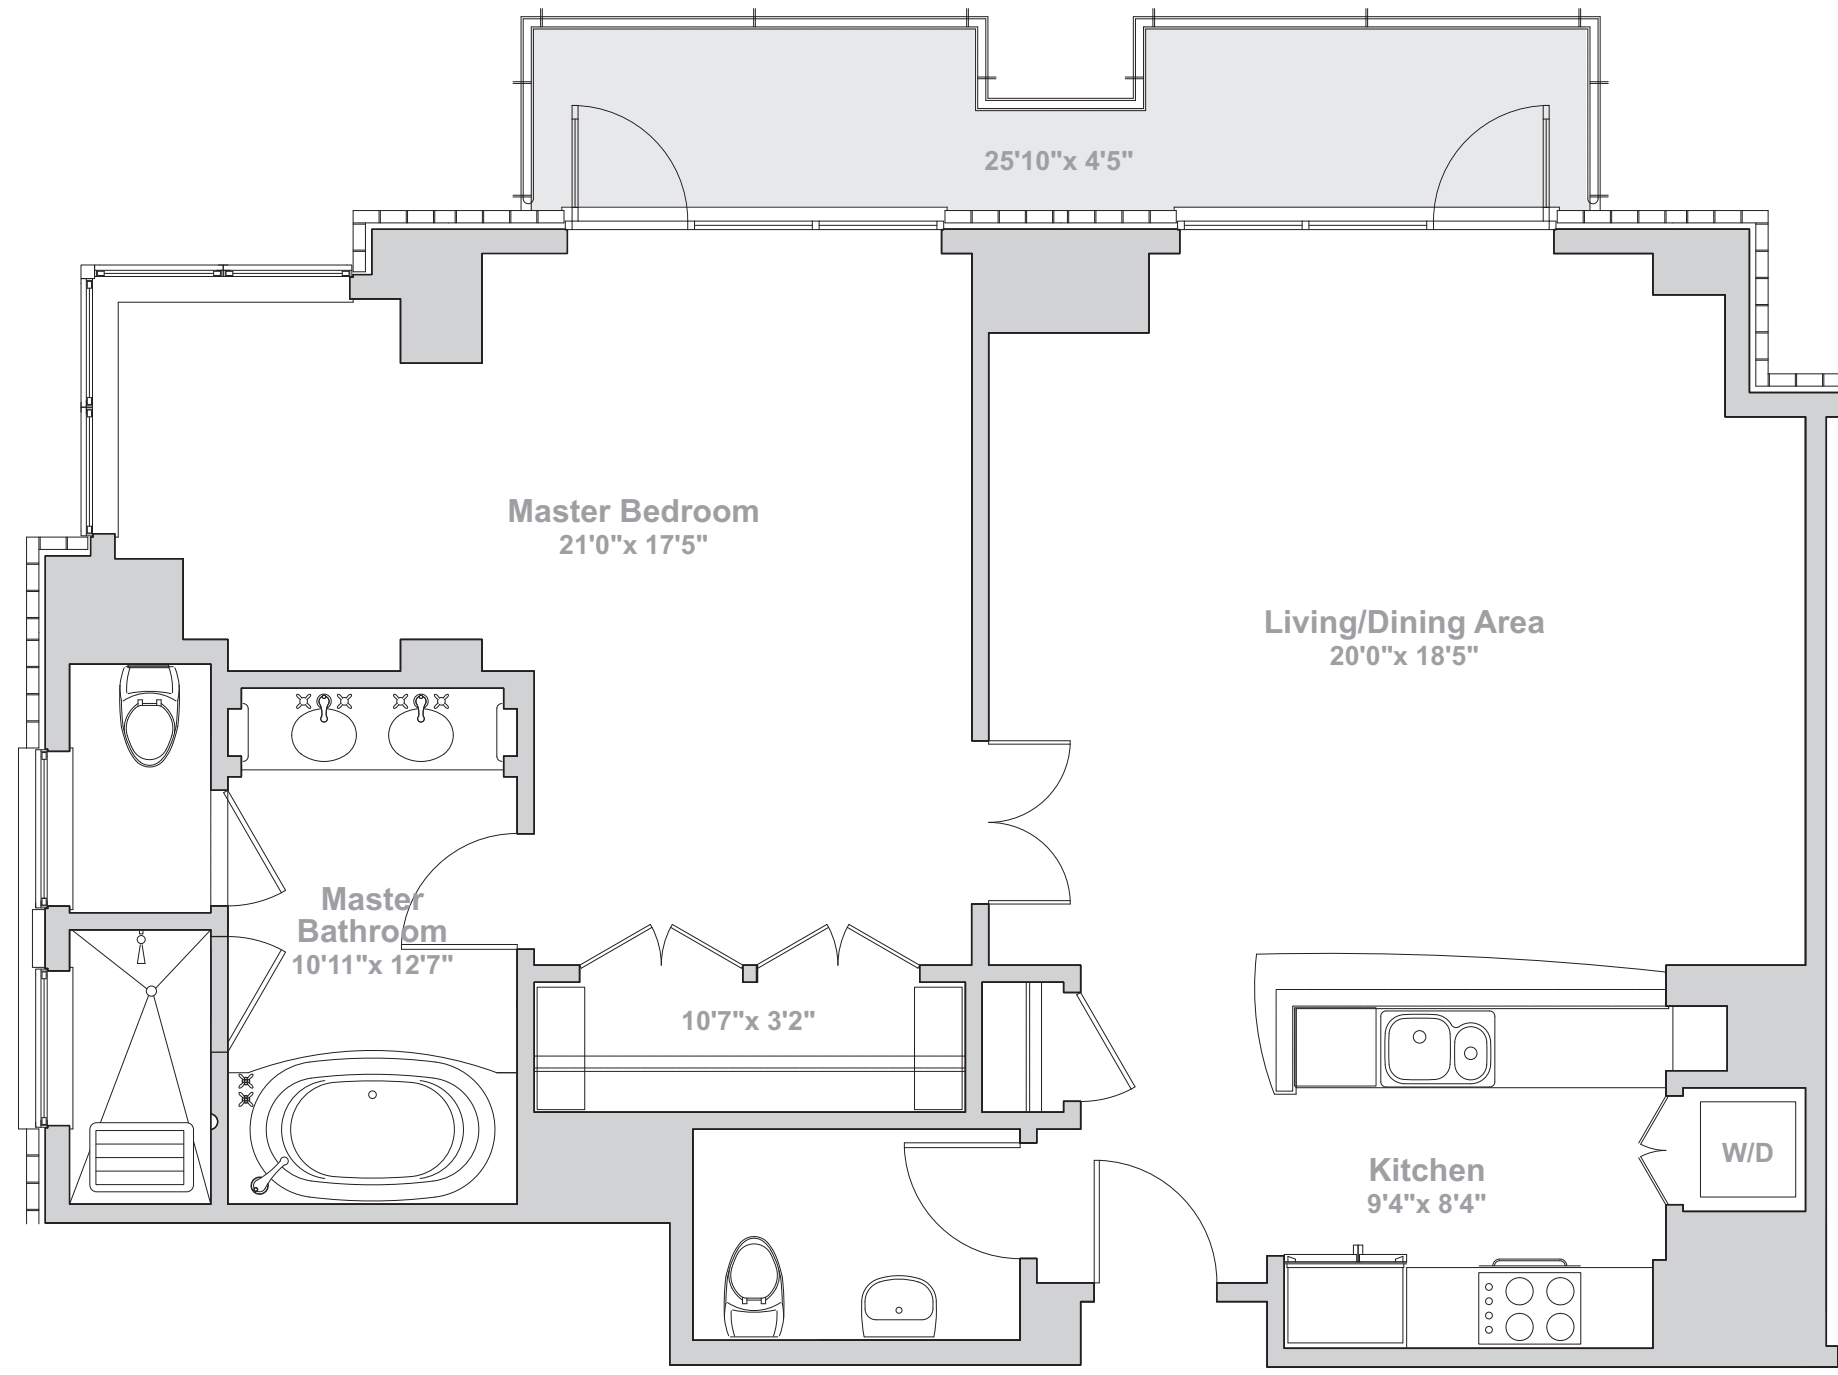

Building 3 | Floor 4

Residence 340I
1,072 Sq. Ft.
1 Bedroom
1.5 Bathrooms

Residence 340I