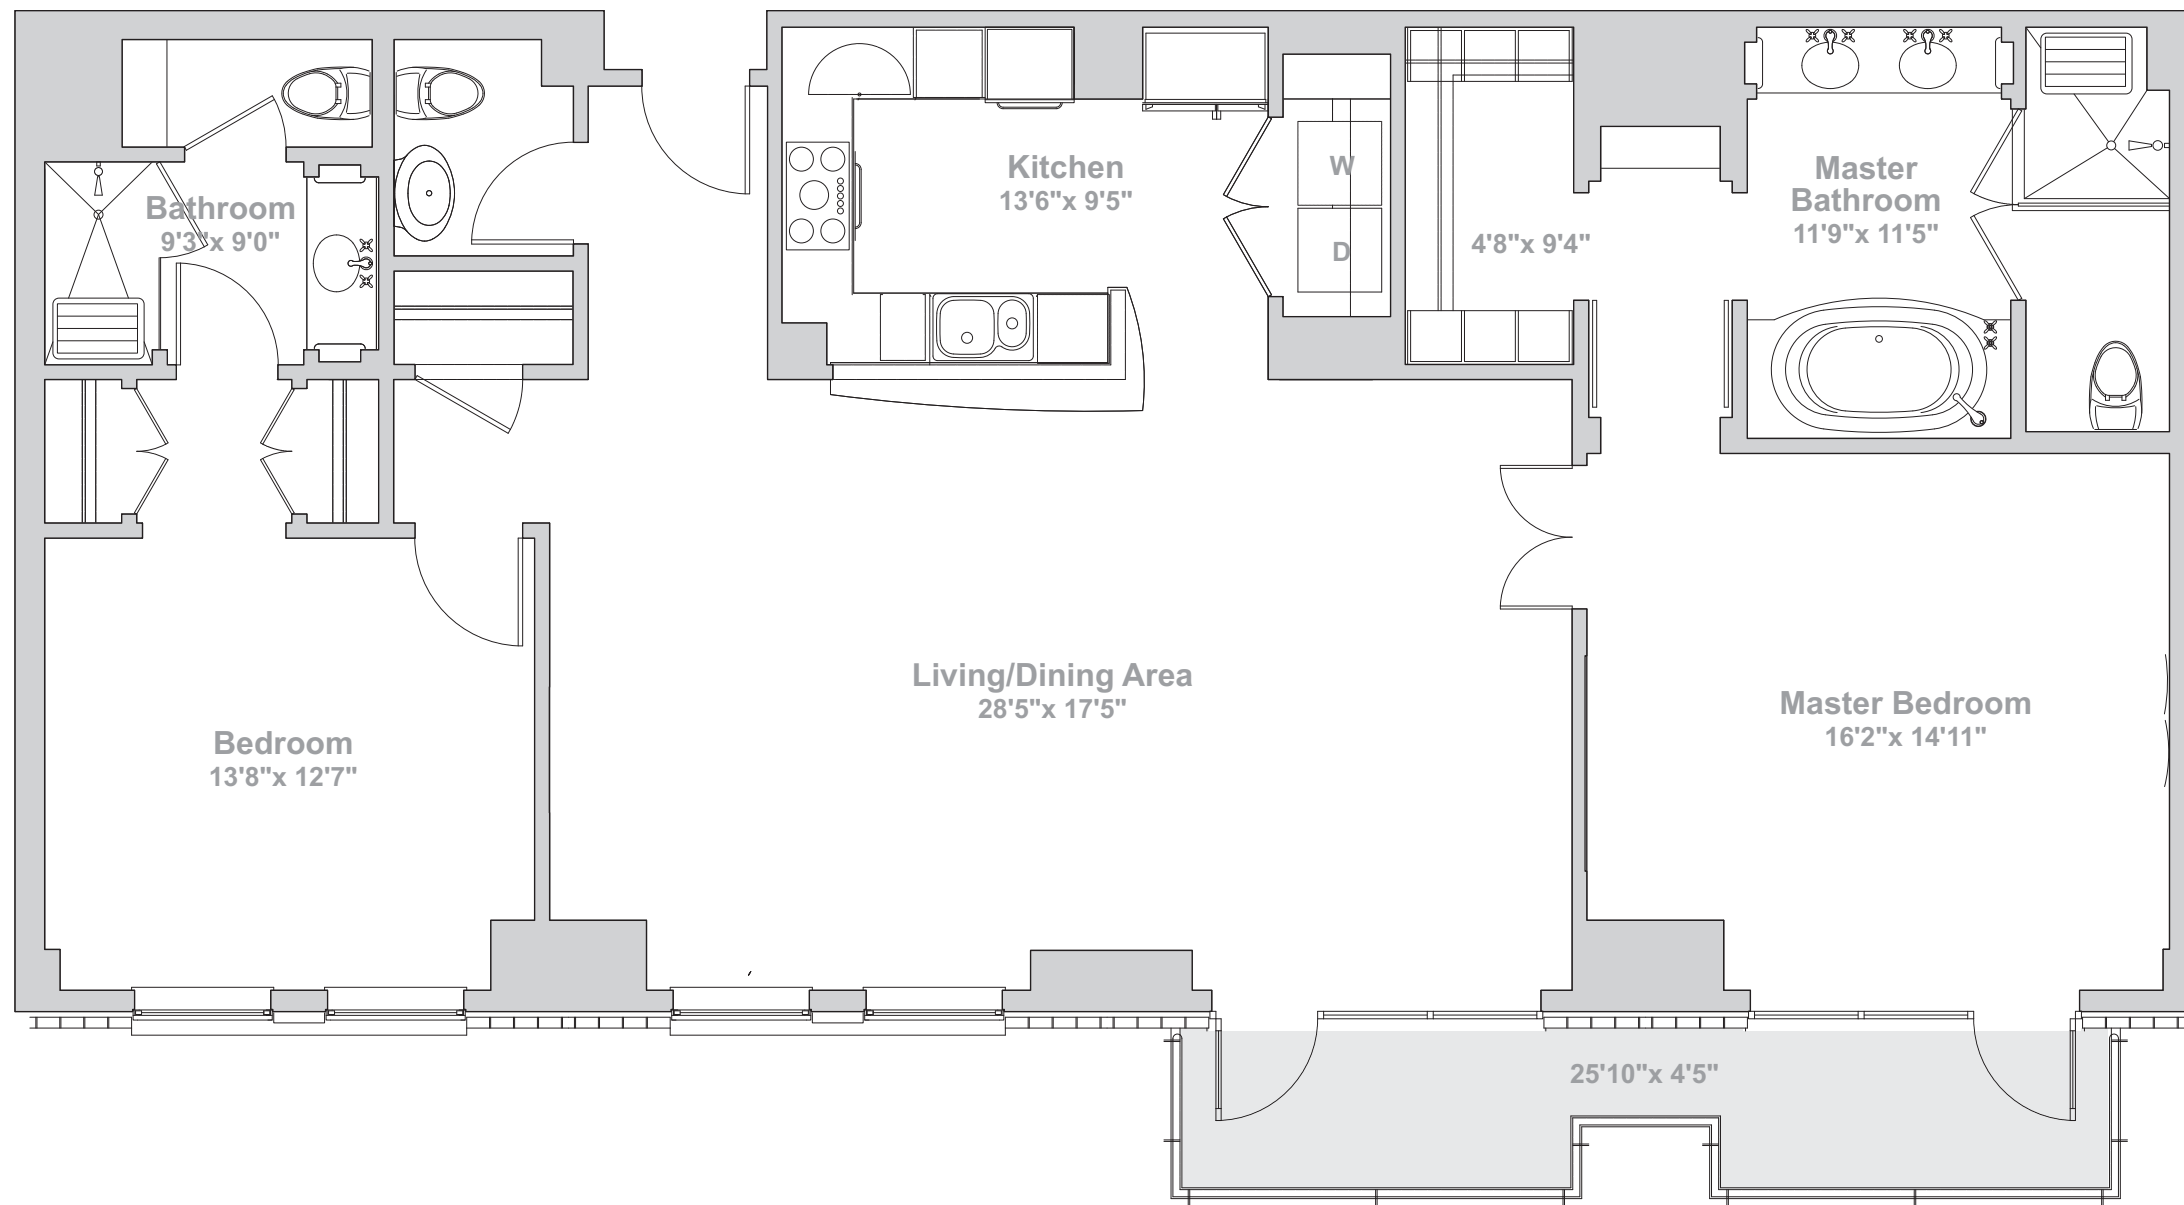

Building 3 | Floor 3

Residence 3308
1,635 Sq. Ft.
2 Bedrooms
2.5 Bathrooms

Residence 3308