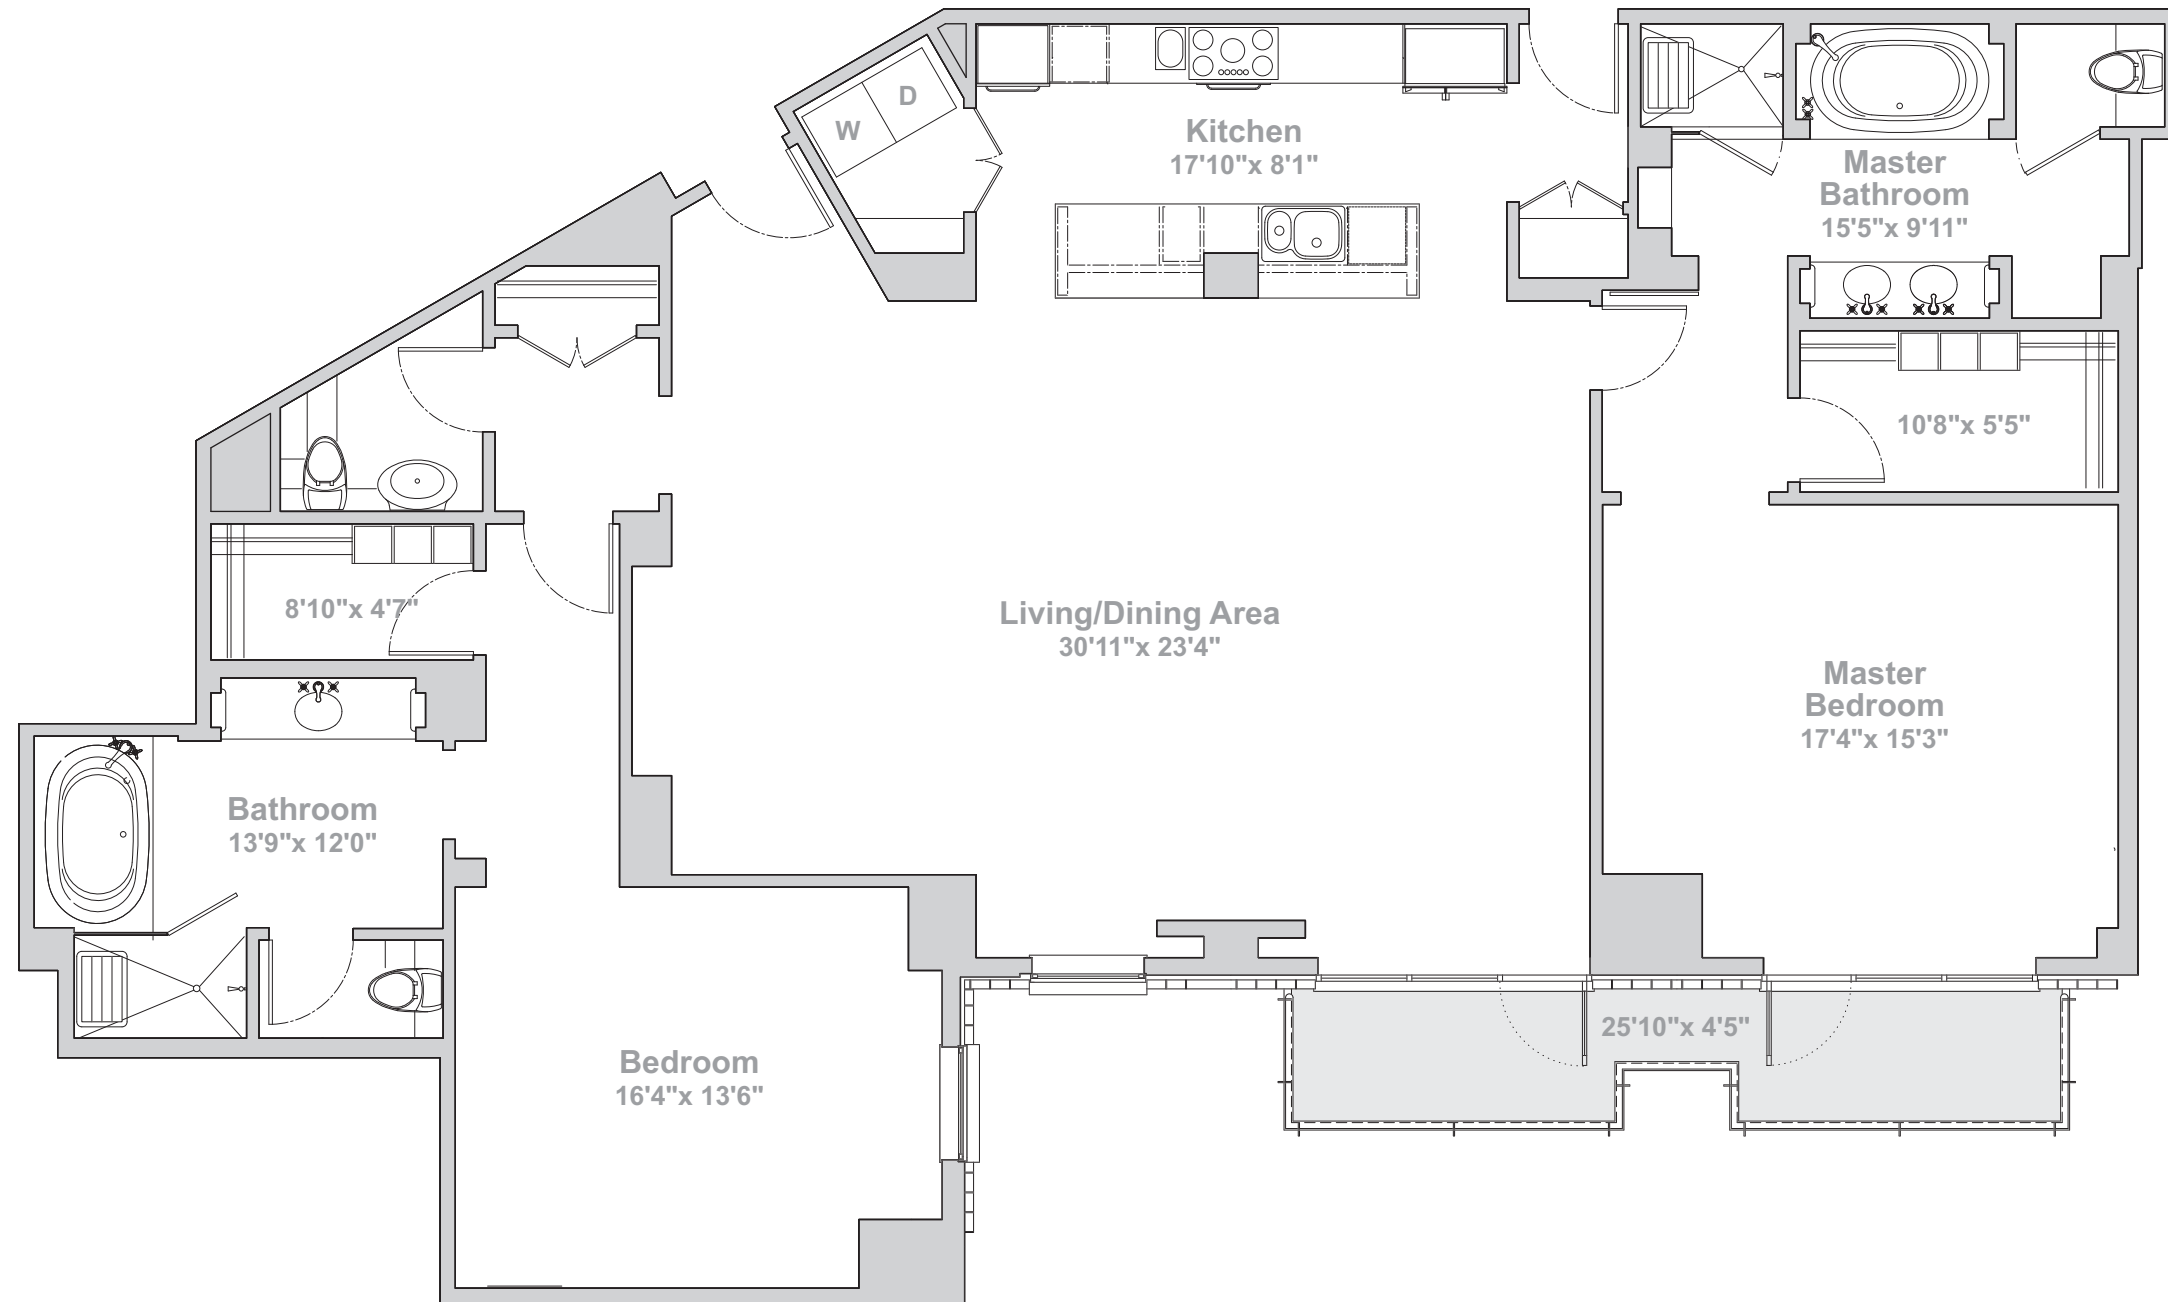

# Building 2 | Floor 5

Residence 2508  
2,162 Sq. Ft.  
2 Bedrooms  
2.5 Bathrooms

Residence 2508