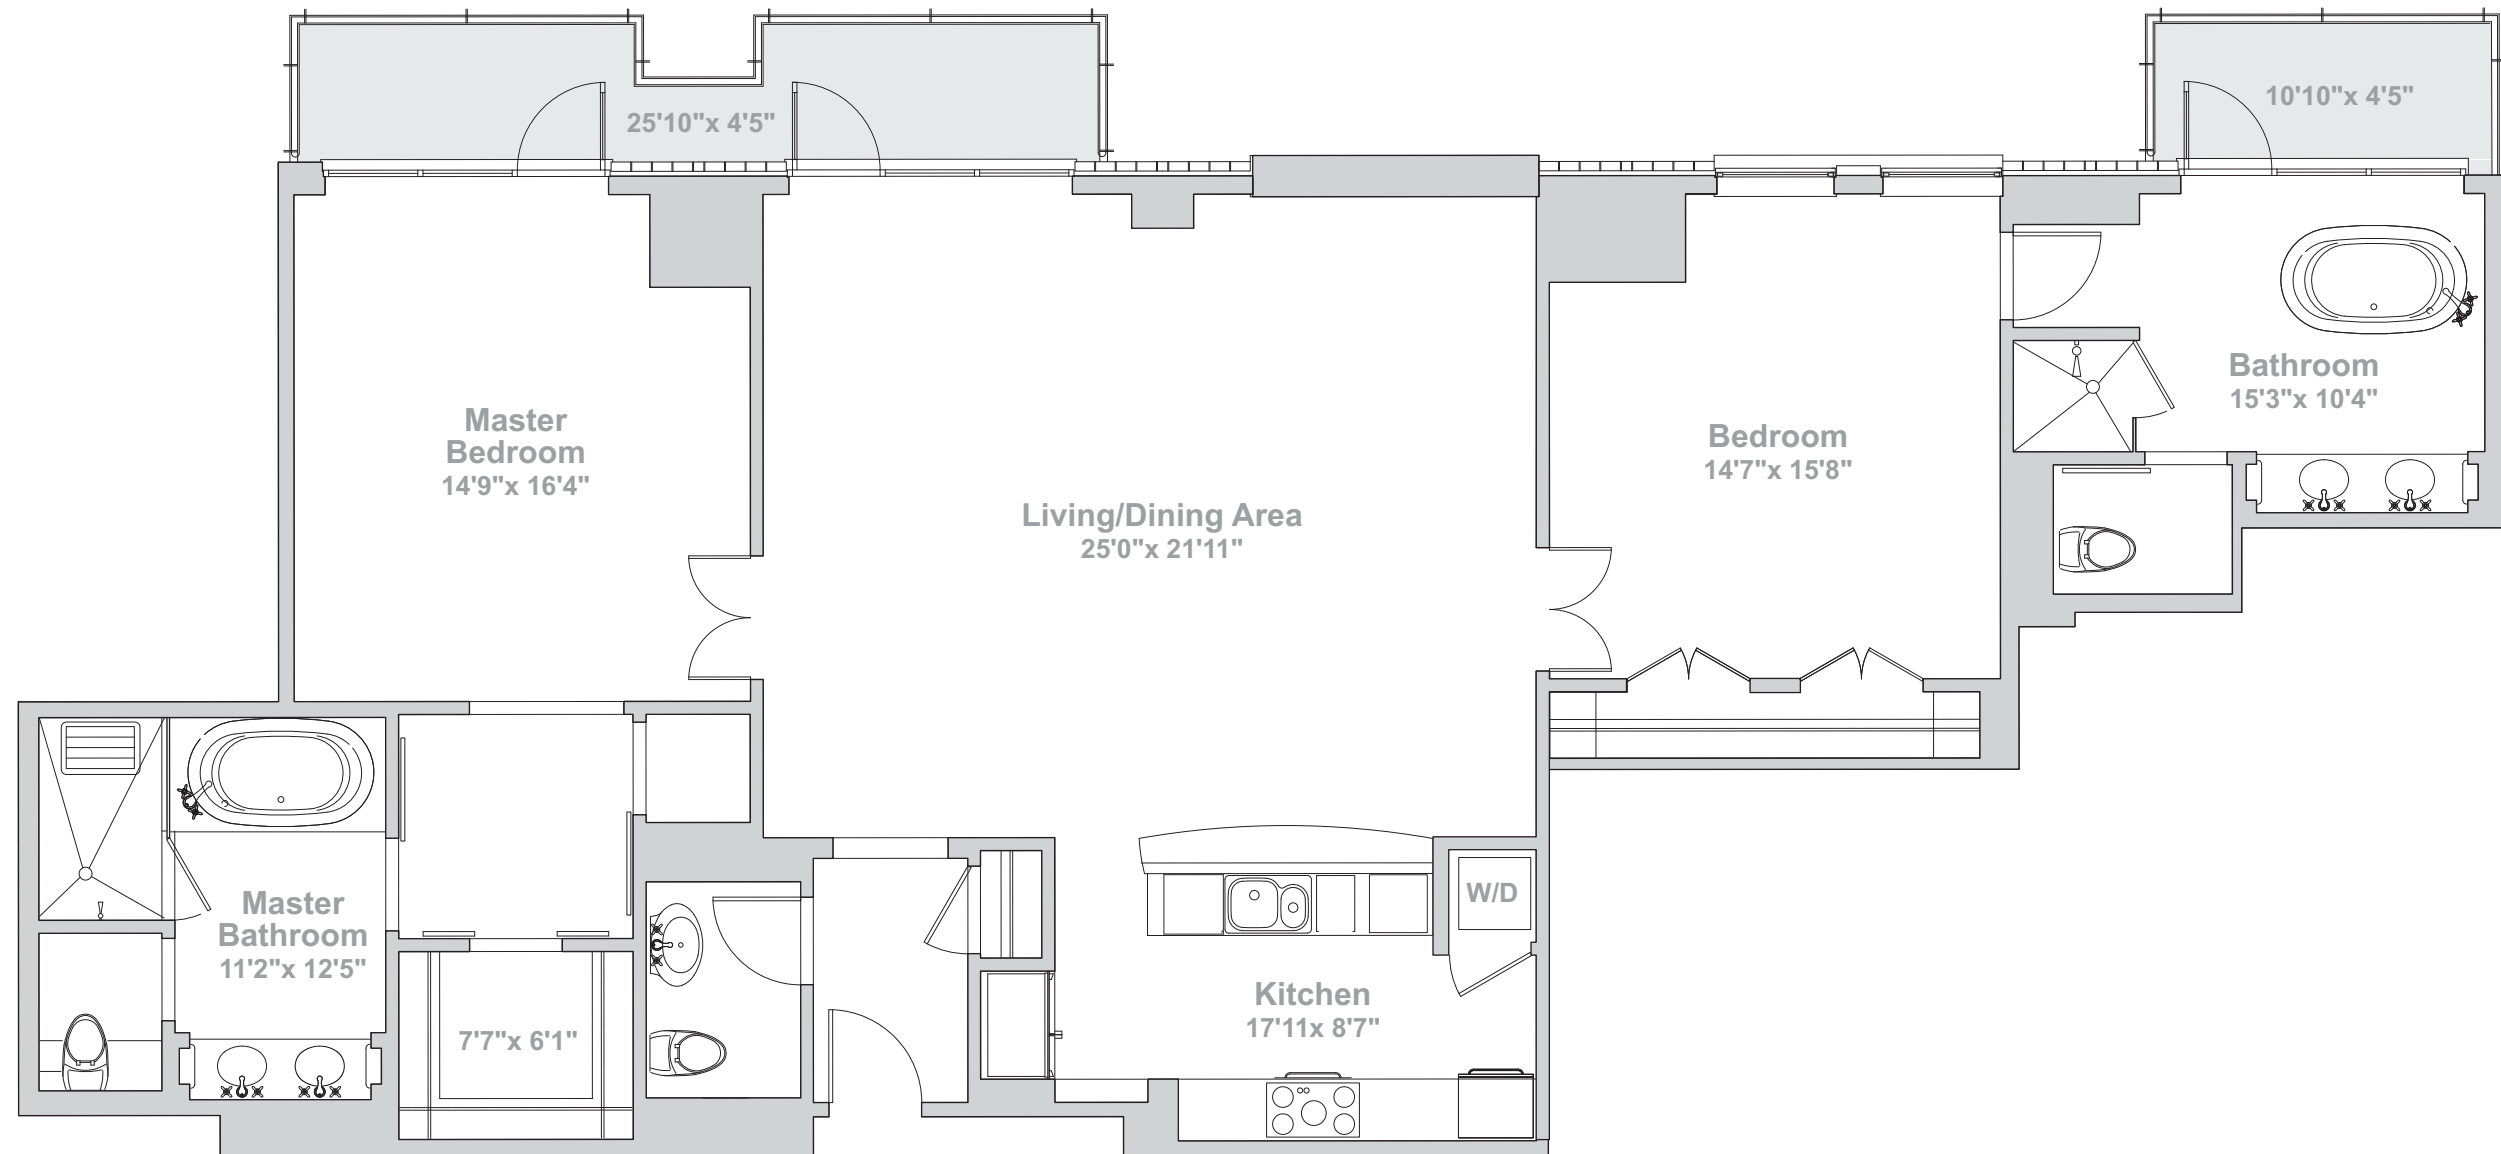

Building 2 | Floor 5

Residence 2504
1,819 Sq. Ft.
2 Bedrooms
2.5 Bathrooms

Residence 2504