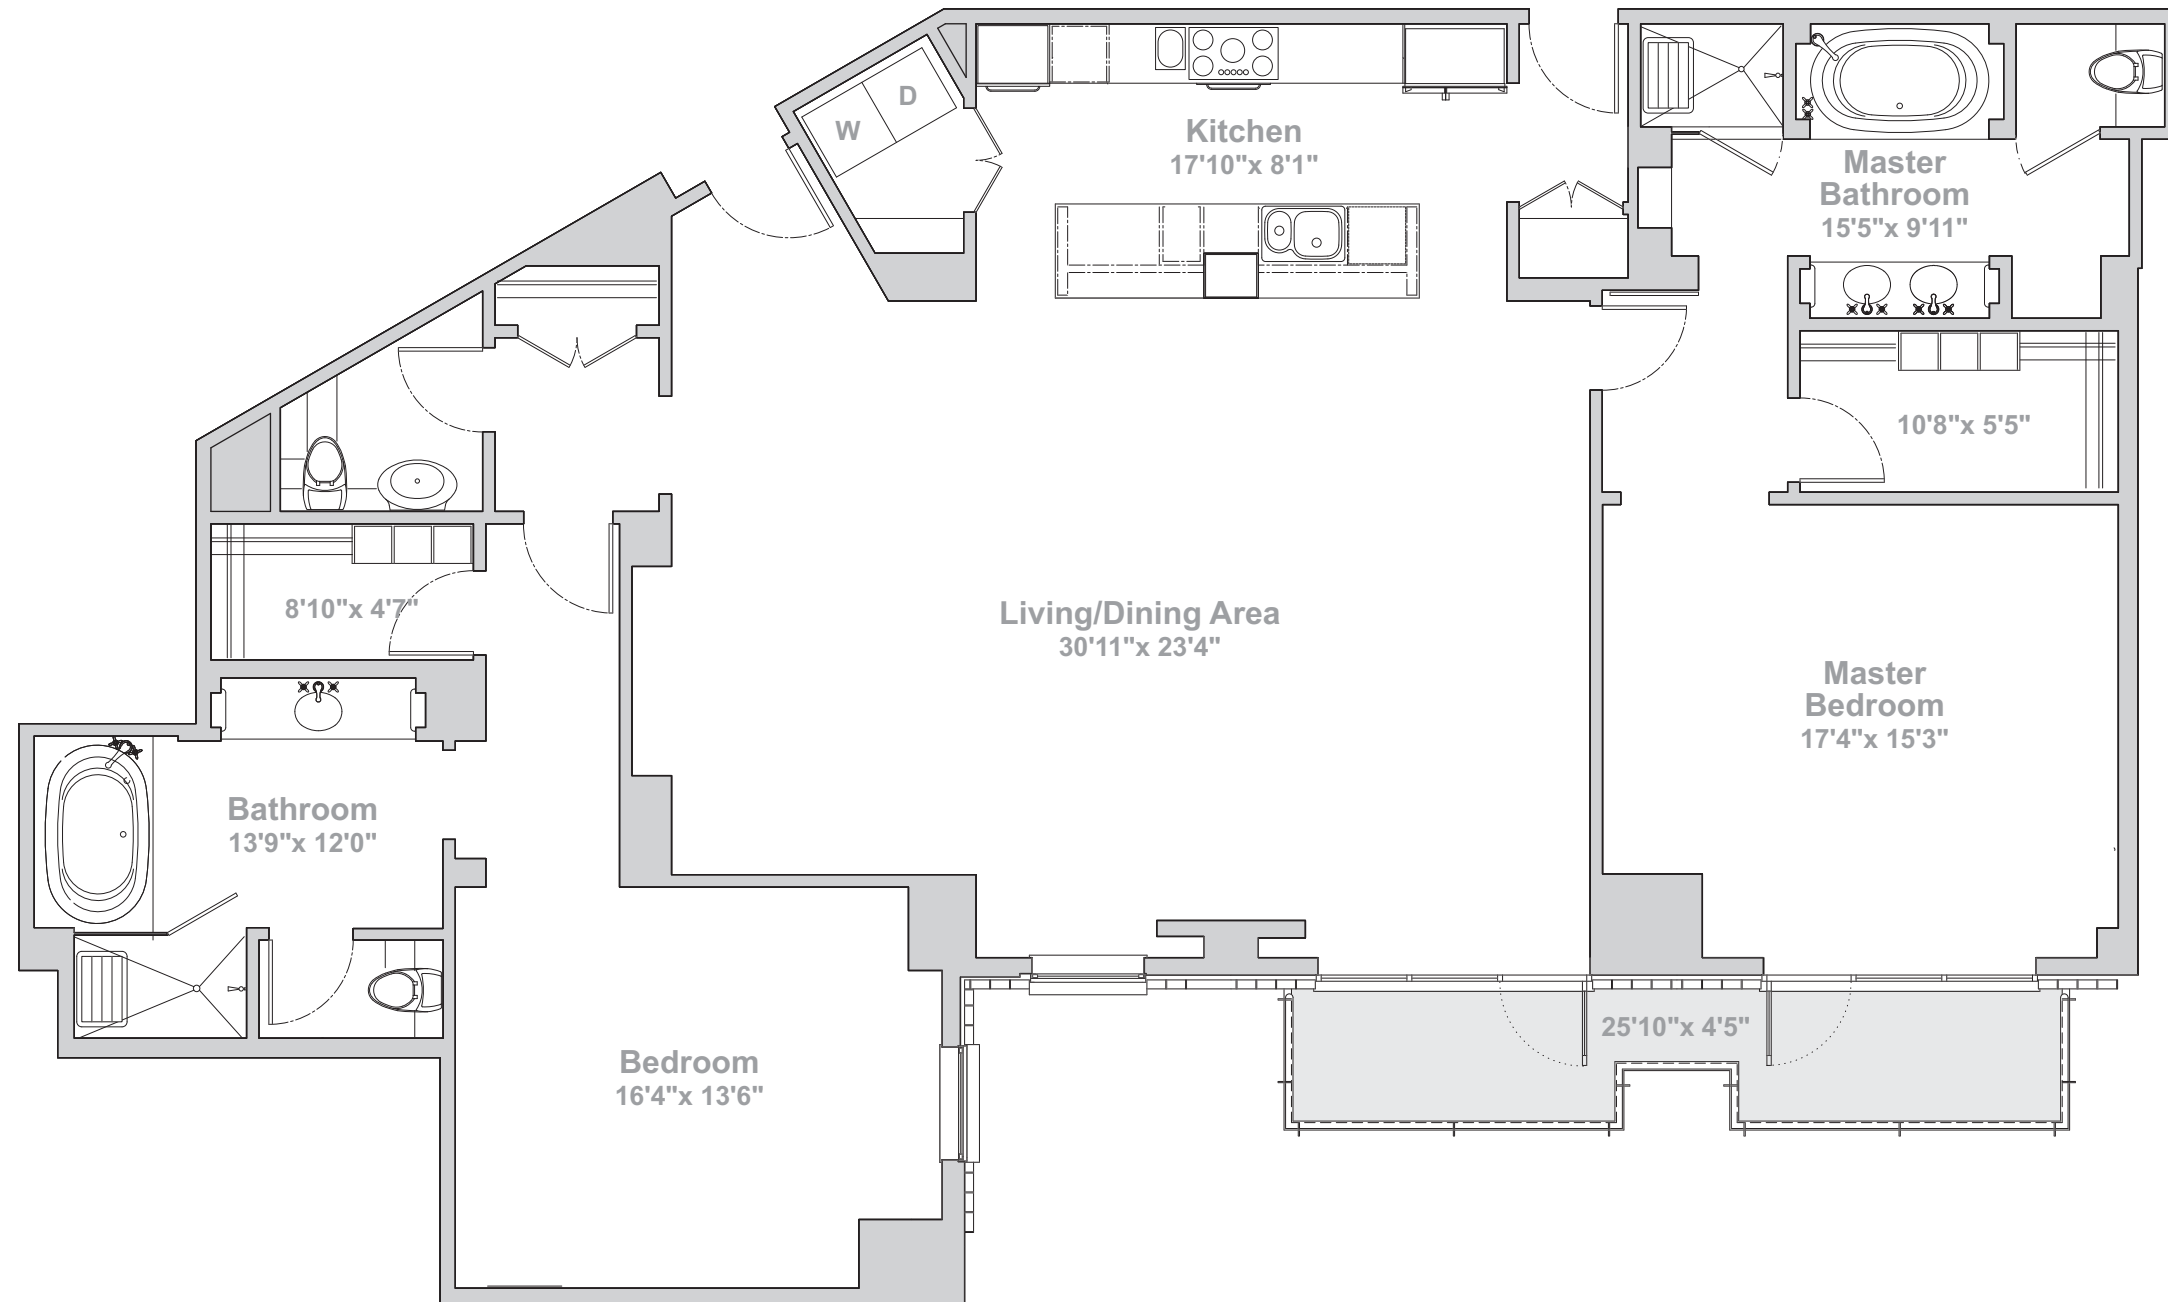

# Building 2 | Floor 4

Residence 2408  
2,163 Sq. Ft.  
2 Bedrooms  
2.5 Bathrooms

Residence 2408