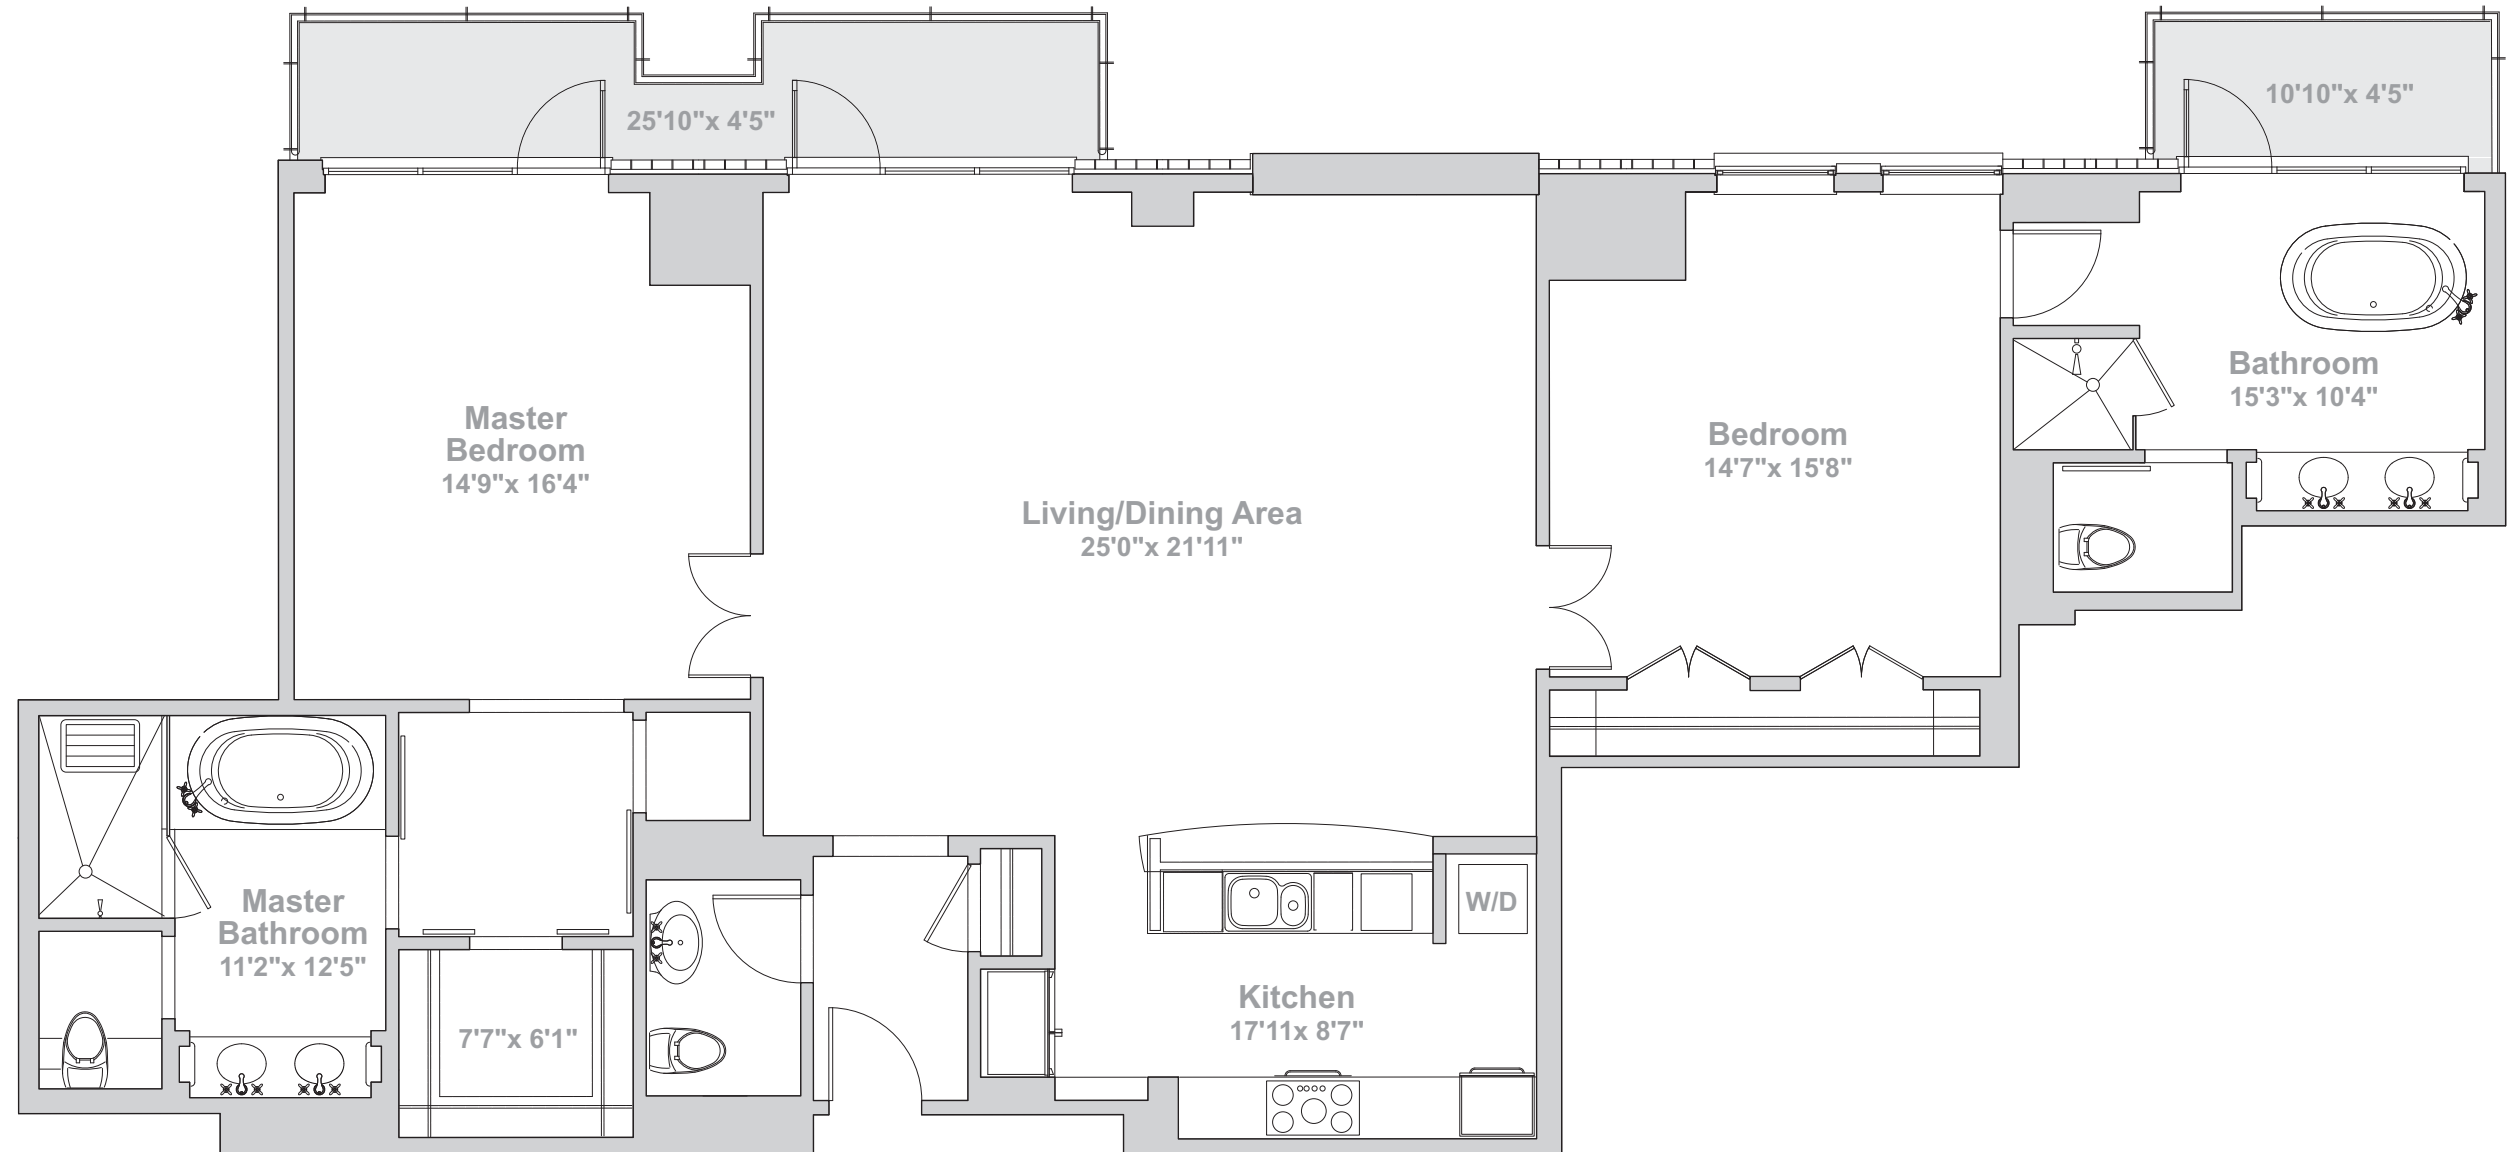

Building 2 | Floor 4

Residence 2404
1,819 Sq. Ft.
2 Bedrooms
2.5 Bathrooms

Residence 2404