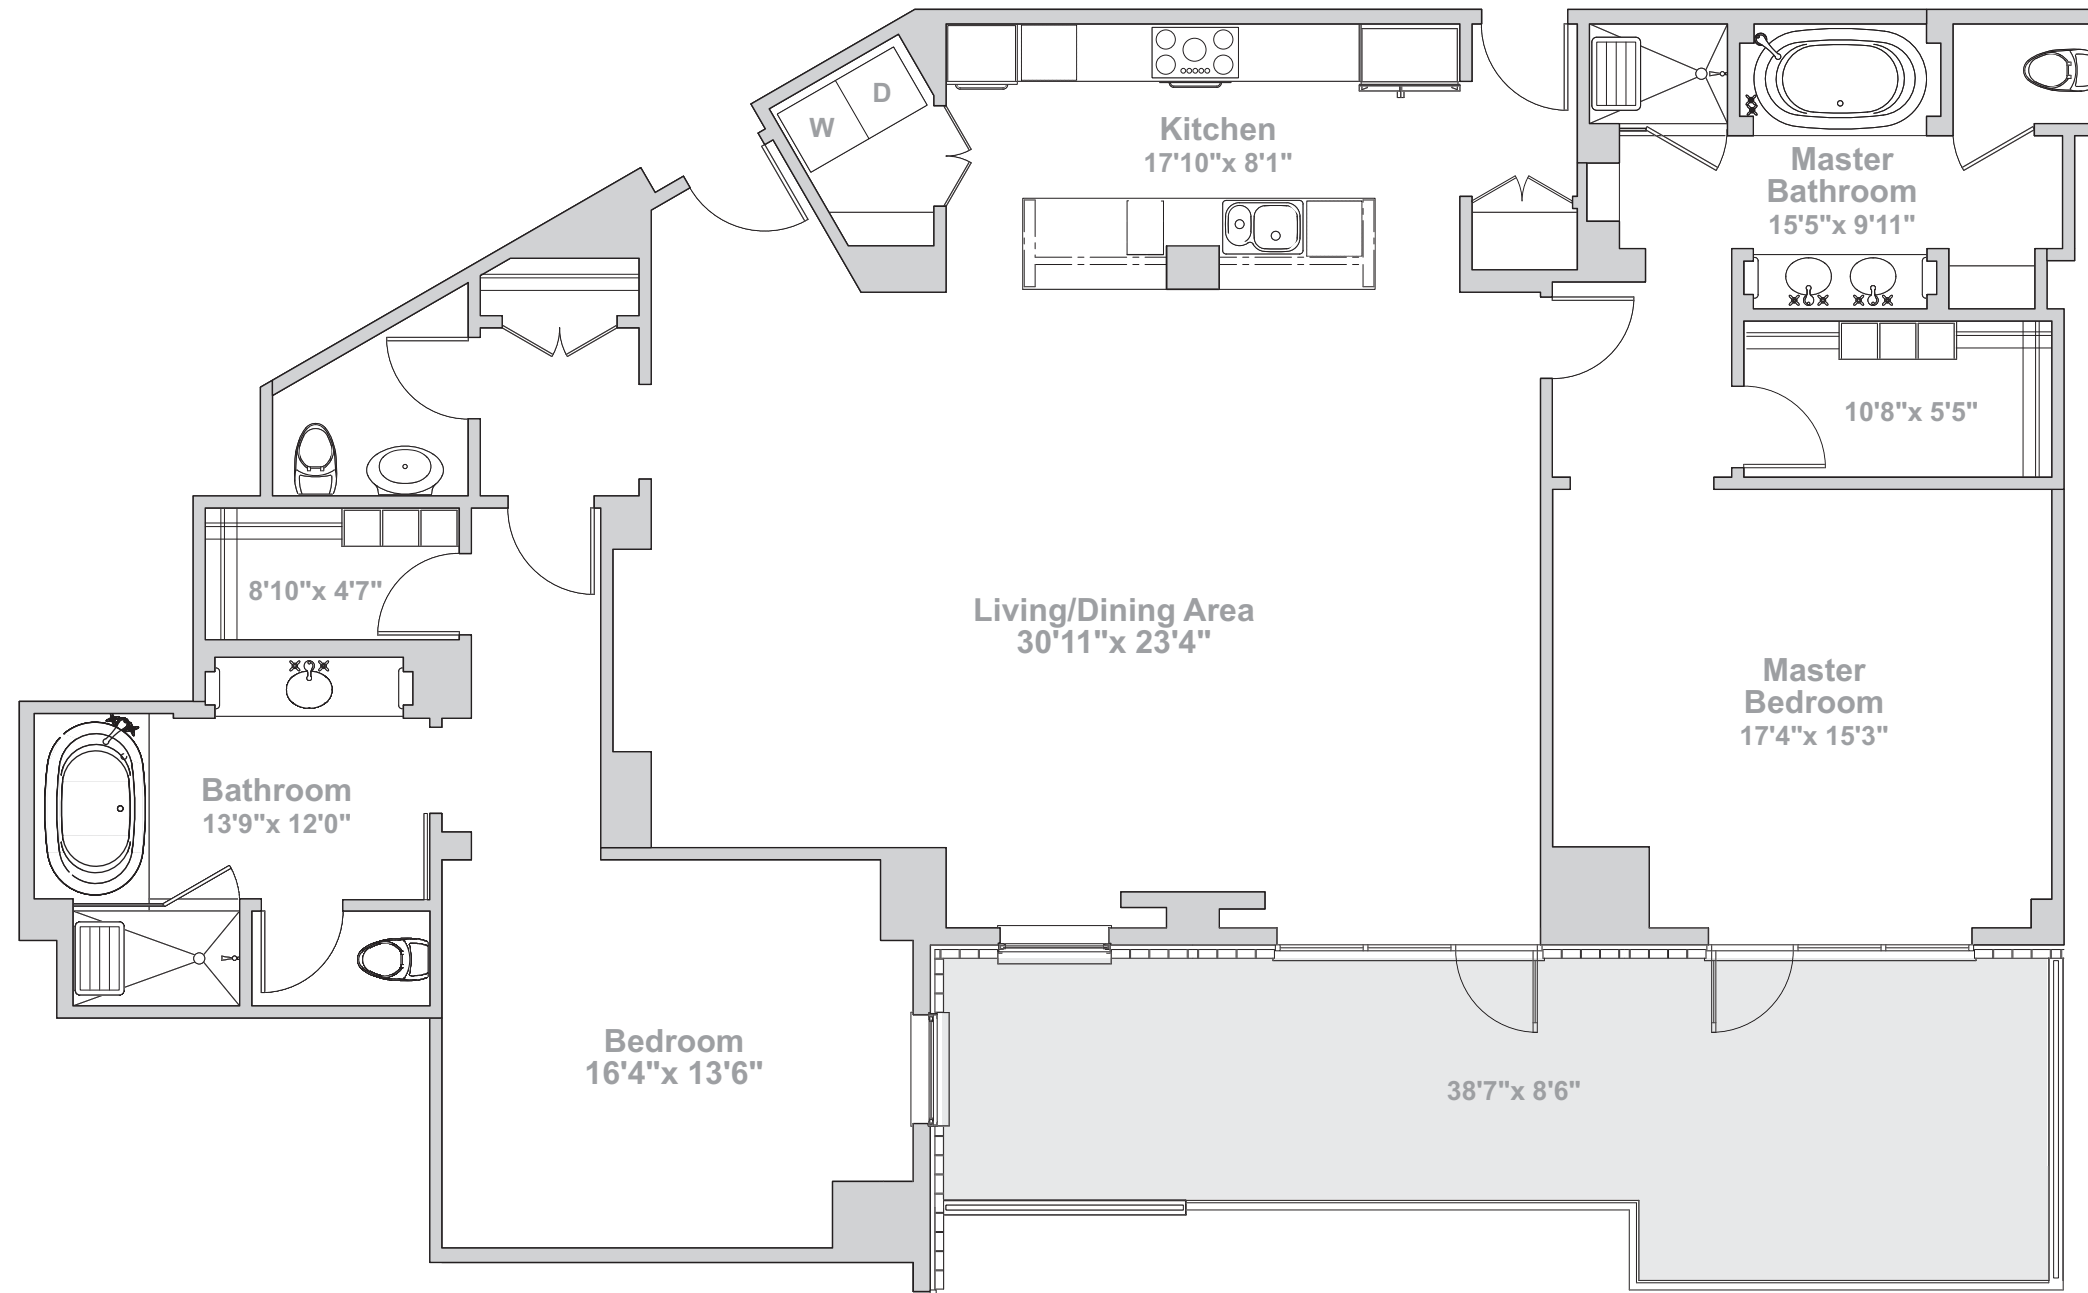

# Building 2 | Floor 3

Residence 2308  
2,162 Sq. Ft.  
2 Bedrooms  
2.5 Bathrooms

Residence 2308