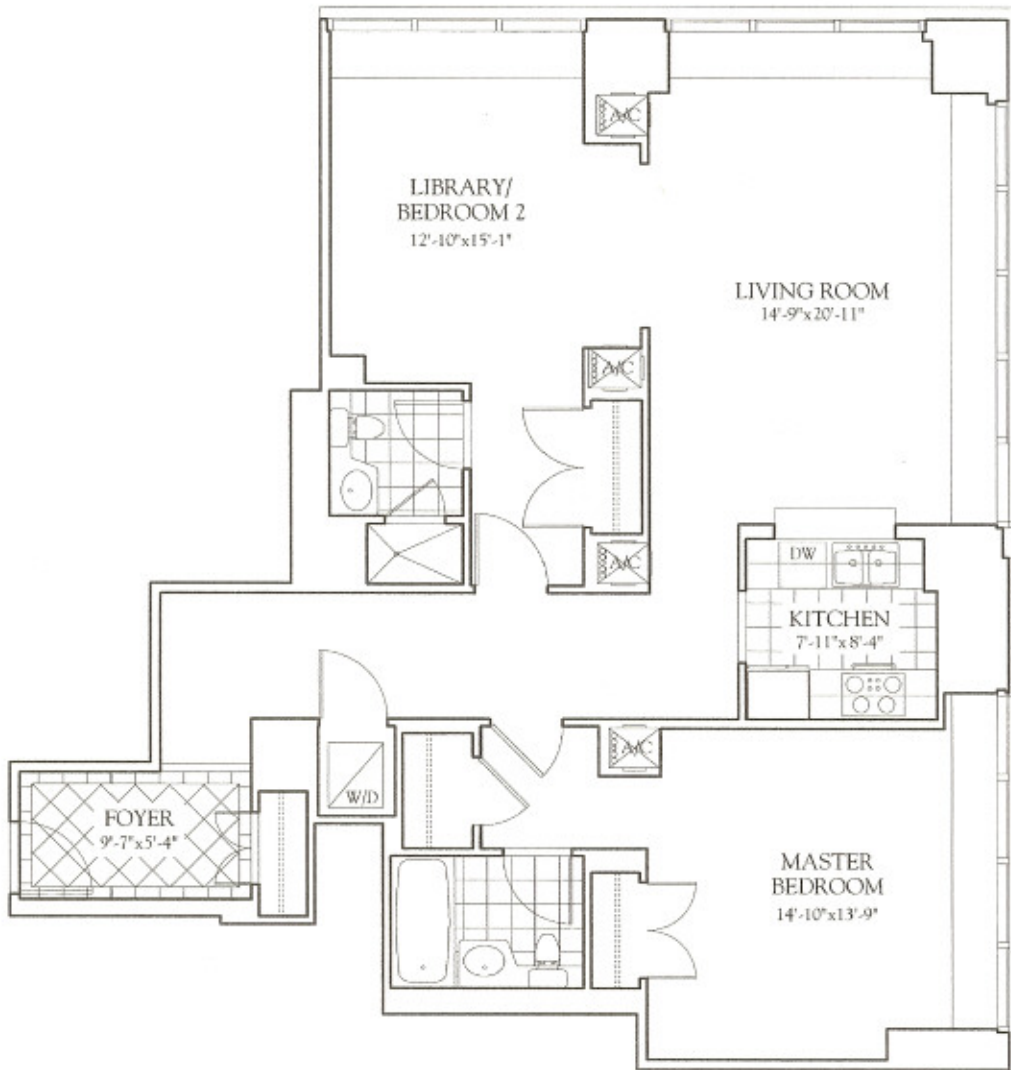

THE RESIDENCES
AT THE RITZ-CARLTON TOWERS

South Building - Residence G

2 BEDROOMS, 2 BATHS

FLOORS 19-36

1,257 SQ. FT. / 117 M²

THE RITZ-CARLTON®
BOSTON COMMON