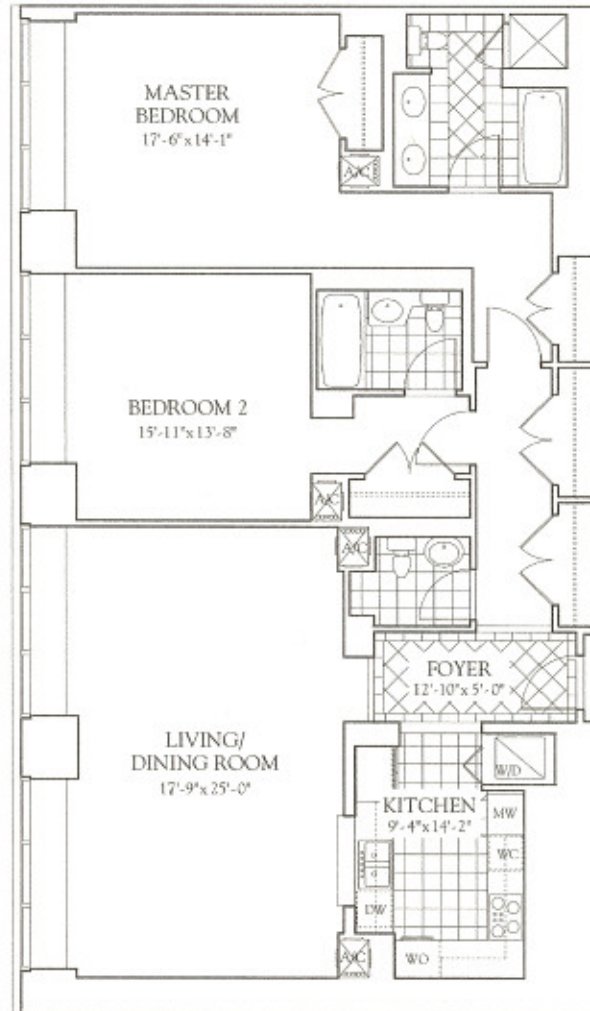

THE RESIDENCES
AT THE RITZ-CARLTON TOWERS

South Building - Residence D

2 BEDROOMS, 2 1/2 BATHS

FLOORS 17-37, PH1

17D - 1,596 SQ. FT. / 148 M²

19-37D - 1,596 SQ. FT. / 148 M²

18D - 1,600 SQ. FT. / 149 M²

PH1D - 1,597 SQ. FT. / 149 M²

THE RITZ-CARLTON®
BOSTON COMMON