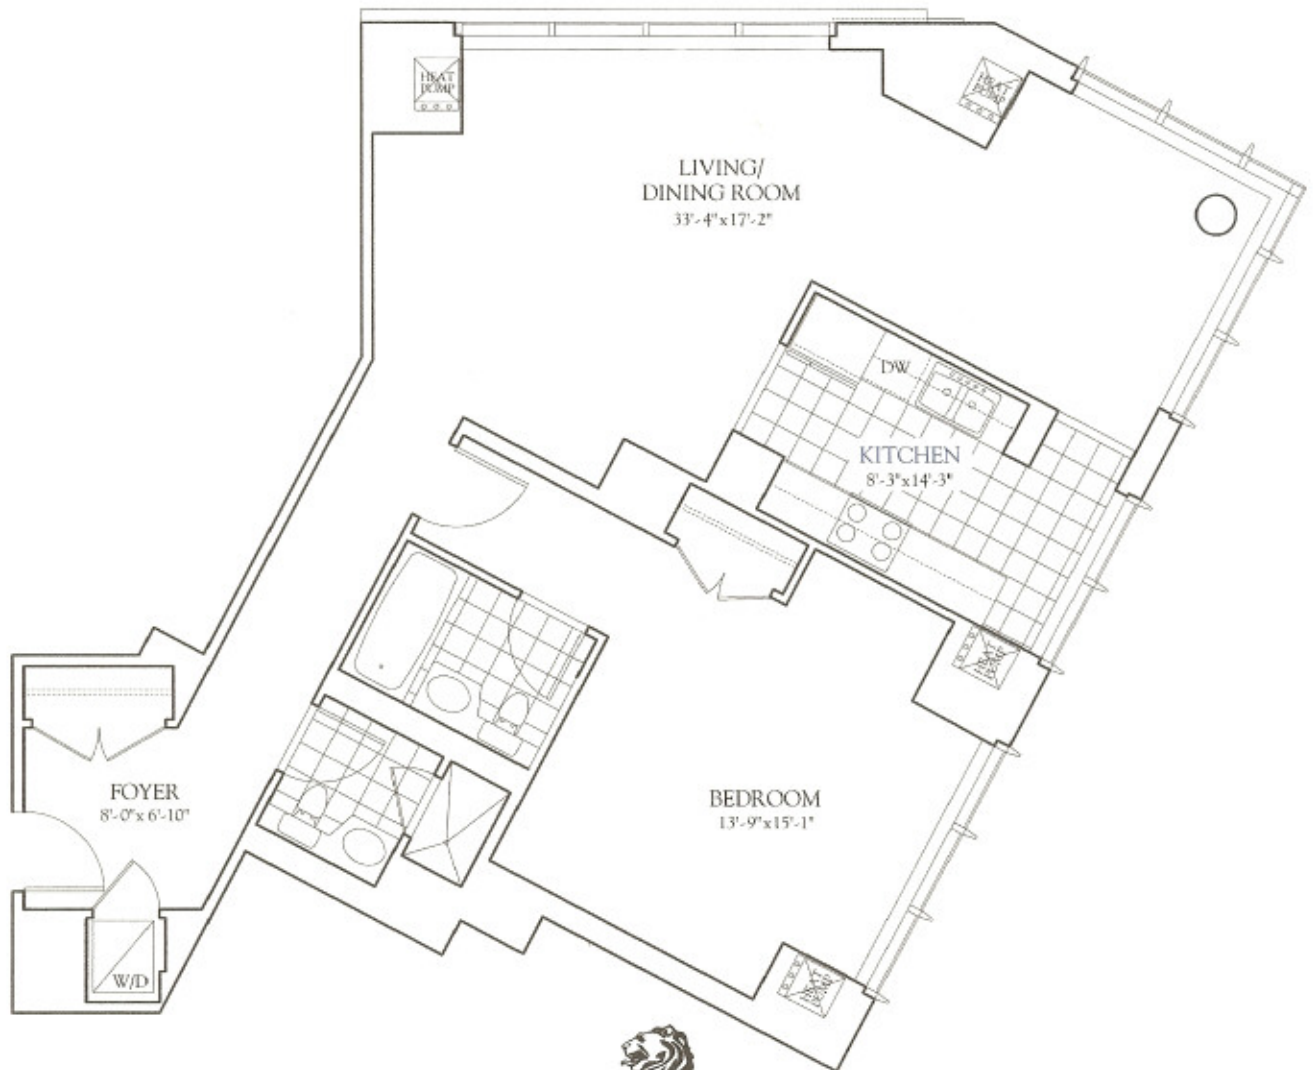

THE RESIDENCES
AT THE RITZ-CARLTON TOWERS

North Building - Residence F

1 BEDROOM, 2 BATHS
FLOORS 10-18

10-12F - 1,085 SQ. FT. / 101 M²

15F - 1,086 SQ. FT. / 101 M²

14F - 1,084 SQ. FT. / 101 M²

16-18F - 1,087 SQ. FT. / 101 M²

THE RITZ-CARLTON®
BOSTON COMMON