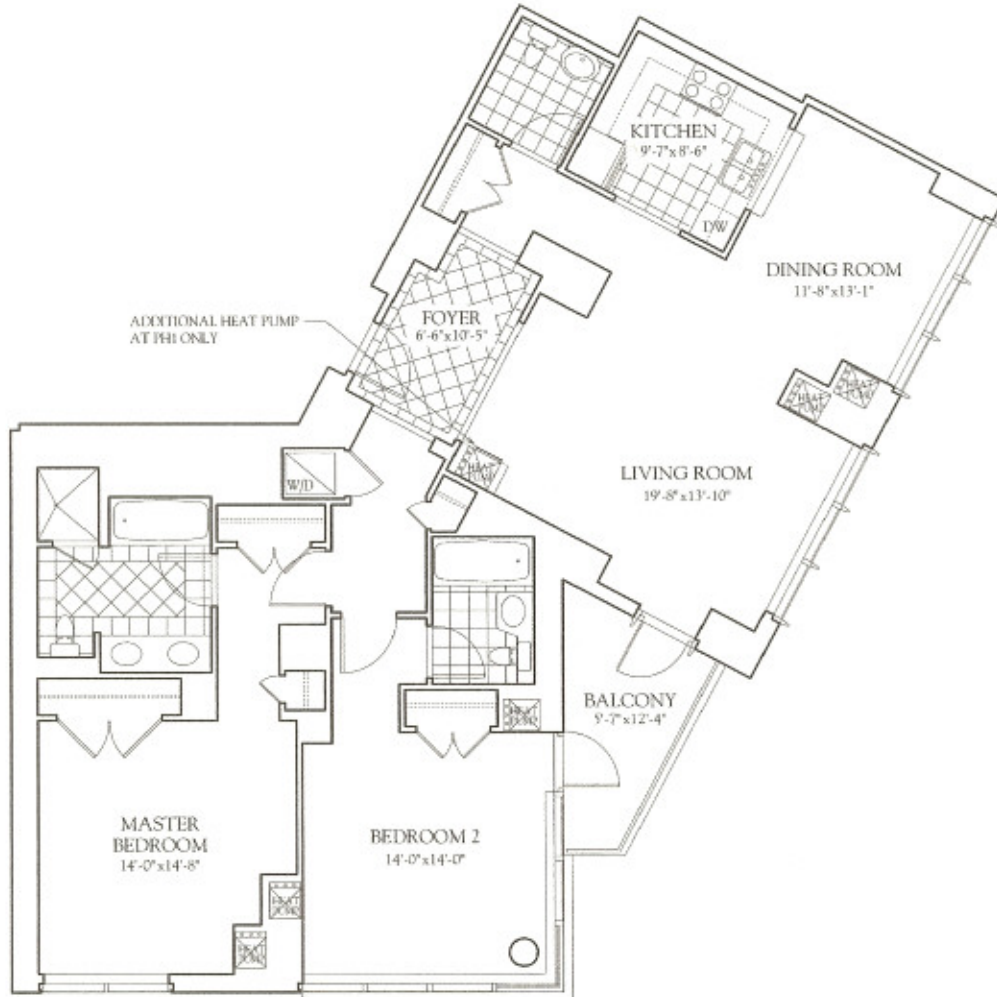

THE RESIDENCES  
AT THE RITZ-CARLTON TOWERS

*North Building - Residence C*

2 BEDROOMS, 2 1/2 BATHS,  
FORMAL DINING ROOM, AND BALCONY  
FLOORS 19-35, PH1  
1,504 SQ. FT. / 140 M<sup>2</sup>

THE RITZ-CARLTON®  
BOSTON COMMON