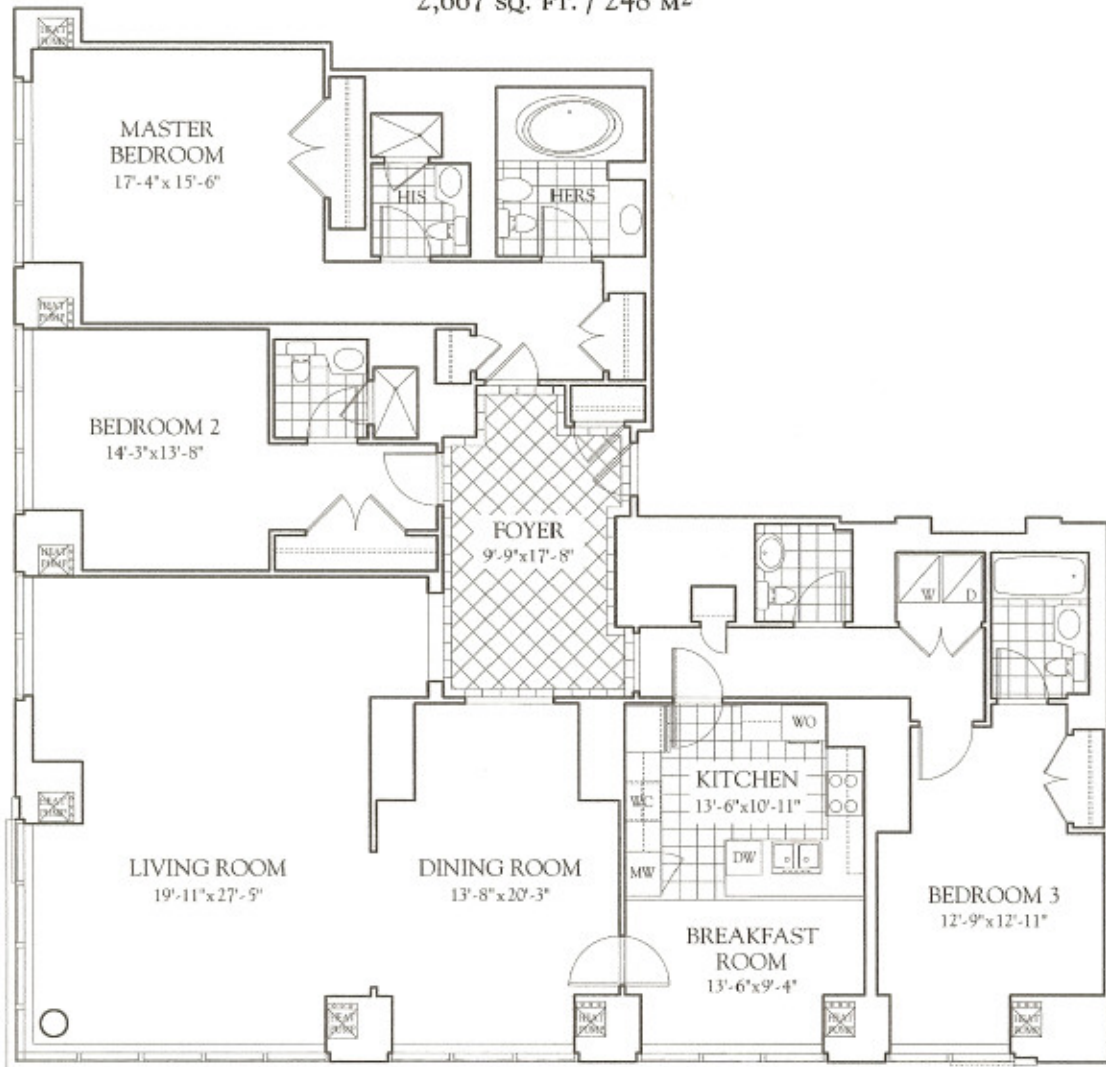

THE RESIDENCES
AT THE RITZ-CARLTON TOWERS

North Building - Residence B

3 BEDROOMS, 4 1/2 BATHS,
FORMAL DINING ROOM, AND BREAKFAST ROOM
FLOORS 19-35, PH1
2,667 SQ. FT. / 248 M²

THE RITZ-CARLTON®
BOSTON COMMON