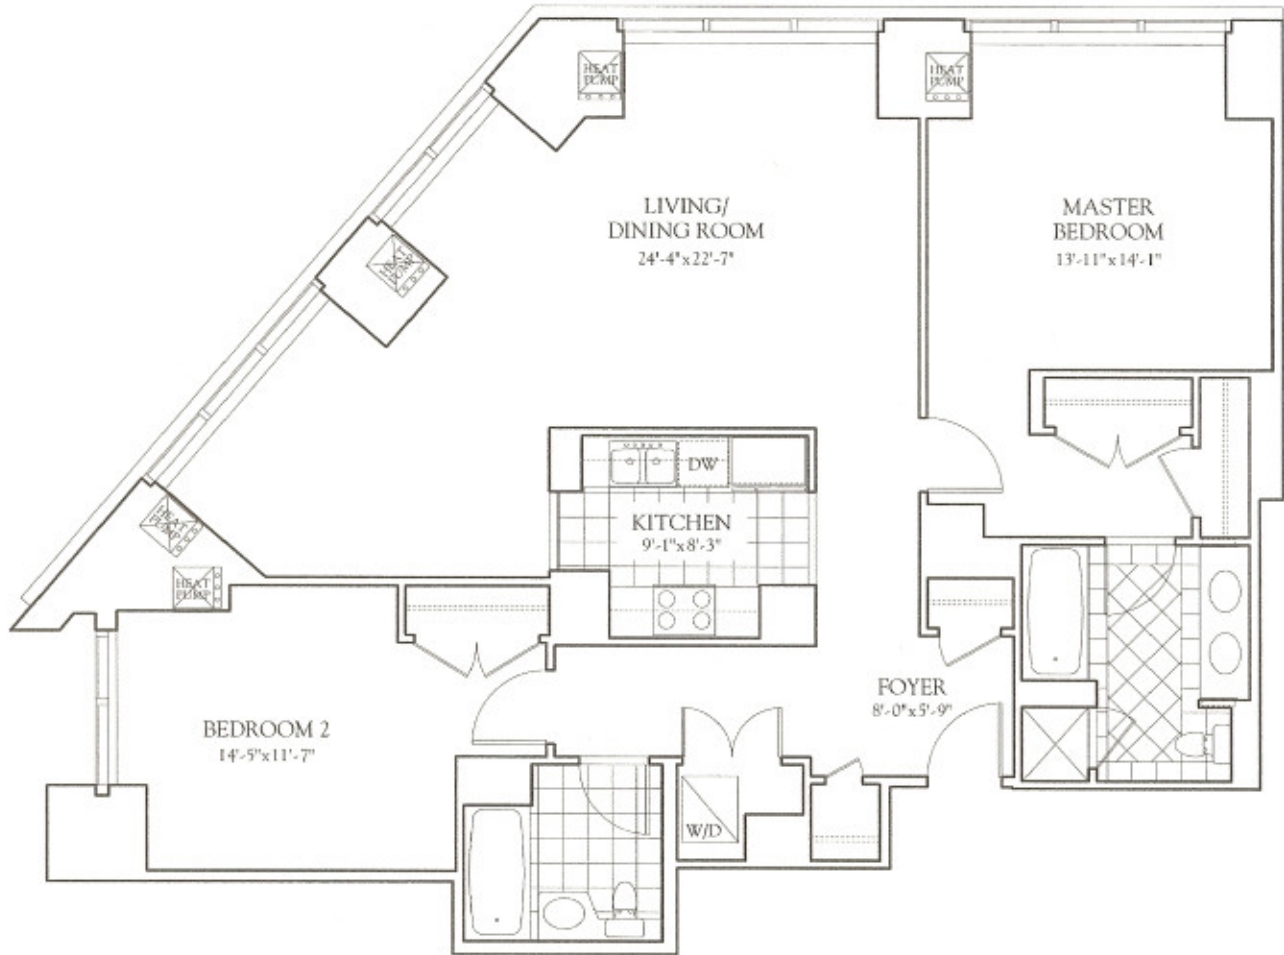

THE RESIDENCES
AT THE RITZ-CARLTON TOWERS

North Building - Residence A

2 BEDROOMS, 2 BATHS
FLOORS 10-12
1,382 SQ. FT. / 129 M²

THE RITZ-CARLTON®
BOSTON COMMON