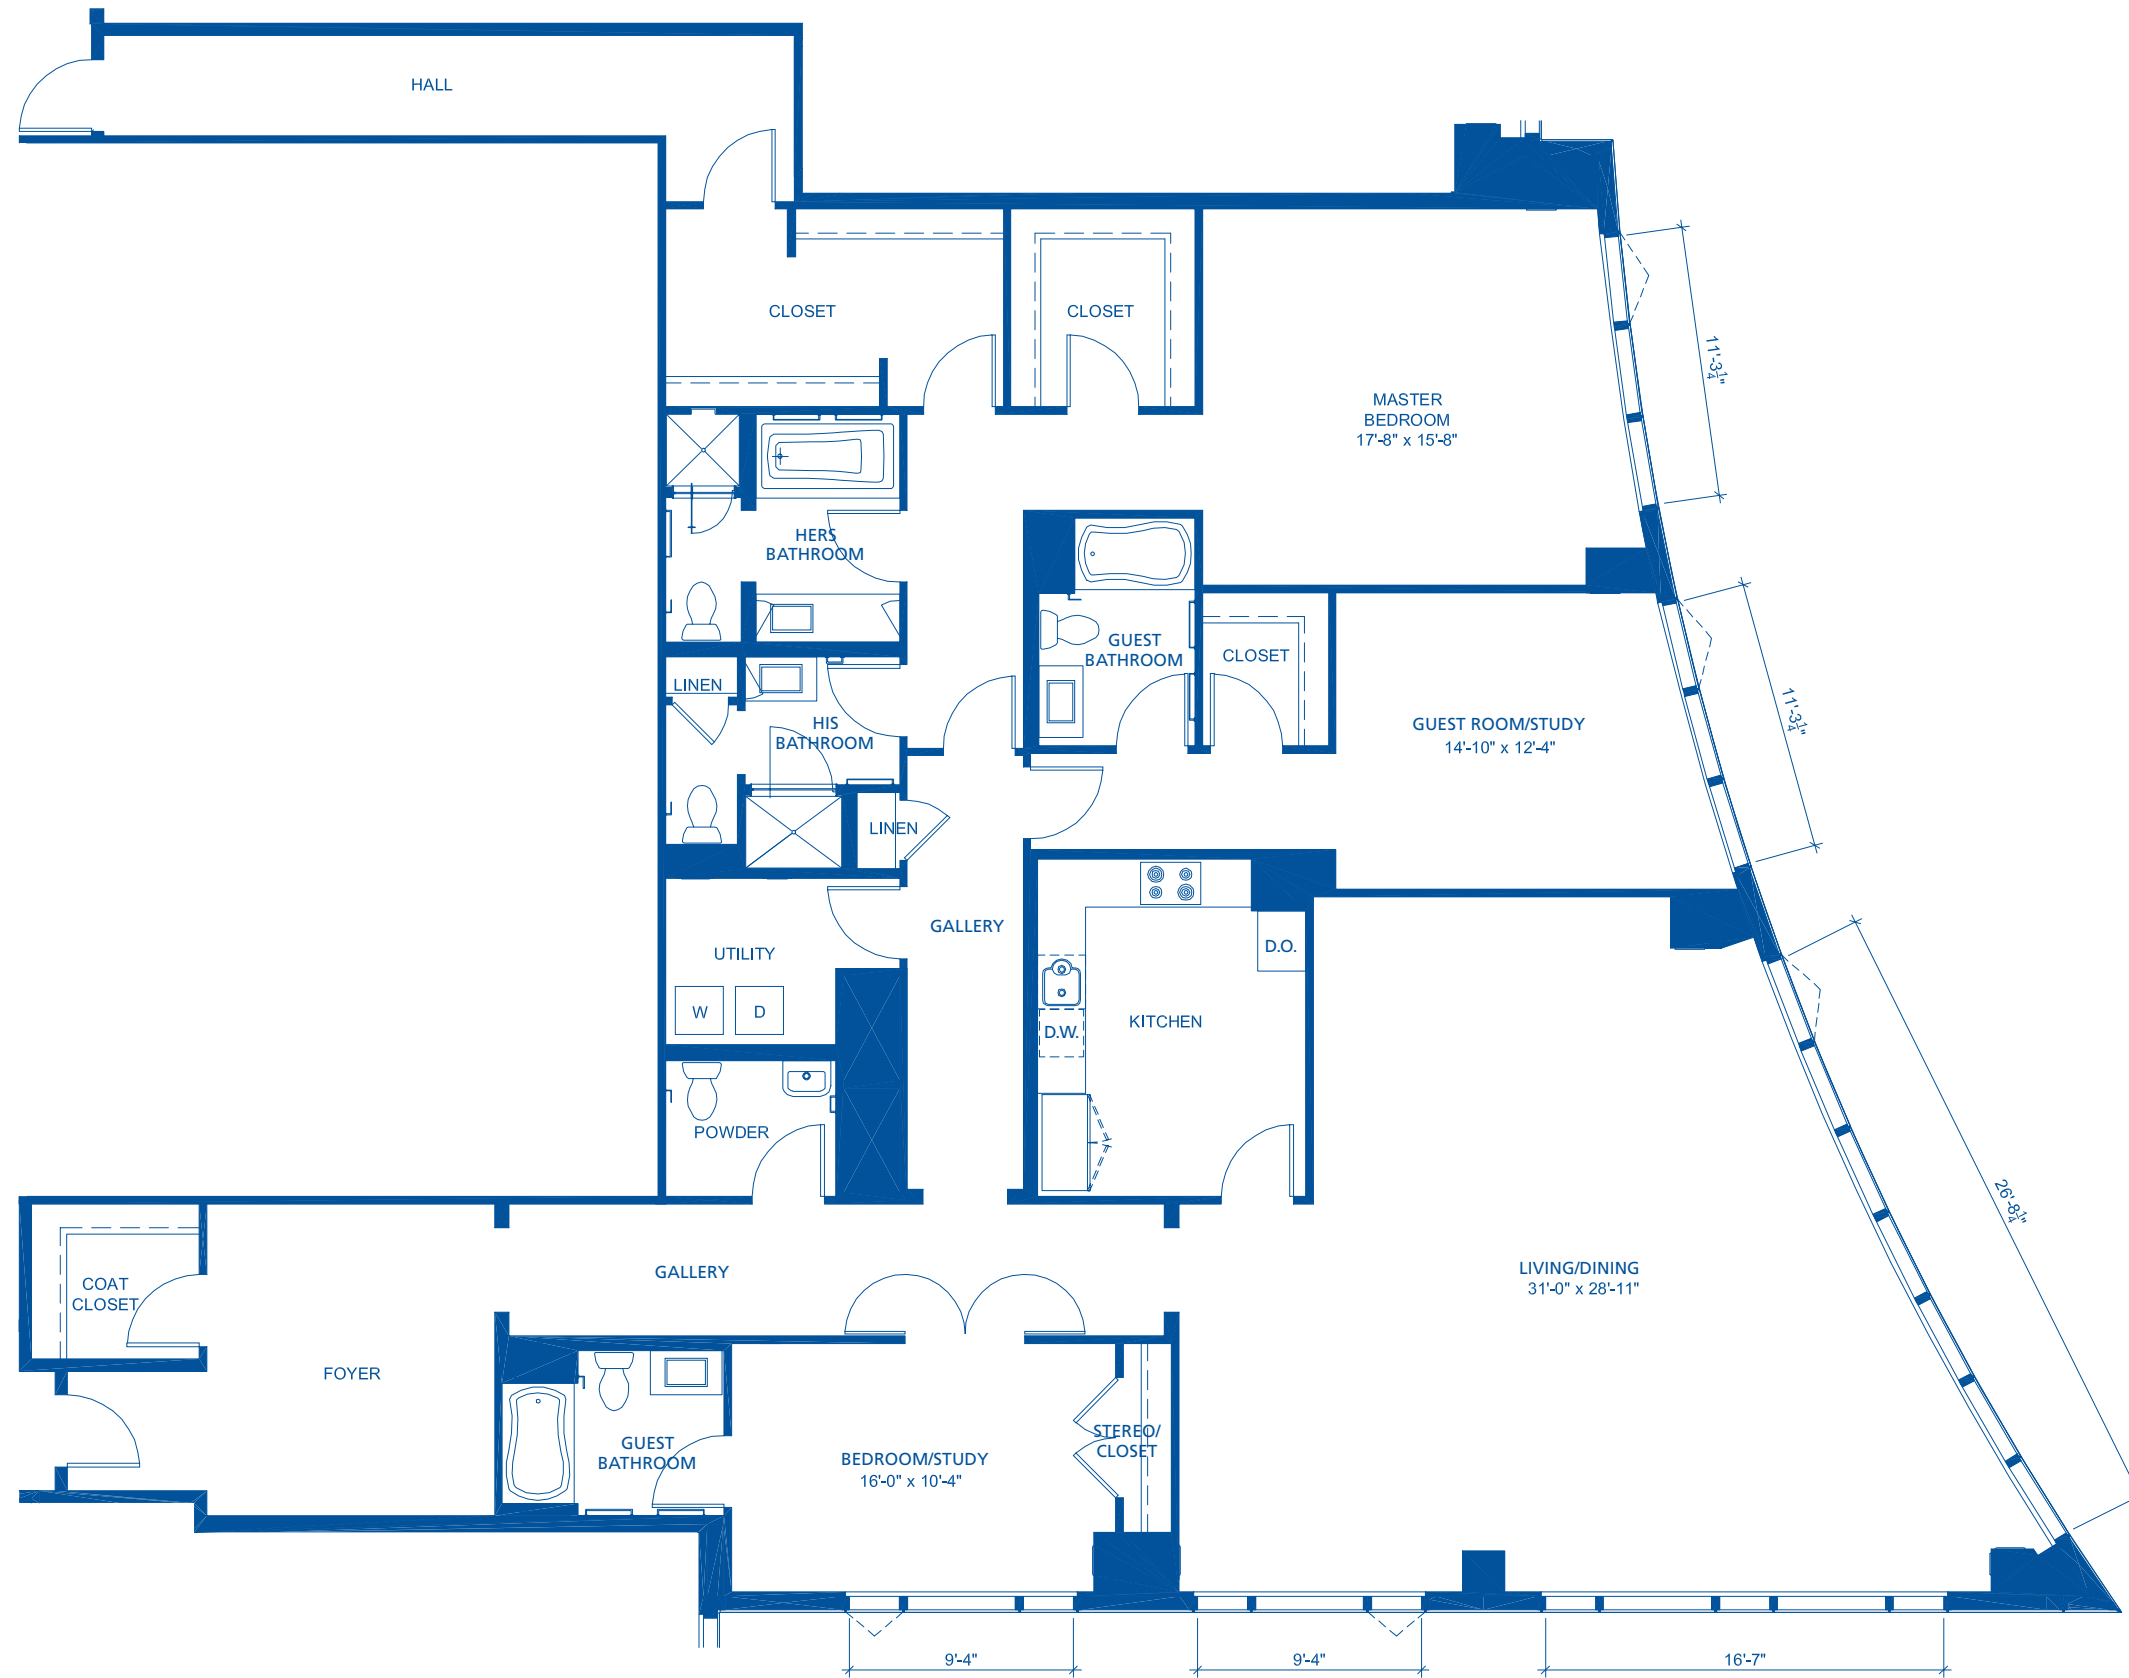

AIRPORT

Residences at The
INTERCONTINENTAL.

500 ATLANTIC AVE.
BOSTON, MA 02110

RESIDENCE 15-19K
APPROXIMATE S.F. 3,385

HARBOR

1/8" = 1'.0"

ATLANTIC AVENUE

HARBOR

These floor plans are preliminary. All layouts are subject to change and all measurements are approximate and subject to normal construction variances and tolerances.