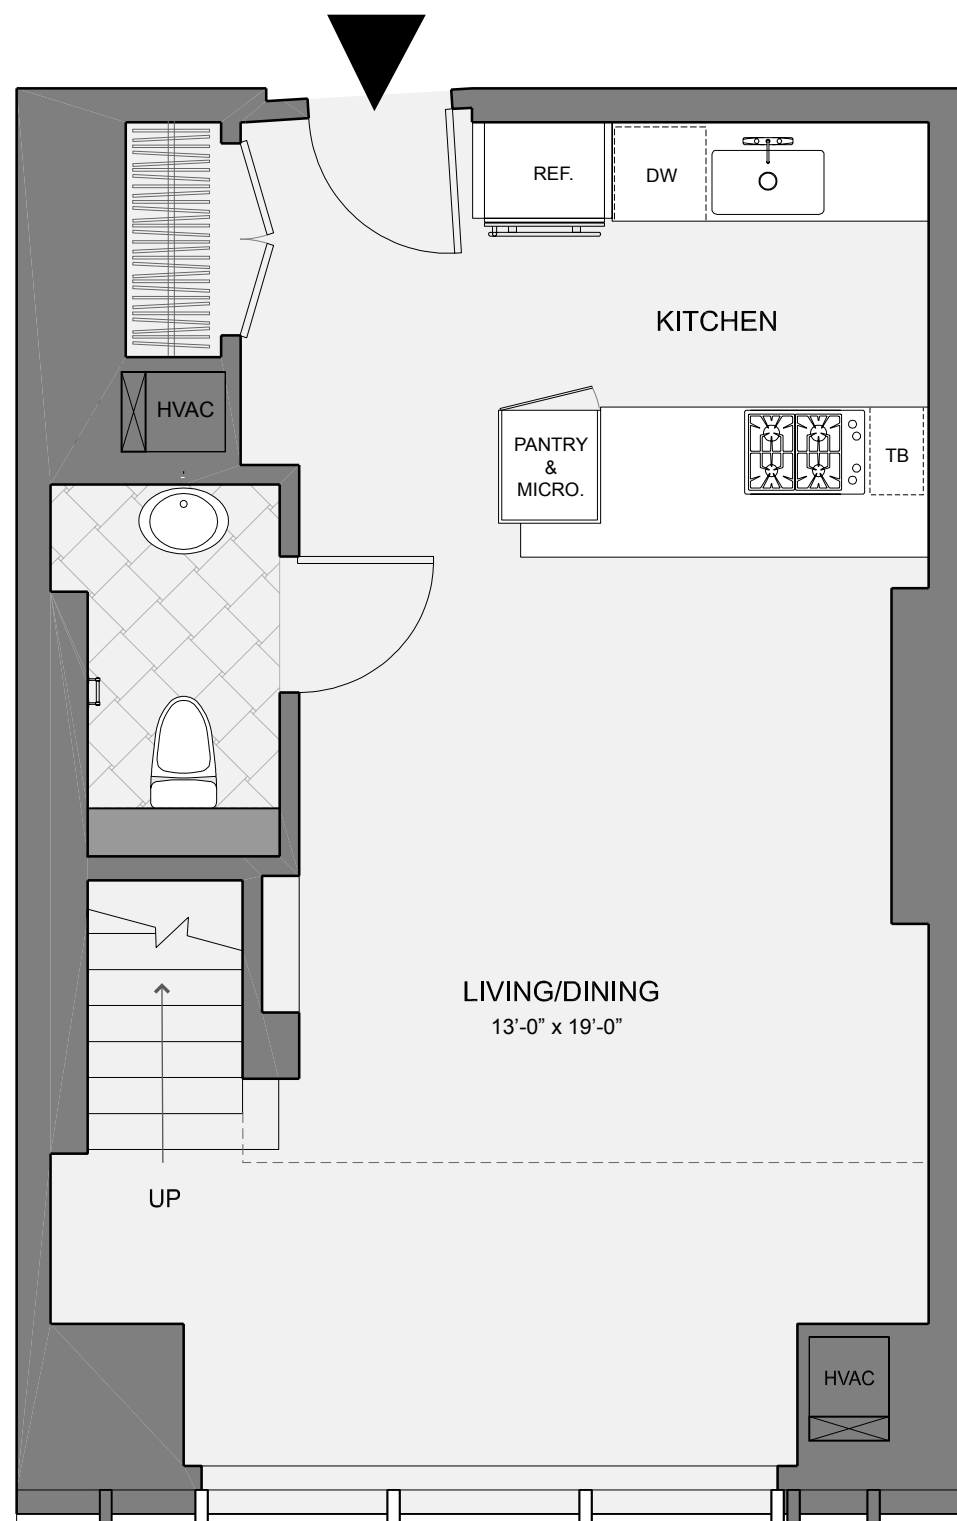

UNIT 905

LUXURY 1 BEDROOM, 1 1/2 BATH

1,169 sf

LOWER LEVEL

UPPER LEVEL