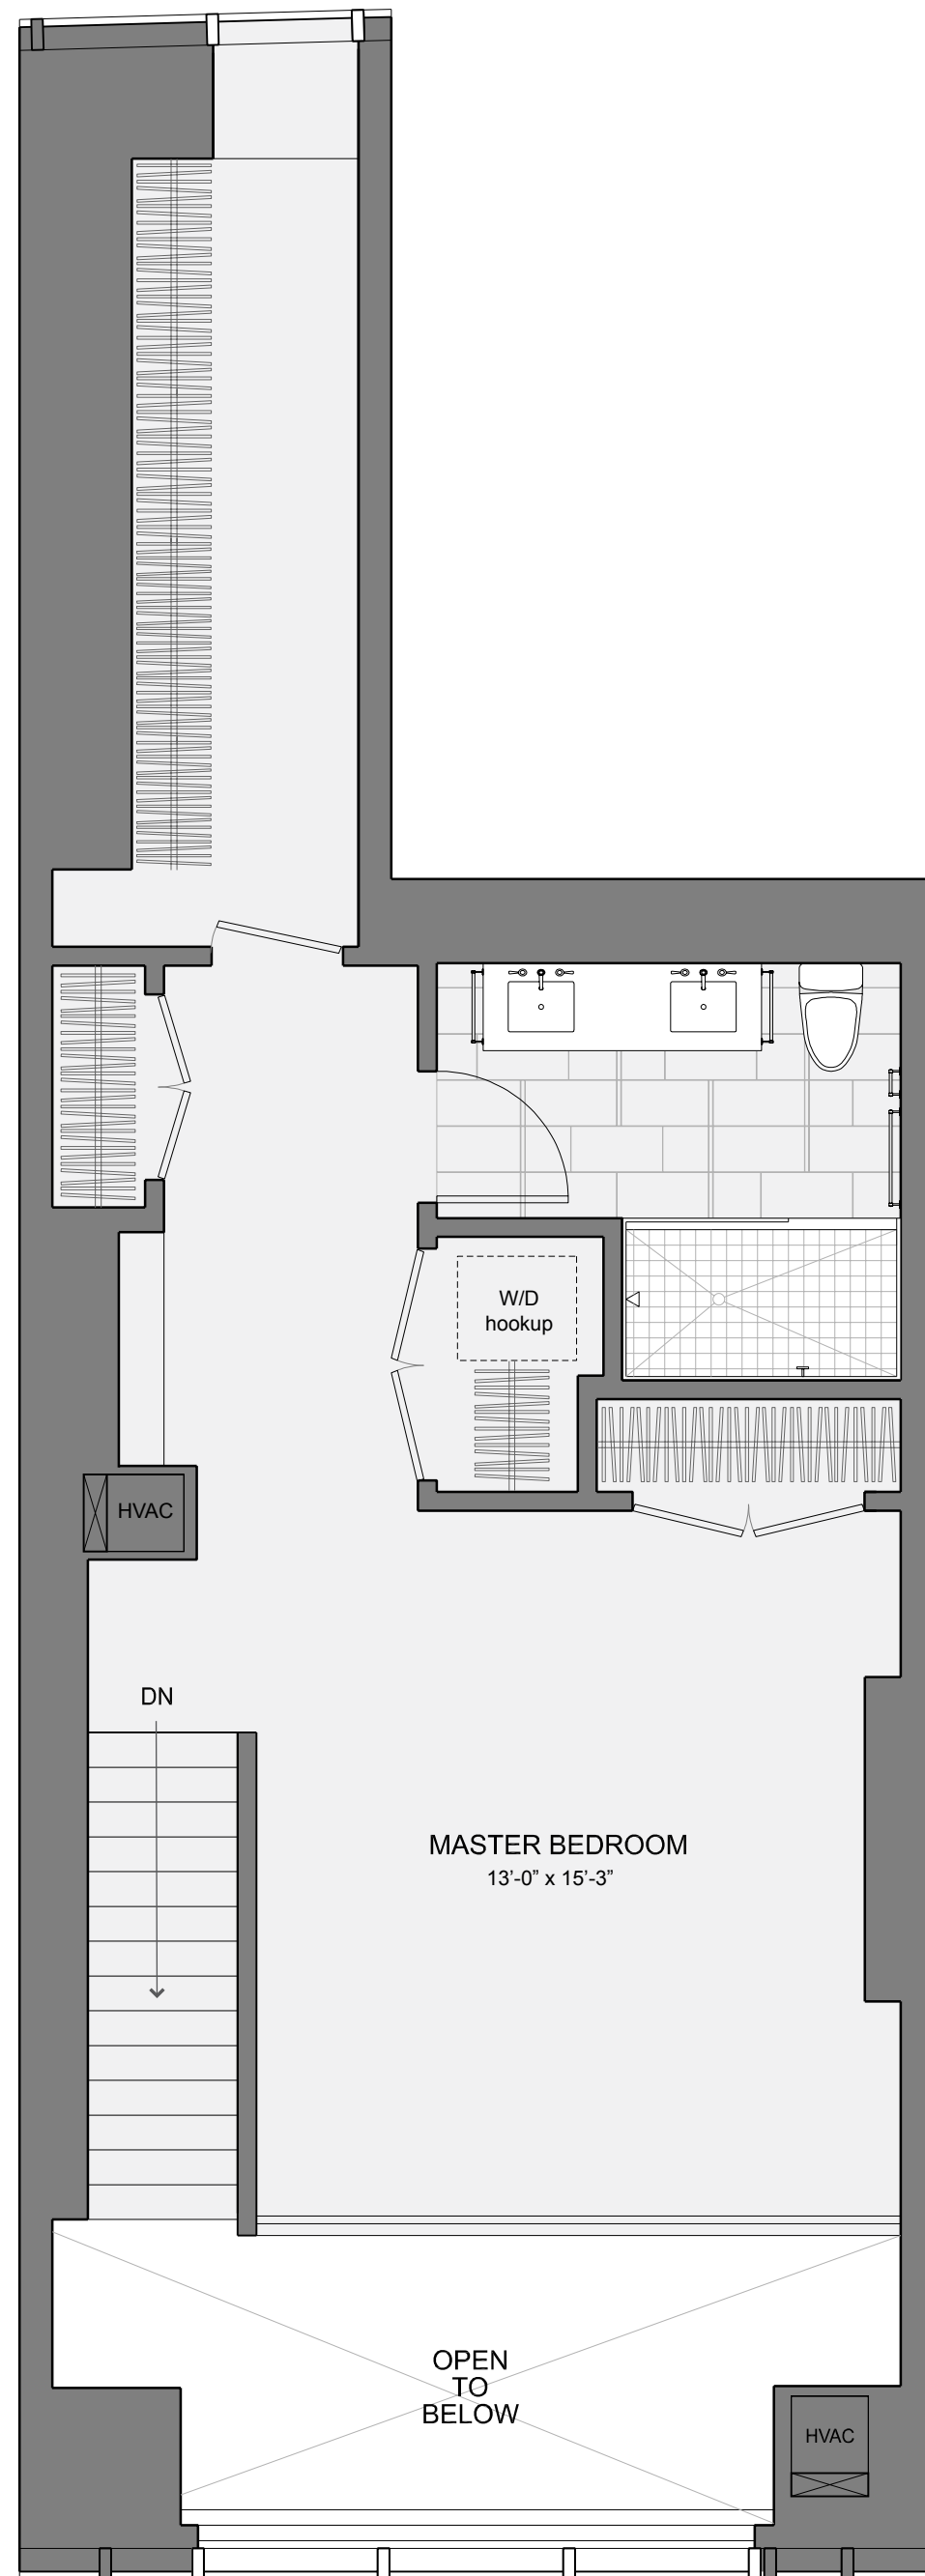

UNIT 905

LUXURY 1 BEDROOM, 1 1/2 BATH

1,169 sf

LOWER LEVEL

UPPER LEVEL