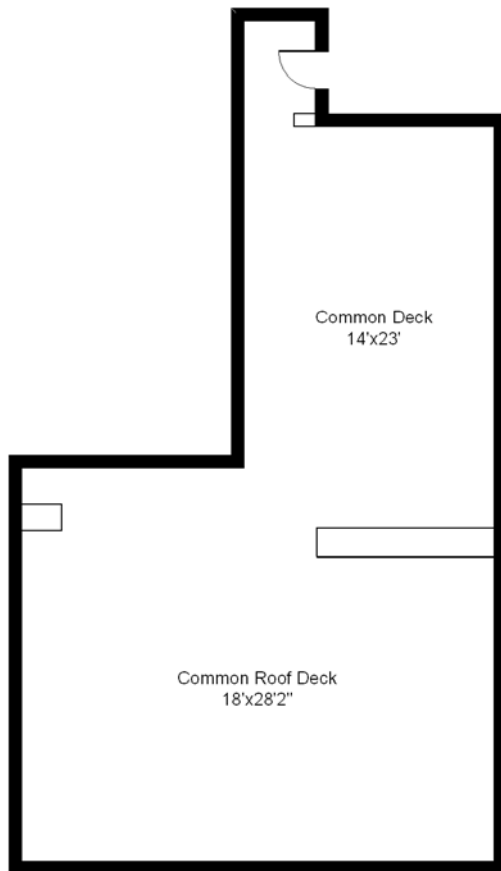

Unit Floor Plan

285 Columbus Avenue
Boston, MA 02116

1

Completed: January, 2013

Note: Dimensions are not guaranteed and are provided for informational purposes only.

NEW ENGLAND
 FLOOR PLANS
 & PHOTOGRAPHY
 (800) 328-0217

Roof Deck

285 Columbus Avenue
Boston, MA 02116

2

Completed: January, 2013

Note: Dimensions are not guaranteed and are provided for informational purposes only.

NEW ENGLAND
— FLOOR PLANS —
& PHOTOGRAPHY
(800) 328-0217