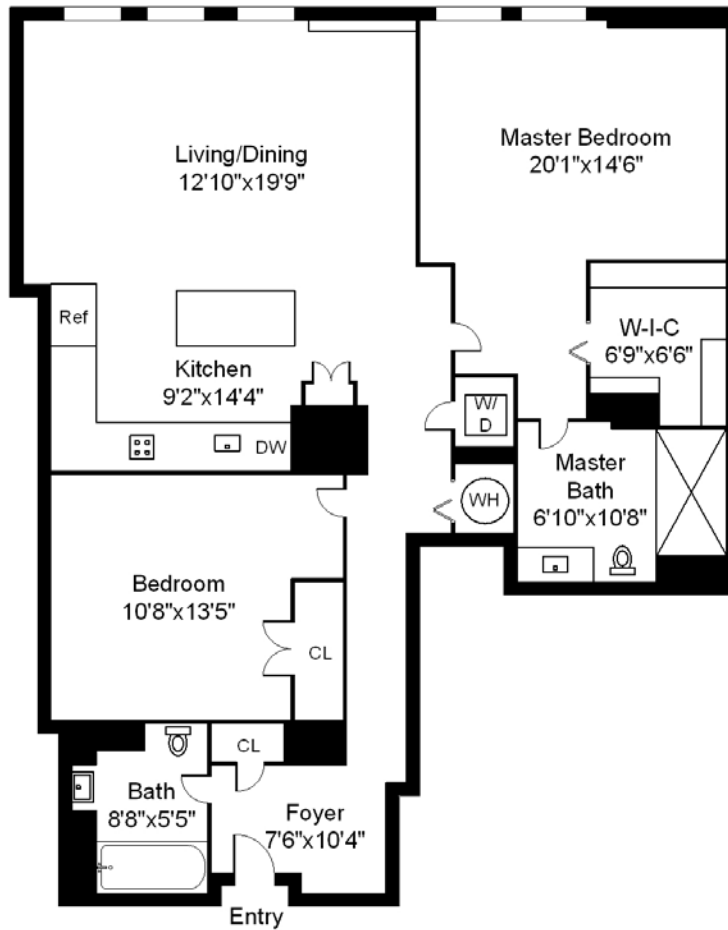

Storage Detail Plan

Unit 309 Floor Plan

285 Columbus Avenue  
Cambridge, MA 02116

1

Completed: March, 2012

Note: Dimensions are not guaranteed and are provided for informational purposes only.

**NEW ENGLAND**  
FLOOR PLANS  
& PHOTOGRAPHY  
(800) 328-0217