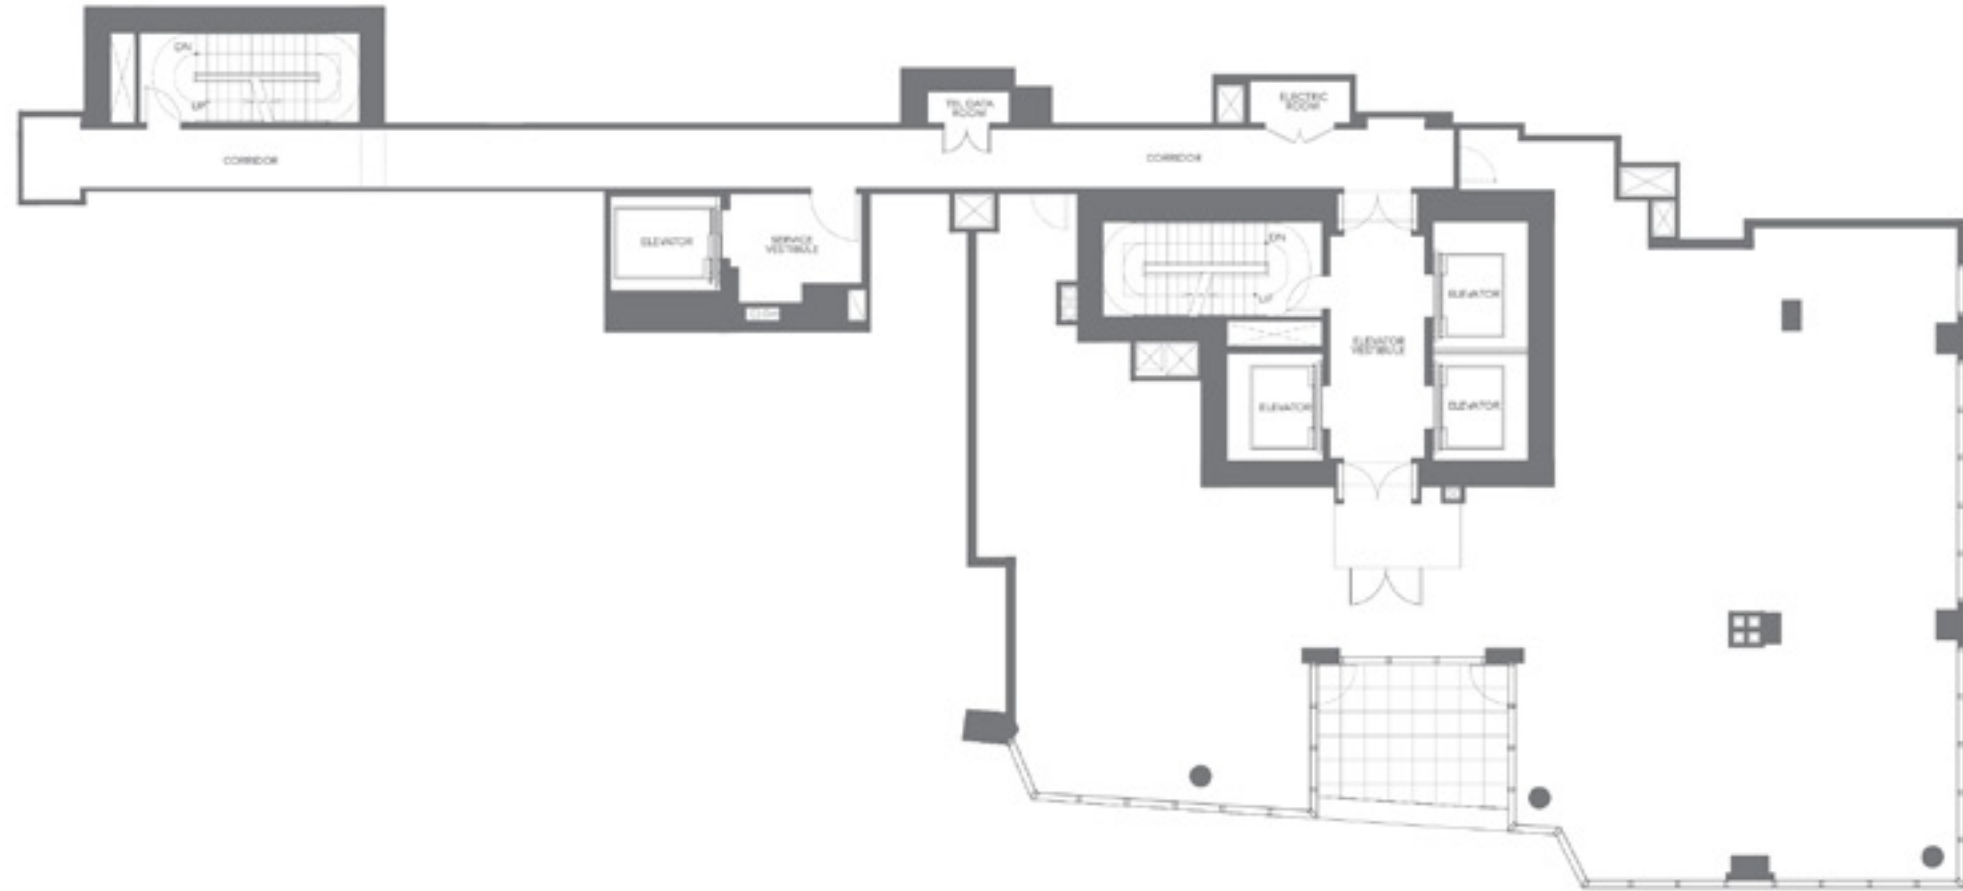

THE SOUTHEAST
PENTHOUSE
FLOORS 57 - 59
3,513 SQ. FT

0' 5' 10' 15' 20' 25'

BUSHARI