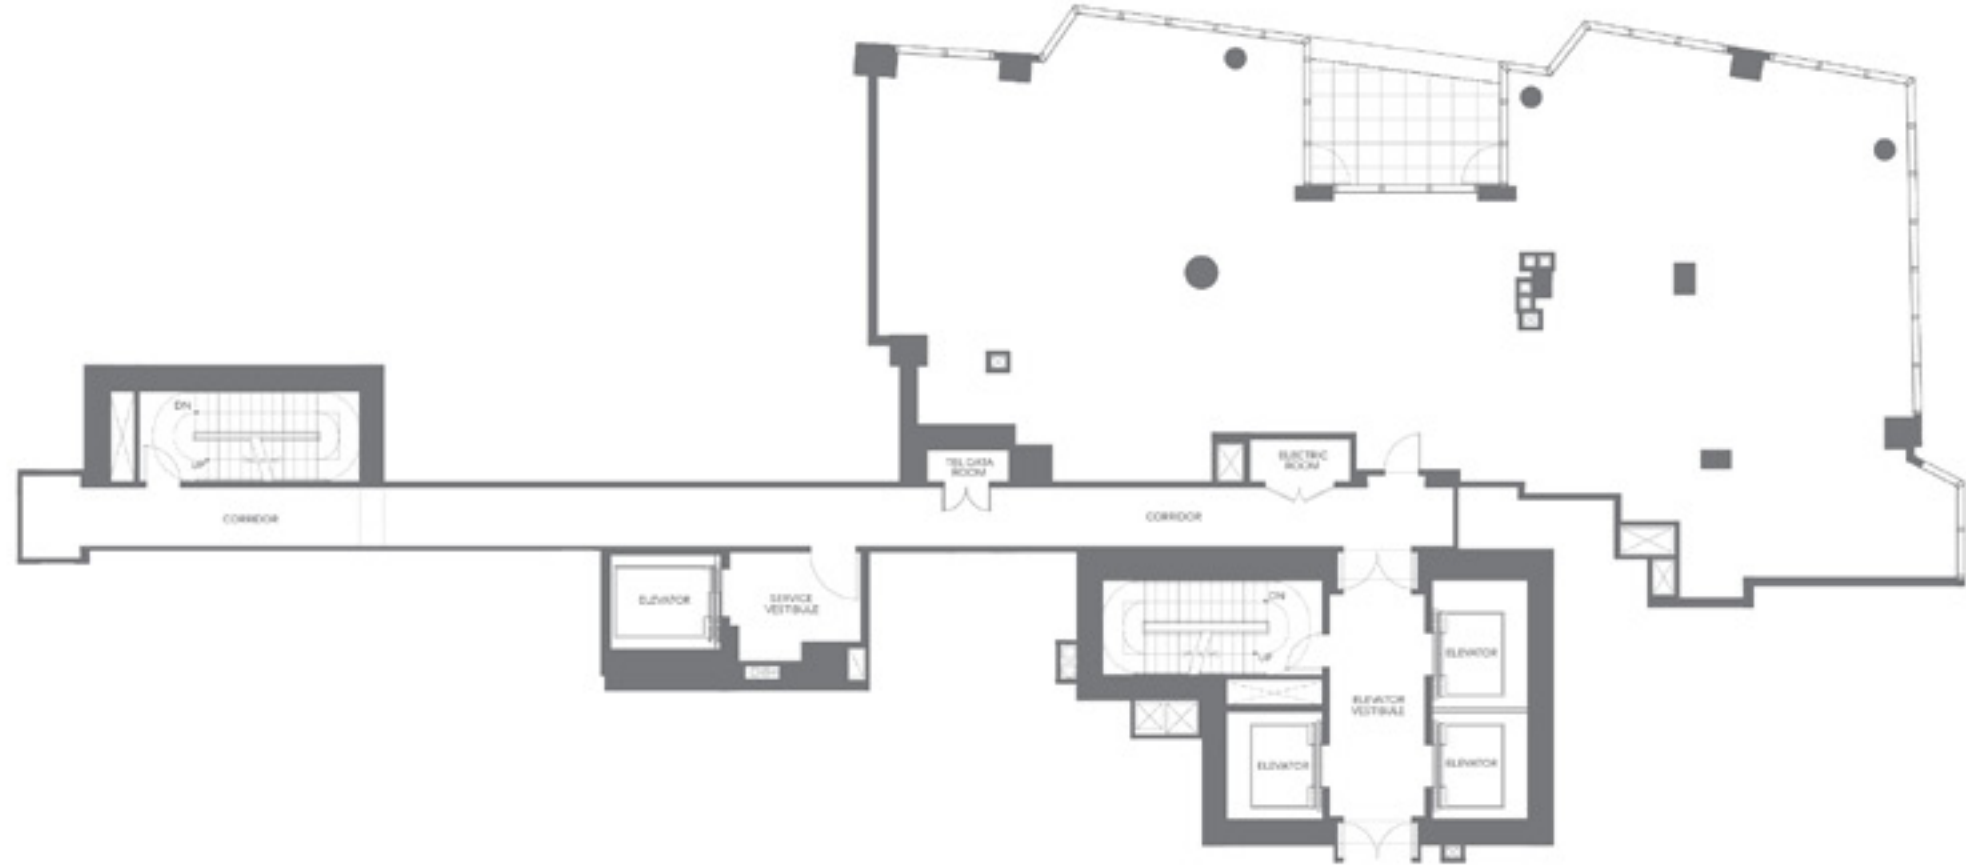

THE NORTHEAST
PENTHOUSE
FLOORS 57 - 59
3,328 SQ. FT

BUSHARI