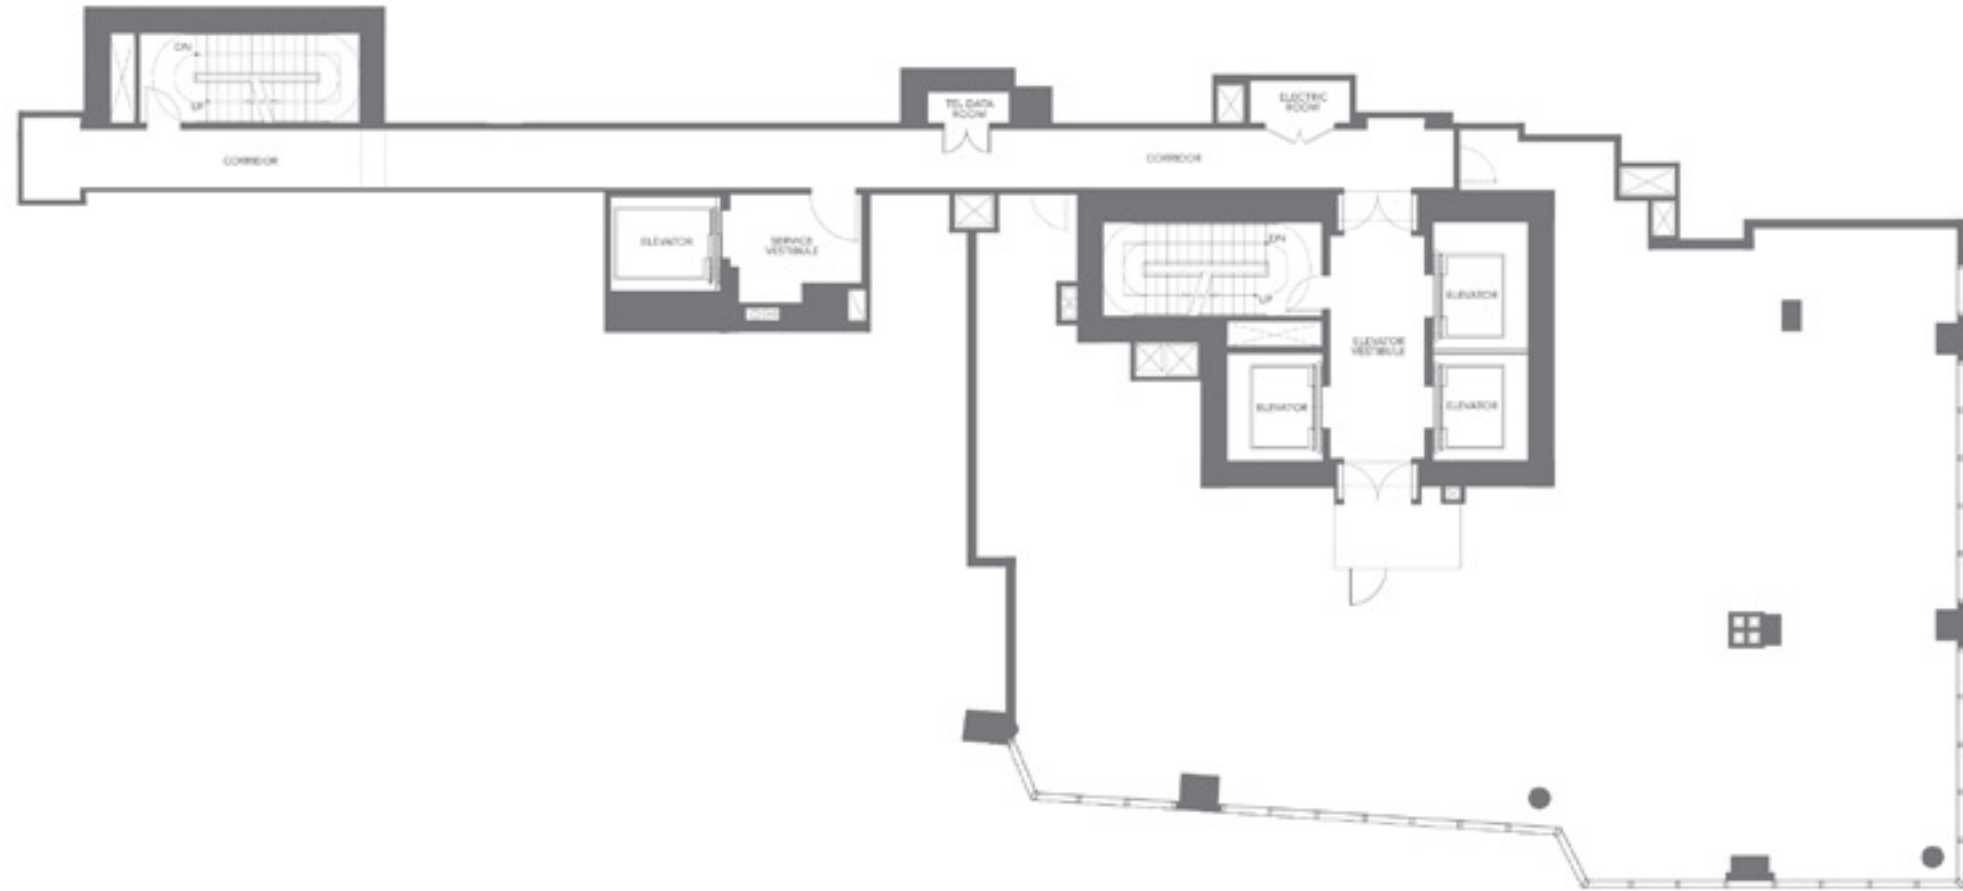

THE SOUTHEAST
PENTHOUSE
FLOOR 56
3,546 SQ. FT.

0' 5' 10' 15' 20' 25'

BUSHARI