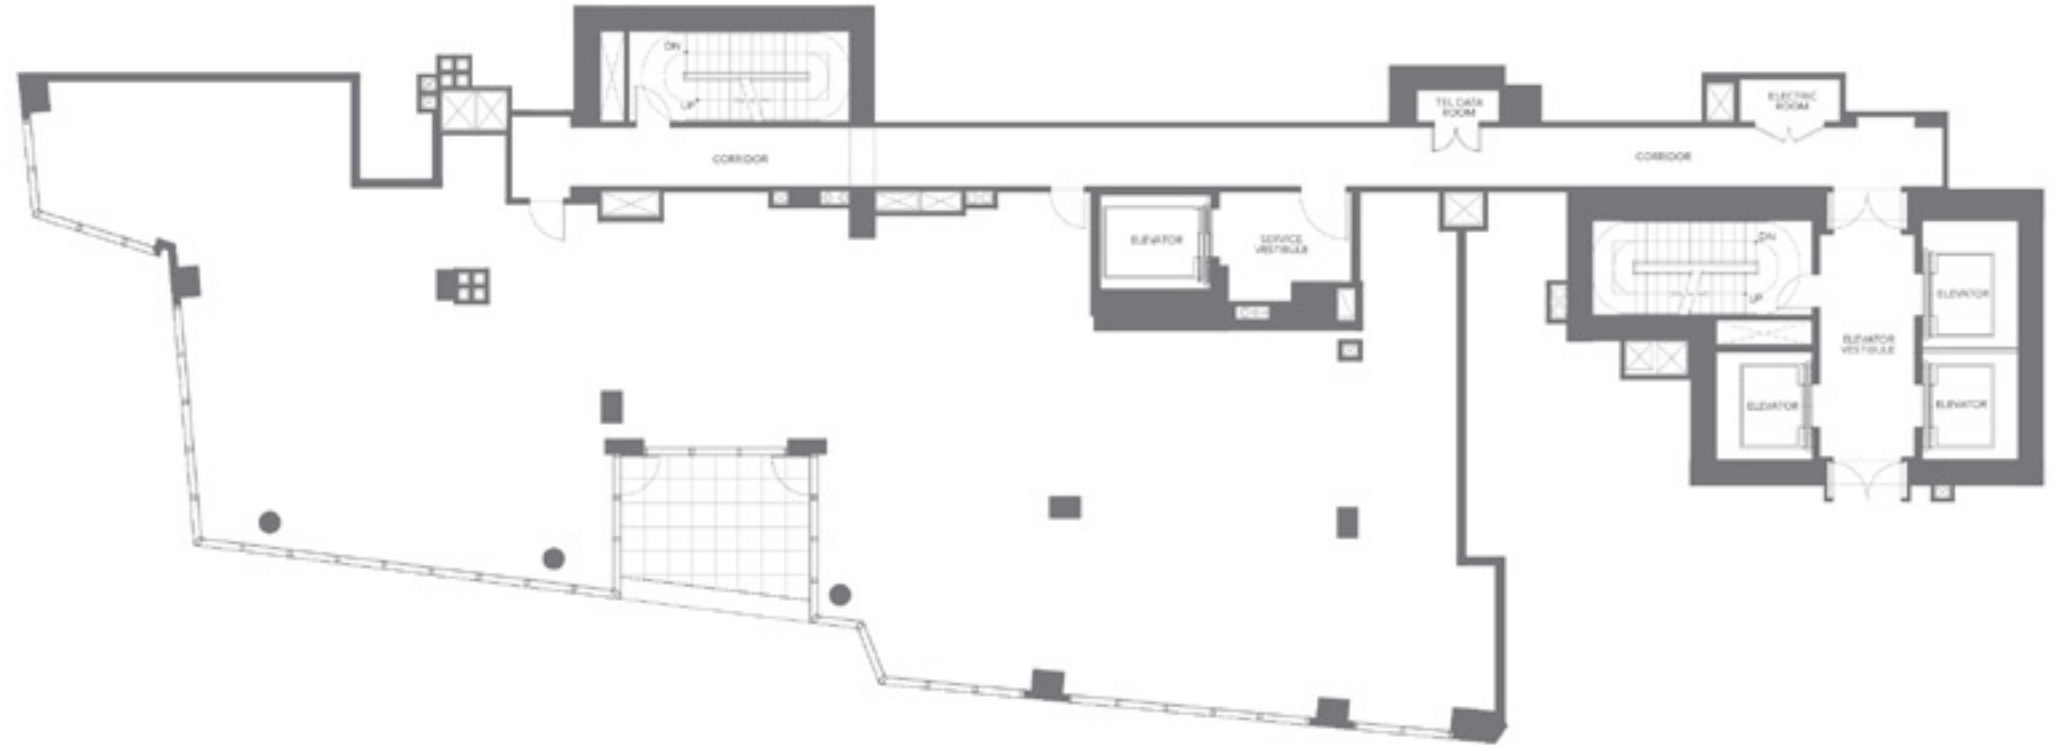

THE SOUTHWEST
PENTHOUSE
FLOORS 57 - 59
4,171 SQ. FT

BUSHARI