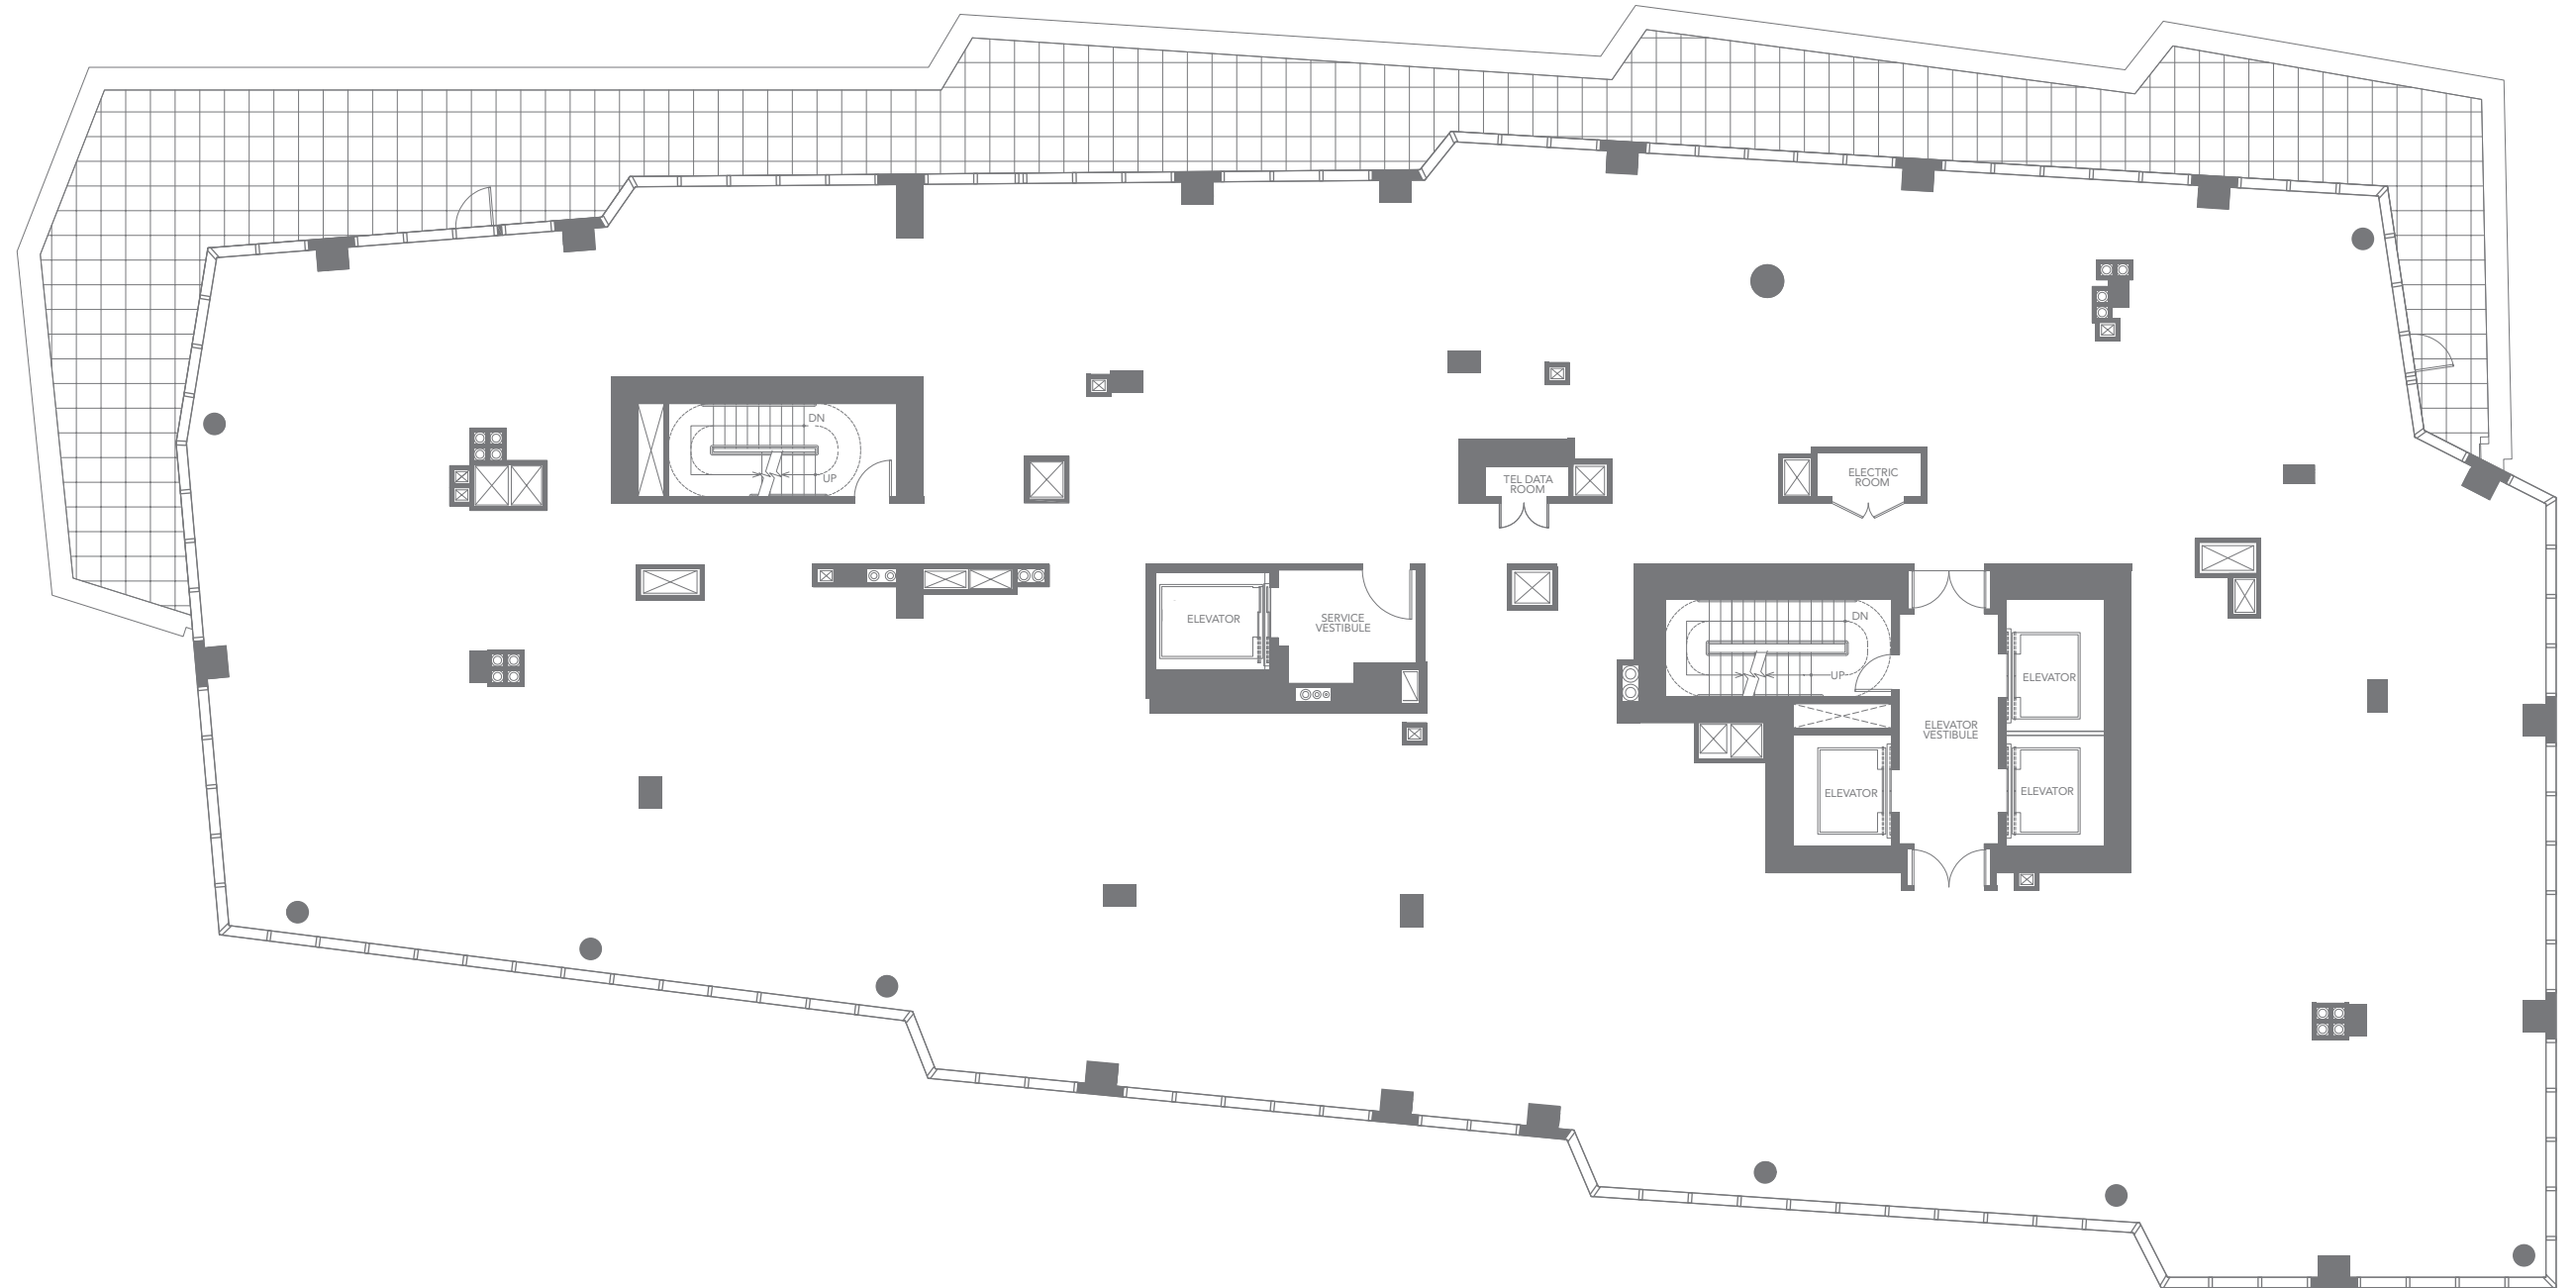

THE GRAND  
PENTHOUSE  
FLOOR 60  
12,846 SQ. FT

BUSHARI