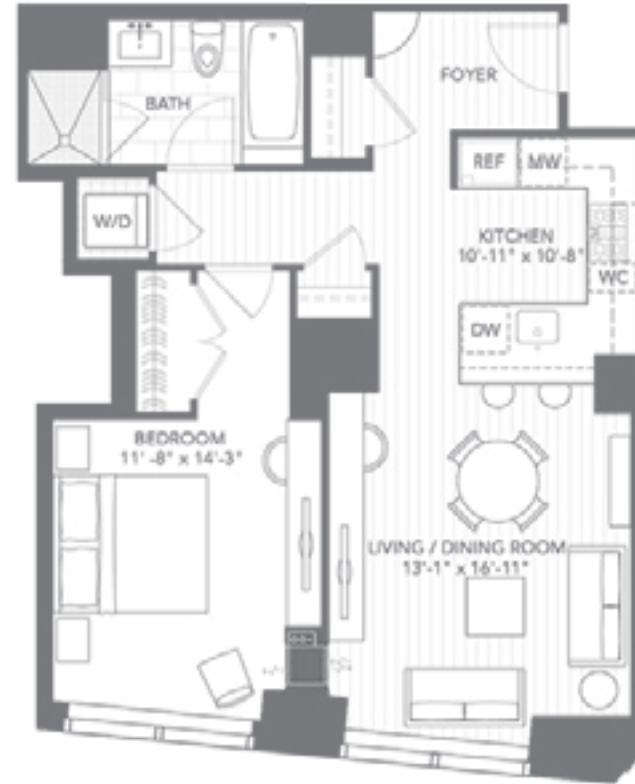

## FLOOR PLAN 14

CITY RESIDENCES  
FLOORS 23 - 32

1 BEDROOM, 1 BATH  
798 SQ. FT.