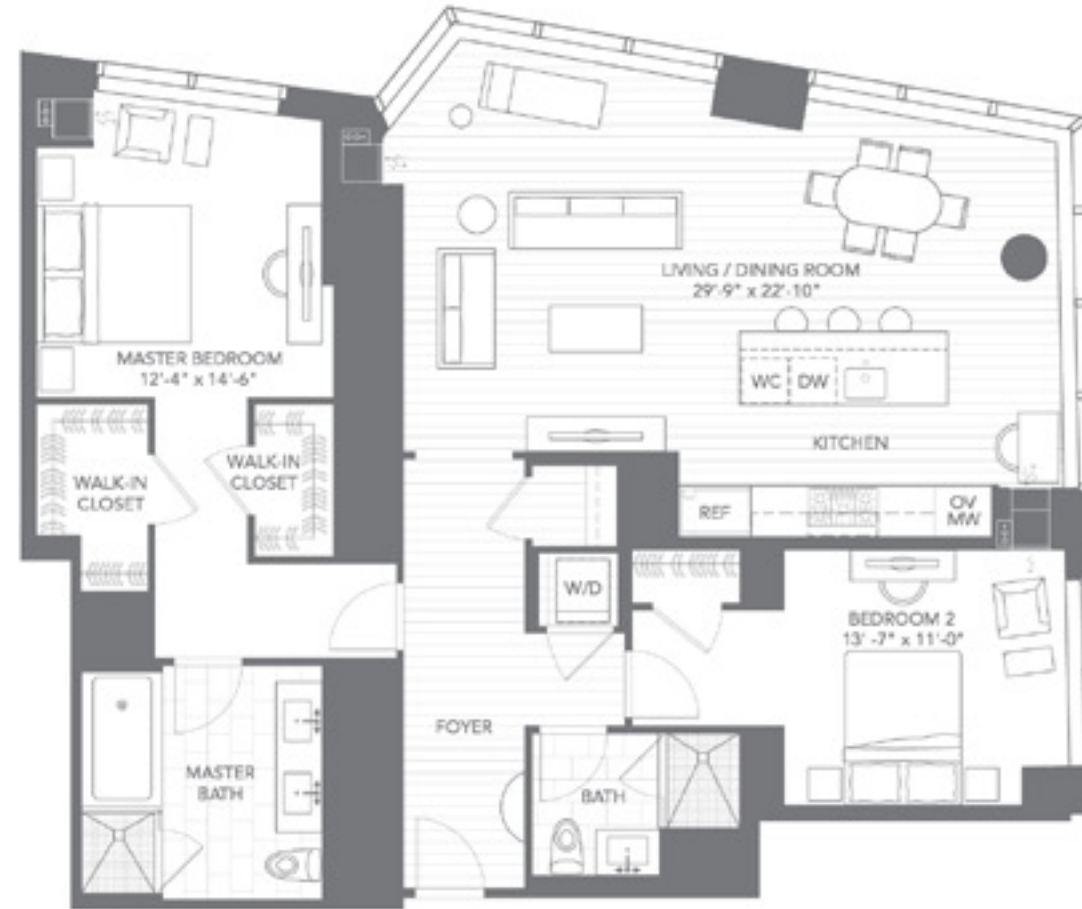

FLOOR PLAN 08

CITY RESIDENCES
FLOORS 11 - 22

2 BEDROOM, 2 BATH
1,566 SQ. FT.

BUSHARI